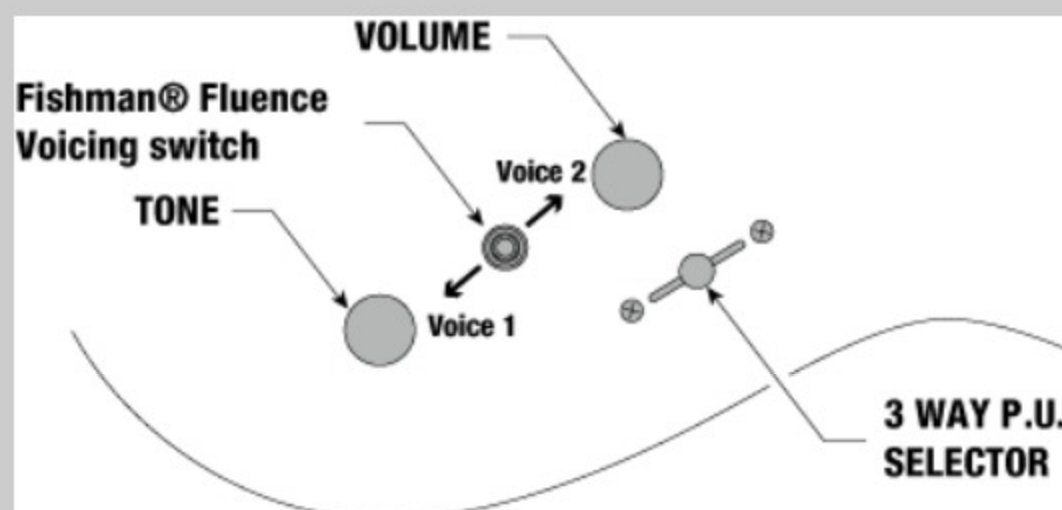

NECK DIMENSIONS

Scale :	648mm/25.5"
a : Width	43mm at NUT
b : Width	58mm at 24F
c : Thickness	17mm at 1F
d : Thickness	19mm at 12F
Radius :	430mmR

SWITCHING SYSTEM

CONTROLS

OTHERS

- Hardshell case included
- Fishman® Fluence Voicing switch
- Luminlay side dots
- Gotoh® MG-T locking machine heads