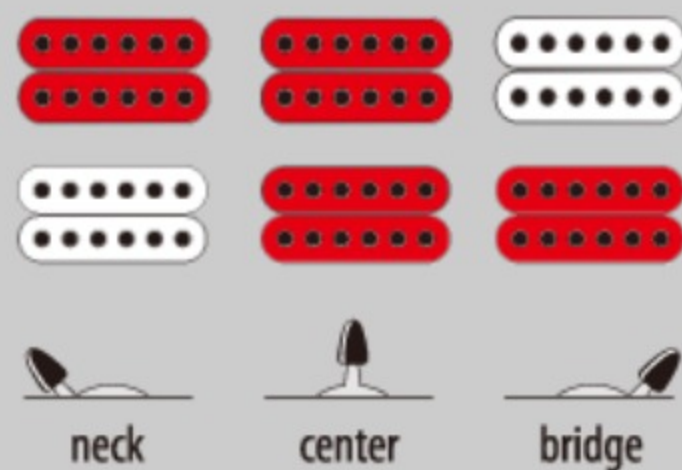

RG5121 *Prestige*

MADE IN JAPAN

DBF : Dark Tide Blue Flat

COLOR VARIATION :

SHARE :  

SPEC

SPEC

neck type	Super Wizard HP / 5pc Maple/Wenge neck
top/back/body	African Mahogany body
fretboard	Bound Macassar Ebony fretboard / Off-set Mother of Pearl dot inlay
fret	Jumbo Stainless Steel frets / Prestige fret edge treatment
number of frets	24
bridge	Gibraltar Standard II bridge
string space	10.8mm
neck pickup	Fishman® Fluence Modern Humbucker (H) neck pickup (Active/Ceramic)
bridge pickup	Fishman® Fluence Modern Humbucker (H) bridge pickup (Active/Ceramic)
factory tuning	1E,2B,3G,4D,5A,6E
strings	D'Addario® EXL110
string gauge	.010/.013/.017/.026/.036/.046
nut	Graph Tech® BLACK TUSQ XL® nut
hardware color	Cosmo black

NECK DIMENSIONS

Scale :	648mm/25.5"
a : Width	43mm at NUT
b : Width	58mm at 24F
c : Thickness	17mm at 1F
d : Thickness	19mm at 12F
Radius :	430mmR

SWITCHING SYSTEM

CONTROLS

OTHERS

- Hardshell case included
- Fishman® Fluence Voicing switch
- Luminlay side dots
- Gotoh® MG-T locking machine heads