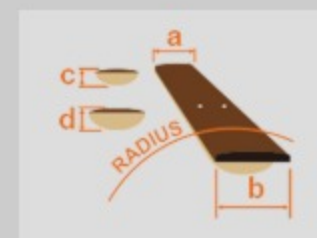

RG5121 *Prestige*

MADE IN JAPAN

DBF : Dark Tide Blue Flat

COLOR VARIATION :

SHARE :  

SPEC

SPEC

neck type	Super Wizard HP / 5pc Maple/Wenge neck
top/back/body	African Mahogany body
fretboard	Bound Macassar Ebony fretboard / Off-set Mother of Pearl dot inlay
fret	Jumbo Stainless Steel frets / Prestige fret edge treatment
number of frets	24
bridge	Gibraltar Standard II bridge
string space	10.8mm
neck pickup	Fishman® Fluence Modern Humbucker (H) neck pickup (Active/Ceramic)
bridge pickup	Fishman® Fluence Modern Humbucker (H) bridge pickup (Active/Ceramic)
factory tuning	1E,2B,3G,4D,5A,6E
strings	D'Addario® EXL110
string gauge	.010/.013/.017/.026/.036/.046
nut	Graph Tech® BLACK TUSQ XL® nut
hardware color	Cosmo black

NECK DIMENSIONS

Scale :	648mm/25.5"
a : Width	43mm at NUT
b : Width	58mm at 24F
c : Thickness	17mm at 1F
d : Thickness	19mm at 12F
Radius :	430mmR

SWITCHING SYSTEM

CONTROLS

OTHERS

- Hardshell case included
- Fishman® Fluence Voicing switch
- Luminlay side dots
- Gotoh® MG-T locking machine heads