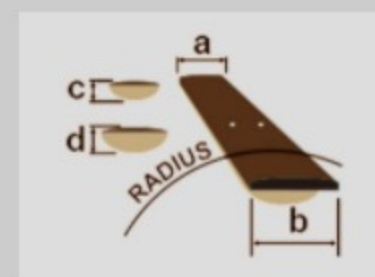

### SPECS

neck type	Super Wizard HP / 5pc Maple/Wenge neck
top/back/body	African Mahogany body
fretboard	Bound Macassar Ebony fretboard / Off-set Mother of Pearl dot inlay
fret	Jumbo Stainless Steel frets / Prestige fret edge treatment
number of frets	24
bridge	Gibraltar Standard II bridge
string space	10.8mm
neck pickup	Fishman® Fluence Modern Humbucker (H) neck pickup (Active/Ceramic)
bridge pickup	Fishman® Fluence Modern Humbucker (H) bridge pickup (Active/Ceramic)
factory tuning	1E,2B,3G,4D,5A,6E
strings	D'Addario® EXL110
string gauge	.010/.013/.017/.026/.036/.046
nut	Graph Tech® BLACK TUSQ XL® nut
hardware color	Cosmo black

### NECK DIMENSIONS

Scale :	648mm/25.5"
a : Width	43mm at NUT
b : Width	58mm at 24F
c : Thickness	17mm at 1F
d : Thickness	19mm at 12F
Radius :	430mmR

DESCRIPTION +