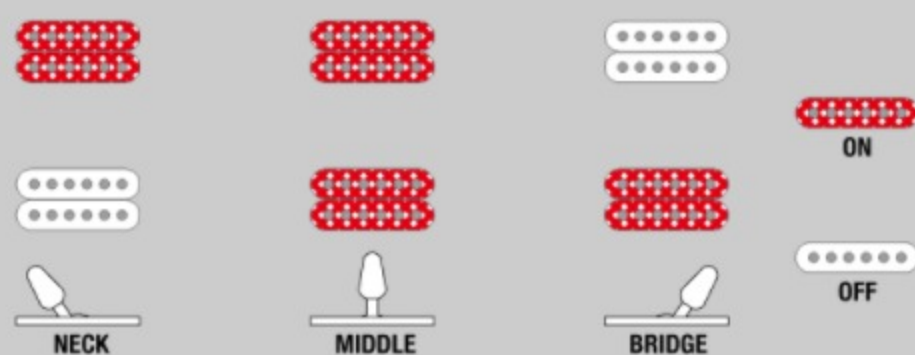

### SPECS

neck type	Super Wizard HP / 5pc Maple/Wenge neck
top/back/body	African Mahogany body
fretboard	Bound Macassar Ebony fretboard / Off-set Mother of Pearl dot inlay
fret	Jumbo Stainless Steel frets / Prestige fret edge treatment
number of frets	24
bridge	Gibraltar Standard II bridge
string space	10.8mm
neck pickup	Fishman® Fluence Modern Humbucker (H) neck pickup (Active/Ceramic)
bridge pickup	Fishman® Fluence Modern Humbucker (H) bridge pickup (Active/Ceramic)
factory tuning	1E,2B,3G,4D,5A,6E
strings	D'Addario® EXL110
string gauge	.010/.013/.017/.026/.036/.046
nut	Graph Tech® BLACK TUSQ XL® nut
hardware color	Cosmo black

### SWITCHING SYSTEM

DESCRIPTION

+