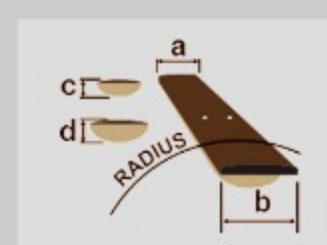

RG5170B *Prestige*

MADE IN JAPAN

COLOR VARIATION :

BK : Black

SHARE :

SPEC

SPECS

neck type	Super Wizard HP / 5pc Maple/Wenge neck
top/back/body	Basswood body
fretboard	Bound Macassar Ebony fretboard / Off-set Mother of Pearl dot inlay
fret	Jumbo Stainless Steel frets / Prestige fret edge treatment
number of frets	24
bridge	Lo-Pro Edge bridge
string space	10.8mm
neck pickup	Fishman® Fluence™ Modern Humbucker Alnico (H) neck pickup (Active/Alnico)
middle pickup	Fishman® Fluence™ Single Width Alnico IV (S) middle pickup (Active/Alnico)
bridge pickup	Fishman® Fluence™ Modern Humbucker Ceramic (H) bridge pickup (Active/Ceramic)
factory tuning	1E,2B,3G,4D,5A,6E
strings	D'Addario® EXL120
string gauge	.009/.011/.016/.024/.032/.042
nut	Locking nut
hardware color	Gold (Black knobs)

NECK DIMENSIONS

Scale :	648mm/25.5"
a : Width	43mm at NUT
b : Width	58mm at 24F
c : Thickness	17mm at 1F
d : Thickness	19mm at 12F
Radius :	430mmR

DESCRIPTION +

SWITCHING SYSTEM

Fishman® Fluence Voicing switch works only on bridge or neck position.

Hardshell case included

Fishman® Fluence Voicing switch

Luminlay side inlays

Gotoh® machine heads