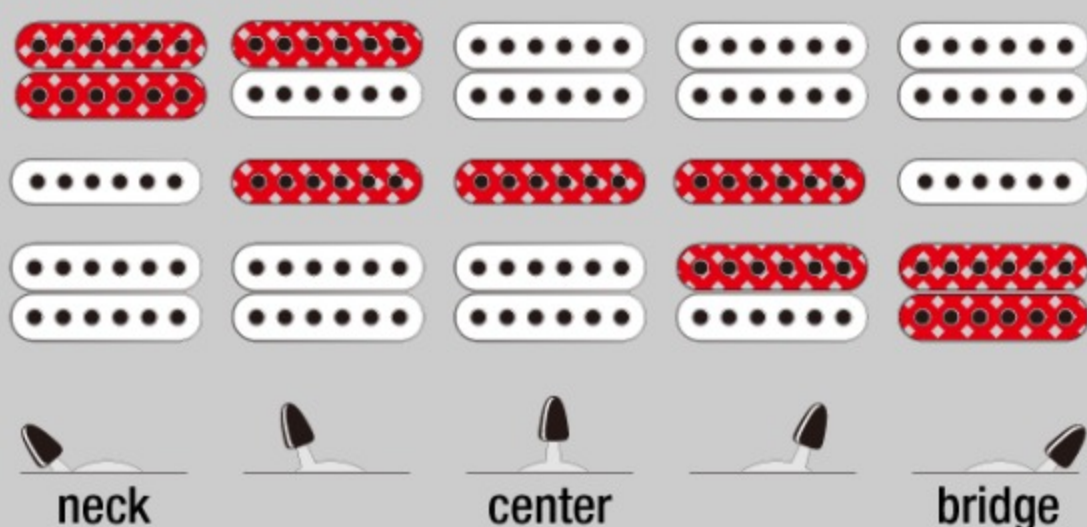

RG5170B *Prestige*

MADE IN JAPAN

COLOR VARIATION :

BK : Black

SHARE :

SPEC

SPECS

neck type	Super Wizard HP / 5pc Maple/Wenge neck
top/back/body	Basswood body
fretboard	Bound Macassar Ebony fretboard / Off-set Mother of Pearl dot inlay
fret	Jumbo Stainless Steel frets / Prestige fret edge treatment
number of frets	24
bridge	Lo-Pro Edge bridge
string space	10.8mm
neck pickup	Fishman® Fluence™ Modern Humbucker Alnico (H) neck pickup (Active/Alnico)
middle pickup	Fishman® Fluence™ Single Width Alnico IV (S) middle pickup (Active/Alnico)
bridge pickup	Fishman® Fluence™ Modern Humbucker Ceramic (H) bridge pickup (Active/Ceramic)
factory tuning	1E,2B,3G,4D,5A,6E
strings	D'Addario® EXL120
string gauge	.009/.011/.016/.024/.032/.042
nut	Locking nut
hardware color	Gold (Black knobs)

NECK DIMENSIONS

Scale :	648mm/25.5"
a : Width	43mm at NUT
b : Width	58mm at 24F
c : Thickness	17mm at 1F
d : Thickness	19mm at 12F
Radius :	430mmR

DESCRIPTION +

SWITCHING SYSTEM

Fishman® Fluence Voicing switch works only on bridge or neck position.

On Off

DESCRIPTION

+

CONTROLS

DESCRIPTION

+

OTHER FEATURES

Recommended Bag IGB724-BK

Hardshell case included

Fishman® Fluence Voicing switch

Luminlay side inlays

Gotoh® machine heads