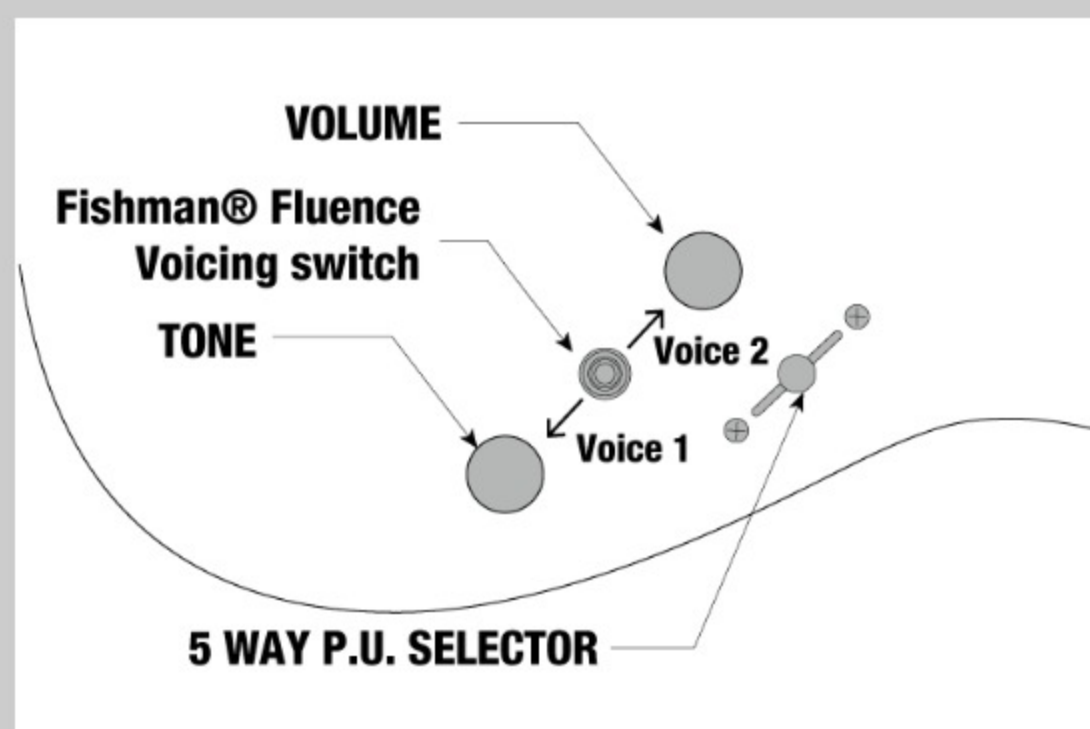

RG5170B *Prestige*

MADE IN JAPAN

COLOR VARIATION :

BK : Black

SHARE :

SPEC

SPECS

neck type	Super Wizard HP / 5pc Maple/Wenge neck
top/back/body	Basswood body
fretboard	Bound Macassar Ebony fretboard / Off-set Mother of Pearl dot inlay
fret	Jumbo Stainless Steel frets / Prestige fret edge treatment
number of frets	24
bridge	Lo-Pro Edge bridge
string space	10.8mm
neck pickup	Fishman® Fluence™ Modern Humbucker Alnico (H) neck pickup (Active/Alnico)
middle pickup	Fishman® Fluence™ Single Width Alnico IV (S) middle pickup (Active/Alnico)
bridge pickup	Fishman® Fluence™ Modern Humbucker Ceramic (H) bridge pickup (Active/Ceramic)
factory tuning	1E,2B,3G,4D,5A,6E
strings	D'Addario® EXL120
string gauge	.009/.011/.016/.024/.032/.042
nut	Locking nut
hardware color	Gold (Black knobs)

NECK DIMENSIONS

Scale :	648mm/25.5"
a : Width	43mm at NUT
b : Width	58mm at 24F
c : Thickness	17mm at 1F
d : Thickness	19mm at 12F
Radius :	430mmR

DESCRIPTION +

SWITCHING SYSTEM

Fishman® Fluence Voicing switch works only on bridge or neck position.

On Off

DESCRIPTION

+

CONTROLS

DESCRIPTION

+

OTHER FEATURES

Recommended Bag IGB724-BK

Hardshell case included

Fishman® Fluence Voicing switch

Luminlay side inlays

Gotoh® machine heads