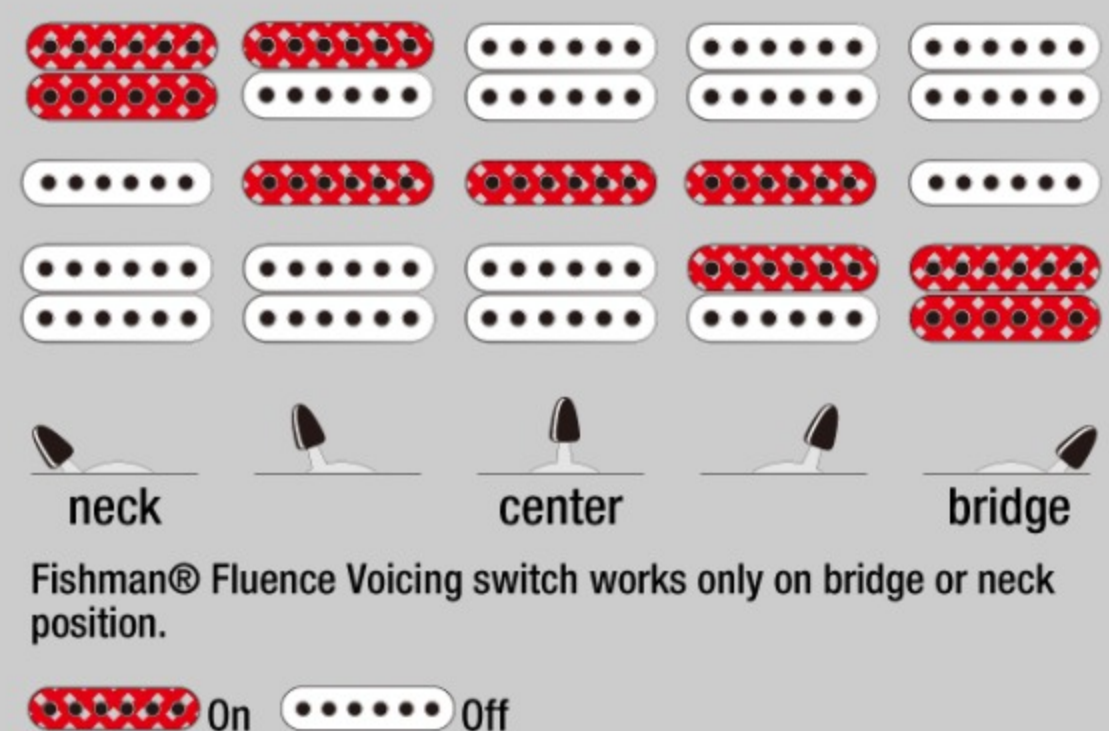

neck type	Super Wizard HP / 5pc Maple/Wenge neck
top/back/body	Basswood body
fretboard	Bound Macassar Ebony fretboard / Off-set Mother of Pearl dot inlay
fret	Jumbo Stainless Steel frets / Prestige fret edge treatment
number of frets	24
bridge	Lo-Pro Edge tremolo bridge
string space	10.8mm
neck pickup	Fishman® Fluence™ Modern Humbucker (H) neck pickup (Active/Alnico)
middle pickup	Fishman® Fluence™ Single Width Alnico IV (S) middle pickup (Active/Alnico)
bridge pickup	Fishman® Fluence™ Modern Humbucker (H) bridge pickup (Active/Ceramic)
factory tuning	1E,2B,3G,4D,5A,6E
strings	D'Addario® EXL120
string gauge	.009/.011/.016/.024/.032/.042
nut	Locking nut
hardware color	Gold

NECK DIMENSIONS

Scale :	648mm/25.5"
a : Width	43mm at NUT
b : Width	58mm at 24F
c : Thickness	17mm at 1F
d : Thickness	19mm at 12F
Radius :	430mmR

DESCRIPTION +

SWITCHING SYSTEM

Fishman® Fluence Voicing switch works only on bridge or neck position.

On Off

DESCRIPTION

+

CONTROLS

DESCRIPTION

+

OTHER FEATURES

Recommended Bag	IGB724-BK
Hardshell case included	
Fishman® Fluence Voicing switch	
Luminlay side dots	
Gotoh® machine heads	