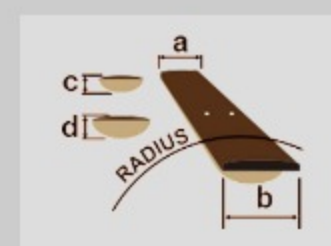

RG5170G *Prestige*

MADE IN JAPAN

RG

COLOR VARIATION :

SVF : Silver Flat

SHARE : [f](#) [t](#)

SPEC

SPECS

neck type	Super Wizard HP / 5pc Maple/Wenge neck
top/back/body	Basswood body
fretboard	Bound Macassar Ebony fretboard / Off-set Mother of Pearl dot inlay
fret	Jumbo Stainless Steel frets / Prestige fret edge treatment
number of frets	24
bridge	Lo-Pro Edge tremolo bridge
string space	10.8mm
neck pickup	Fishman® Fluence™ Modern Humbucker (H) neck pickup (Active/Alnico)
middle pickup	Fishman® Fluence™ Single Width Alnico IV (S) middle pickup (Active/Alnico)
bridge pickup	Fishman® Fluence™ Modern Humbucker (H) bridge pickup (Active/Ceramic)
factory tuning	1E,2B,3G,4D,5A,6E
strings	D'Addario® EXL120
string gauge	.009/.011/.016/.024/.032/.042
nut	Locking nut
hardware color	Gold

NECK DIMENSIONS

Scale :	648mm/25.5"
a : Width	43mm at NUT
b : Width	58mm at 24F
c : Thickness	17mm at 1F
d : Thickness	19mm at 12F
Radius :	430mmR

DESCRIPTION +

SWITCHING SYSTEM

Fishman® Fluence Voicing switch works only on bridge or neck position.

On Off

DESCRIPTION

+

CONTROLS

DESCRIPTION

+

OTHER FEATURES

Recommended Bag	IGB724-BK
Hardshell case included	
Fishman® Fluence Voicing switch	
Luminlay side dots	
Gotoh® machine heads	