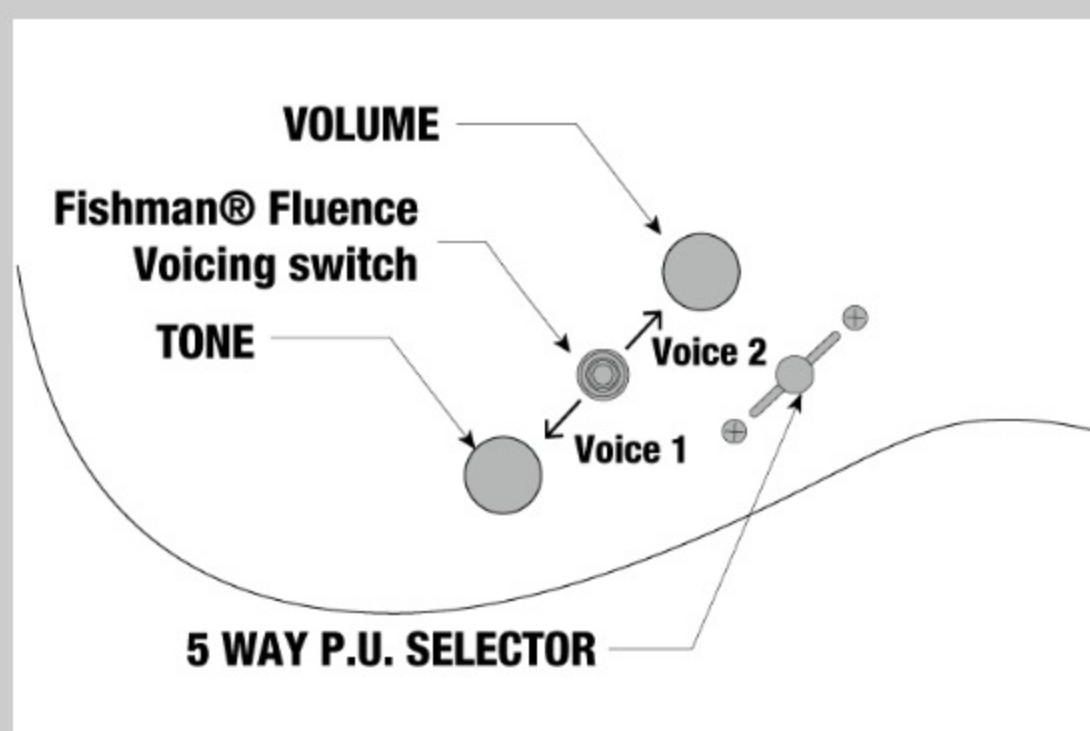

NECK DIMENSIONS

Scale :	648mm/25.5"
a : Width	43mm at NUT
b : Width	58mm at 24F
c : Thickness	17mm at 1F
d : Thickness	19mm at 12F
Radius :	430mmR

DESCRIPTION +

SWITCHING SYSTEM

Fishman® Fluence Voicing switch works only on bridge or neck position.

On Off

DESCRIPTION

+

CONTROLS

DESCRIPTION

+

OTHER FEATURES

Recommended Bag	IGB724-BK
Hardshell case included	
Fishman® Fluence Voicing switch	
Luminlay side dots	
Gotoh® machine heads	