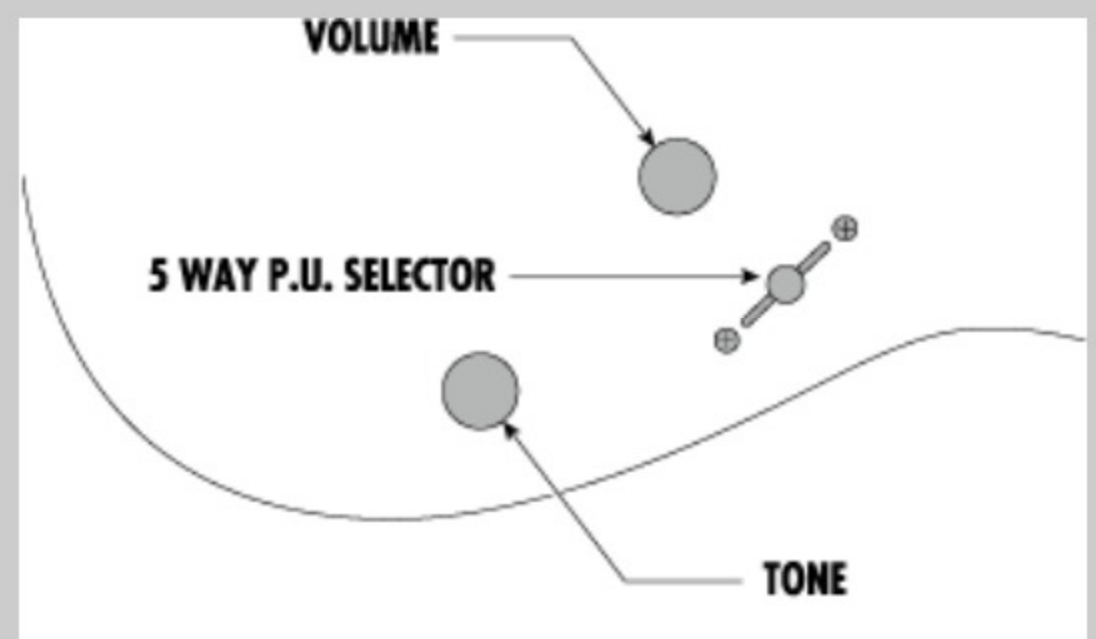

RG521 GENESIS COLLECTION

MADE IN JAPAN

JB : Jewel Blue

COLOR VARIATION :

SHARE :  

SPEC

SPEC

neck type	Super Wizard / 5pc Maple/Walnut neck
top/back/body	Basswood body
fretboard	Rosewood / White dot inlay
fret	Jumbo frets
bridge	Gibraltar Standard II bridge
neck pickup	V7 (H) neck pickup (Passive/Ceramic)
bridge pickup	V8 (H) bridge pickup (Passive/Alnico)
nut	Graph Tech® nut
hardware color	Black

NECK DIMENSIONS

Scale :	648mm/25.5"
a : Width	43mm at NUT
b : Width	58mm at 24F
c : Thickness	17mm at 1F
d : Thickness	19mm at 12F
Radius :	430mmR

SWITCHING SYSTEM

CONTROLS

OTHERS

Recommended Case M300C