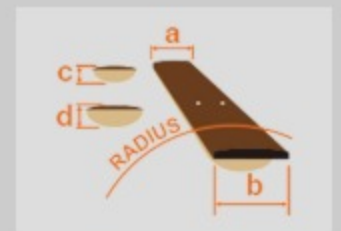

RG521 GENESIS COLLECTION

MADE IN JAPAN

JB : Jewel Blue

COLOR VARIATION :

SHARE :  

SPEC

SPEC

neck type	Super Wizard / 5pc Maple/Walnut neck
top/back/body	Basswood body
fretboard	Rosewood / White dot inlay
fret	Jumbo frets
bridge	Gibraltar Standard II bridge
neck pickup	V7 (H) neck pickup (Passive/Ceramic)
bridge pickup	V8 (H) bridge pickup (Passive/Alnico)
nut	Graph Tech® nut
hardware color	Black

NECK DIMENSIONS

Scale :	648mm/25.5"
a : Width	43mm at NUT
b : Width	58mm at 24F
c : Thickness	17mm at 1F
d : Thickness	19mm at 12F
Radius :	430mmR

SWITCHING SYSTEM

CONTROLS

OTHERS

Recommended Case M300C