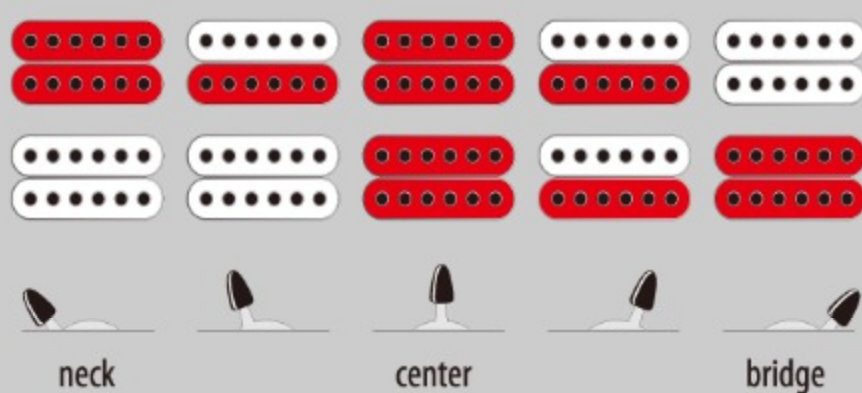

RG521 GENESIS COLLECTION

MADE IN JAPAN

JB : Jewel Blue

COLOR VARIATION :

SHARE :  

SPEC

SPEC

neck type	Super Wizard / 5pc Maple/Walnut neck
top/back/body	Basswood body
fretboard	Rosewood / White dot inlay
fret	Jumbo frets
bridge	Gibraltar Standard II bridge
neck pickup	V7 (H) neck pickup (Passive/Ceramic)
bridge pickup	V8 (H) bridge pickup (Passive/Alnico)
nut	Graph Tech® nut
hardware color	Black

NECK DIMENSIONS

Scale :	648mm/25.5"
a : Width	43mm at NUT
b : Width	58mm at 24F
c : Thickness	17mm at 1F
d : Thickness	19mm at 12F
Radius :	430mmR

SWITCHING SYSTEM

CONTROLS

OTHERS

Recommended Case M300C