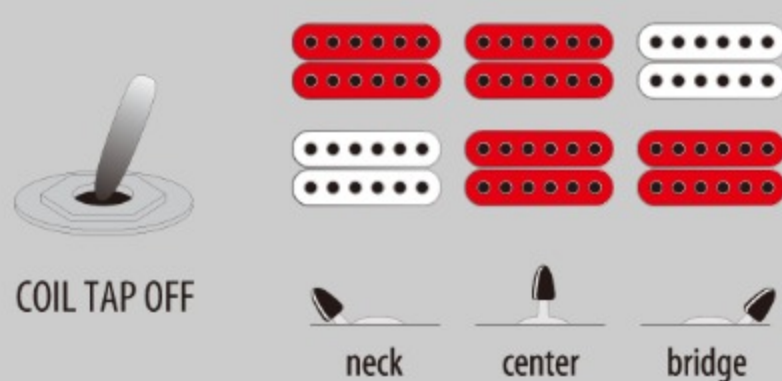

RG5320 *Prestige*

MADE IN JAPAN

CSW : Cosmic Shadow

COLOR VARIATION :

SHARE :  

SPEC

SPEC

neck type	Super Wizard HP / 5pc Maple/Wenge neck
top/back/body	African Mahogany body
fretboard	Bound Macassar Ebony fretboard / Off-set Mother of Pearl dot inlay
fret	Jumbo Stainless Steel frets / Prestige fret edge treatment
number of frets	24
bridge	Lo-Pro Edge tremolo bridge
string space	10.8mm
neck pickup	DiMarzio® Fusion Edge (H) neck pickup (Passive/Ceramic)
bridge pickup	DiMarzio® Fusion Edge (H) bridge pickup (Passive/Ceramic)
factory tuning	1E,2B,3G,4D,5A,6E
strings	D'Addario® EXL120
string gauge	.009/.011/.016/.024/.032/.042
nut	Locking nut
hardware color	Cosmo Black

NECK DIMENSIONS

Scale :	648mm/25.5"
a : Width	43mm at NUT
b : Width	58mm at 24F
c : Thickness	17mm at 1F
d : Thickness	19mm at 12F
Radius :	430mmR

SWITCHING SYSTEM

CONTROLS

OTHERS

- Hardshell case included
- Coil-tap switch
- Luminlay side dots
- Gotoh® machine heads