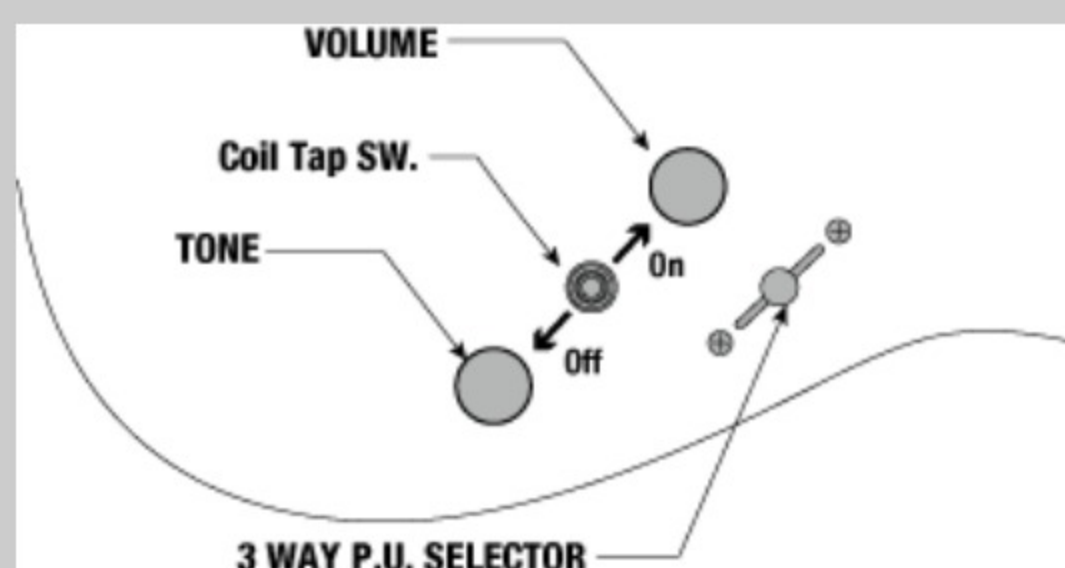

RG5320 *Prestige*

MADE IN JAPAN

CSW : Cosmic Shadow

COLOR VARIATION :

SHARE :  

SPEC

SPEC

neck type	Super Wizard HP / 5pc Maple/Wenge neck
top/back/body	African Mahogany body
fretboard	Bound Macassar Ebony fretboard / Off-set Mother of Pearl dot inlay
fret	Jumbo Stainless Steel frets / Prestige fret edge treatment
number of frets	24
bridge	Lo-Pro Edge tremolo bridge
string space	10.8mm
neck pickup	DiMarzio® Fusion Edge (H) neck pickup (Passive/Ceramic)
bridge pickup	DiMarzio® Fusion Edge (H) bridge pickup (Passive/Ceramic)
factory tuning	1E,2B,3G,4D,5A,6E
strings	D'Addario® EXL120
string gauge	.009/.011/.016/.024/.032/.042
nut	Locking nut
hardware color	Cosmo Black

NECK DIMENSIONS

Scale :	648mm/25.5"
a : Width	43mm at NUT
b : Width	58mm at 24F
c : Thickness	17mm at 1F
d : Thickness	19mm at 12F
Radius :	430mmR

SWITCHING SYSTEM

CONTROLS

OTHERS

- Hardshell case included
- Coil-tap switch
- Luminlay side dots
- Gotoh® machine heads