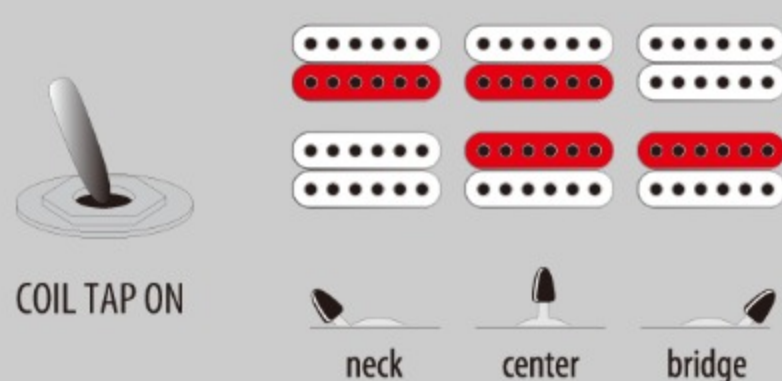

RG5320 *Prestige*

MADE IN JAPAN

CSW : Cosmic Shadow

COLOR VARIATION :

SHARE :  

SPEC

SPEC

neck type	Super Wizard HP / 5pc Maple/Wenge neck
top/back/body	African Mahogany body
fretboard	Bound Macassar Ebony fretboard / Off-set Mother of Pearl dot inlay
fret	Jumbo Stainless Steel frets / Prestige fret edge treatment
number of frets	24
bridge	Lo-Pro Edge tremolo bridge
string space	10.8mm
neck pickup	DiMarzio® Fusion Edge (H) neck pickup (Passive/Ceramic)
bridge pickup	DiMarzio® Fusion Edge (H) bridge pickup (Passive/Ceramic)
factory tuning	1E,2B,3G,4D,5A,6E
strings	D'Addario® EXL120
string gauge	.009/.011/.016/.024/.032/.042
nut	Locking nut
hardware color	Cosmo Black

NECK DIMENSIONS

Scale :	648mm/25.5"
a : Width	43mm at NUT
b : Width	58mm at 24F
c : Thickness	17mm at 1F
d : Thickness	19mm at 12F
Radius :	430mmR

SWITCHING SYSTEM

CONTROLS

OTHERS

- Hardshell case included
- Coil-tap switch
- Luminlay side dots
- Gotoh® machine heads