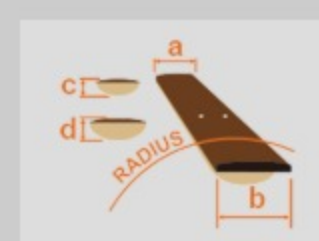

RG5320 *Prestige*

MADE IN JAPAN

CSW : Cosmic Shadow

COLOR VARIATION :

SHARE :  

SPEC

SPEC

neck type	Super Wizard HP / 5pc Maple/Wenge neck
top/back/body	African Mahogany body
fretboard	Bound Macassar Ebony fretboard / Off-set Mother of Pearl dot inlay
fret	Jumbo Stainless Steel frets / Prestige fret edge treatment
number of frets	24
bridge	Lo-Pro Edge tremolo bridge
string space	10.8mm
neck pickup	DiMarzio® Fusion Edge (H) neck pickup (Passive/Ceramic)
bridge pickup	DiMarzio® Fusion Edge (H) bridge pickup (Passive/Ceramic)
factory tuning	1E,2B,3G,4D,5A,6E
strings	D'Addario® EXL120
string gauge	.009/.011/.016/.024/.032/.042
nut	Locking nut
hardware color	Cosmo Black

NECK DIMENSIONS

Scale :	648mm/25.5"
a : Width	43mm at NUT
b : Width	58mm at 24F
c : Thickness	17mm at 1F
d : Thickness	19mm at 12F
Radius :	430mmR

SWITCHING SYSTEM

CONTROLS

OTHERS

- Hardshell case included
- Coil-tap switch
- Luminlay side dots
- Gotoh® machine heads