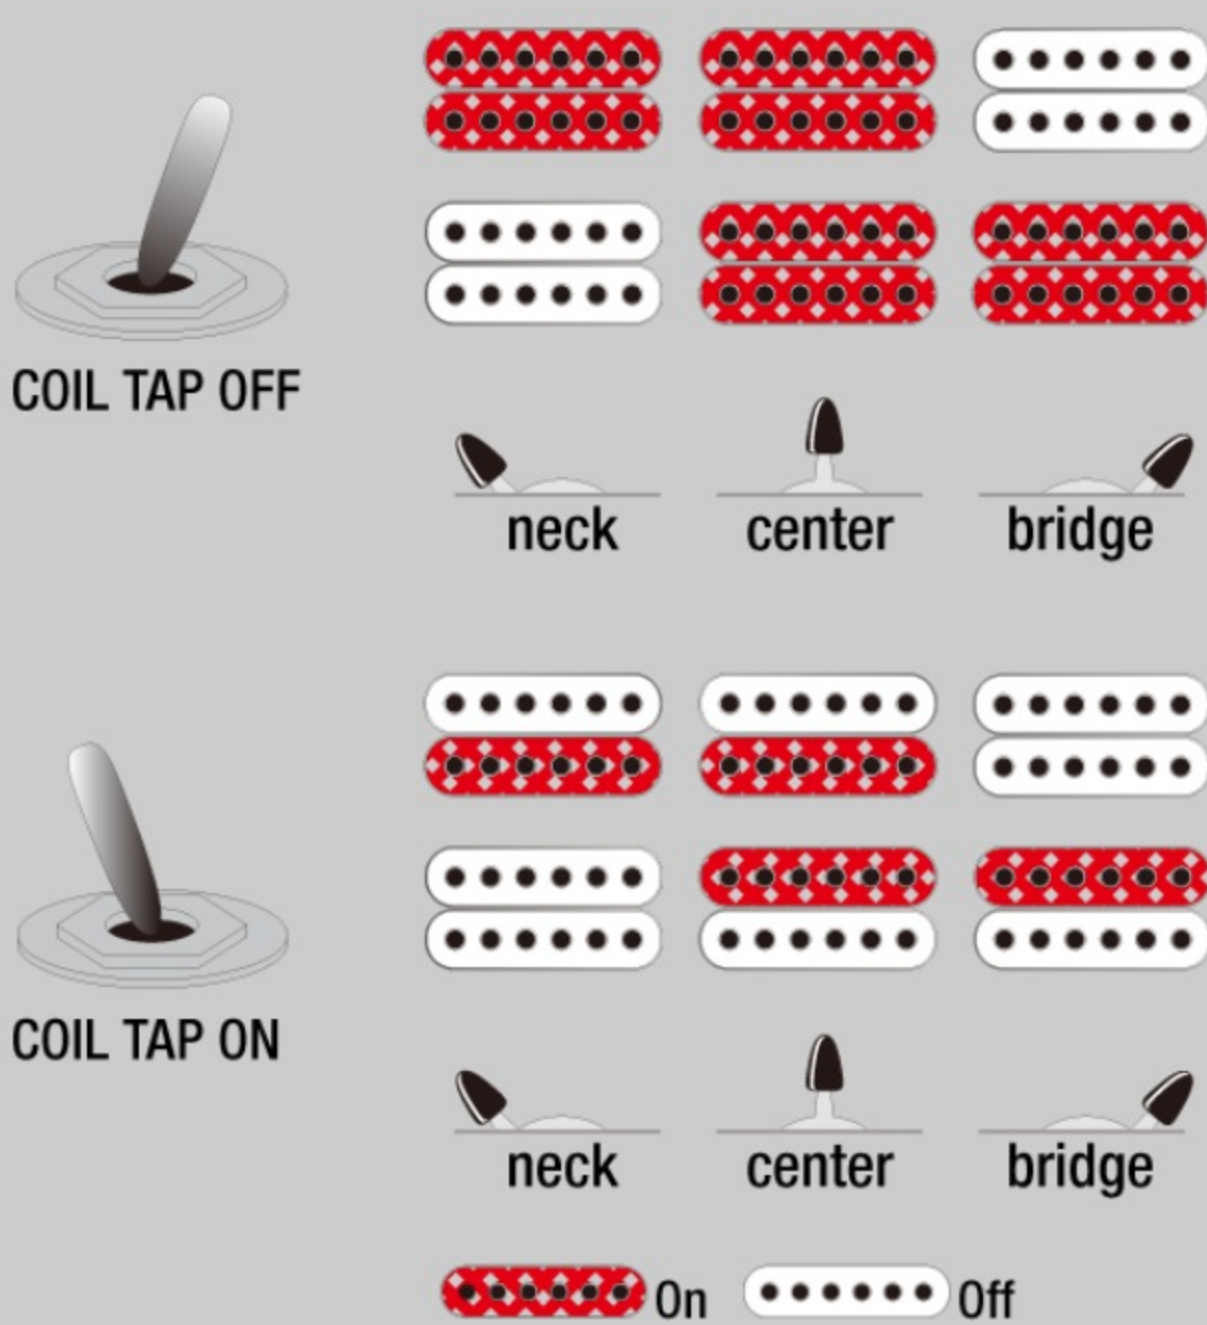

RG5320C *Prestige*

MADE IN JAPAN

COLOR VARIATION : 

DFM : Deep Forest Green Metallic

SHARE :  

SPEC

SPECS

neck type	Super Wizard HP / 5pc Maple/Wenge neck
top/back/body	African Mahogany body
fretboard	Bound Macassar Ebony fretboard / Off-set Mother of Pearl dot inlay
fret	Jumbo Stainless Steel frets / Prestige fret edge treatment
number of frets	24
bridge	Lo-Pro Edge bridge
string space	10.8mm
neck pickup	DiMarzio® Air Norton™ (H) neck pickup (Passive/Alnico)
bridge pickup	DiMarzio® The Tone Zone® (H) bridge pickup (Passive/Alnico)
factory tuning	1E,2B,3G,4D,5A,6E
strings	D'Addario® EXL120
string gauge	.009/.011/.016/.024/.032/.042
nut	Locking nut
hardware color	Chrome

NECK DIMENSIONS

Scale :	648mm/25.5"
a : Width	43mm at NUT
b : Width	58mm at 24F
c : Thickness	17mm at 1F
d : Thickness	19mm at 12F
Radius :	430mmR

DESCRIPTION +

SWITCHING SYSTEM

DESCRIPTION +

CONTROLS

DESCRIPTION +

OTHER FEATURES

Recommended Bag	IGB724-BK
Hardshell case included	
Coil-tap switch	
Luminlay side dots	
Gotoh® machine heads	