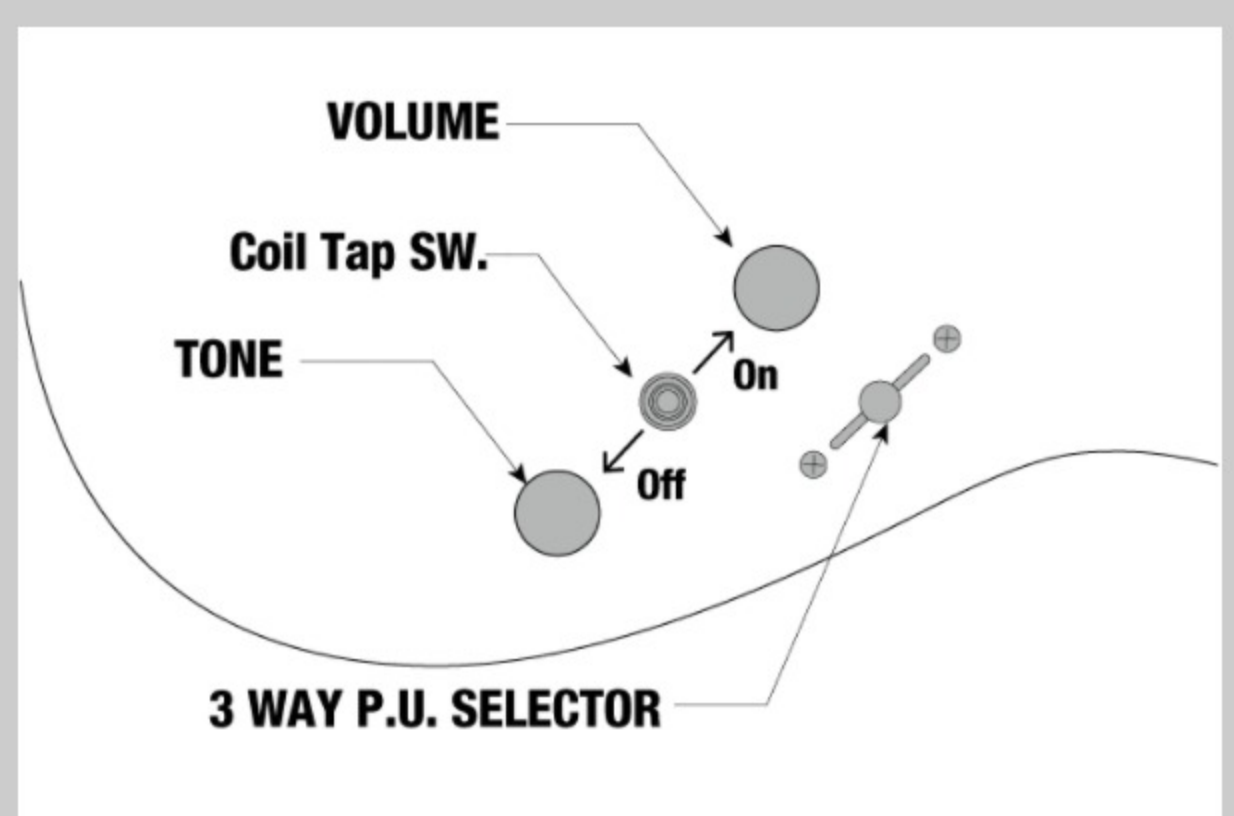

NECK DIMENSIONS

Scale :	648mm/25.5"
a : Width	43mm at NUT
b : Width	58mm at 24F
c : Thickness	17mm at 1F
d : Thickness	19mm at 12F
Radius :	430mmR

DESCRIPTION +

SWITCHING SYSTEM

DESCRIPTION +

CONTROLS

DESCRIPTION +

OTHER FEATURES

Recommended Bag	IGB724-BK
Hardshell case included	
Coil-tap switch	
Luminlay side dots	
Gotoh® machine heads	