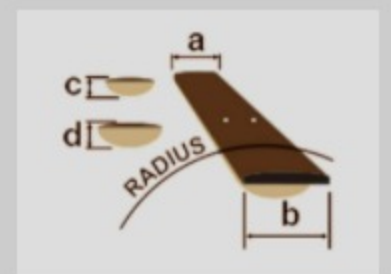

RG5320C *Prestige*

MADE IN JAPAN

COLOR VARIATION : 

DFM : Deep Forest Green Metallic

SHARE :  

SPEC

SPECS

neck type	Super Wizard HP / 5pc Maple/Wenge neck
top/back/body	African Mahogany body
fretboard	Bound Macassar Ebony fretboard / Off-set Mother of Pearl dot inlay
fret	Jumbo Stainless Steel frets / Prestige fret edge treatment
number of frets	24
bridge	Lo-Pro Edge bridge
string space	10.8mm
neck pickup	DiMarzio® Air Norton™ (H) neck pickup (Passive/Alnico)
bridge pickup	DiMarzio® The Tone Zone® (H) bridge pickup (Passive/Alnico)
factory tuning	1E,2B,3G,4D,5A,6E
strings	D'Addario® EXL120
string gauge	.009/.011/.016/.024/.032/.042
nut	Locking nut
hardware color	Chrome

NECK DIMENSIONS

Scale :	648mm/25.5"
a : Width	43mm at NUT
b : Width	58mm at 24F
c : Thickness	17mm at 1F
d : Thickness	19mm at 12F
Radius :	430mmR

DESCRIPTION +

SWITCHING SYSTEM

DESCRIPTION +

CONTROLS

DESCRIPTION +

OTHER FEATURES

Recommended Bag	IGB724-BK
Hardshell case included	
Coil-tap switch	
Luminlay side dots	
Gotoh® machine heads	