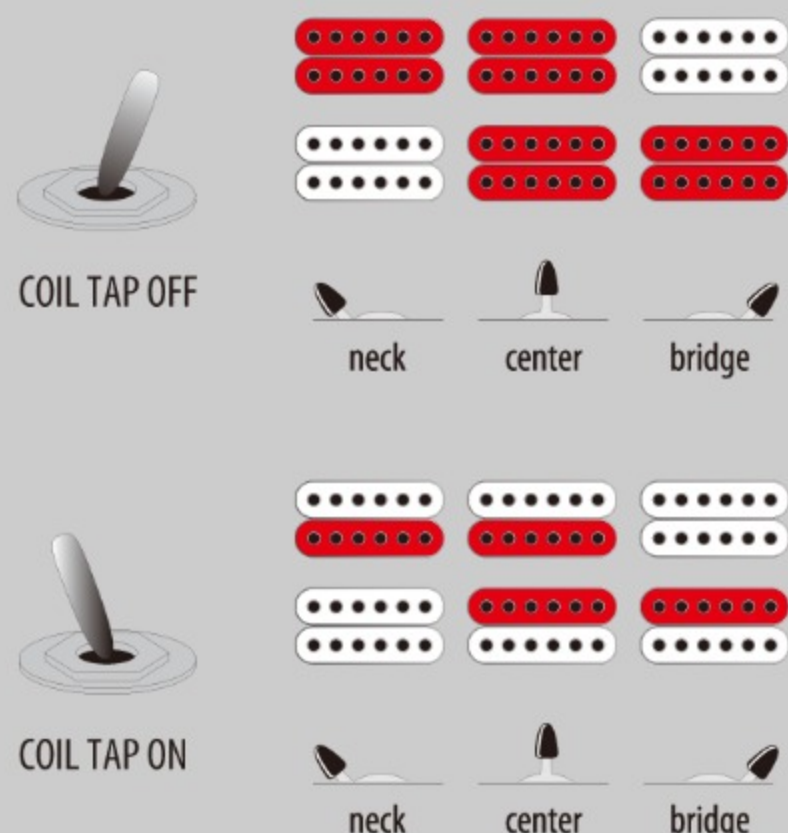

### SPEC

neck type	Super Wizard HP / 5pc Maple/Wenge neck
top/back/body	African Mahogany body
fretboard	Bound Macassar Ebony fretboard / Off-set Mother of Pearl dot inlay
fret	Jumbo Stainless Steel frets / Prestige fret edge treatment
number of frets	24
bridge	Lo-Pro Edge tremolo bridge
string space	10.8mm
neck pickup	DiMarzio® Fusion Edge (H) neck pickup (Passive/Ceramic)
bridge pickup	DiMarzio® Fusion Edge (H) bridge pickup (Passive/Ceramic)
factory tuning	1E,2B,3G,4D,5A,6E
strings	D'Addario® EXL120
string gauge	.009/.011/.016/.024/.032/.042
nut	Locking nut
hardware color	Cosmo Black

### NECK DIMENSIONS

Scale :	648mm/25.5"
a : Width	43mm at NUT
b : Width	58mm at 24F
c : Thickness	17mm at 1F
d : Thickness	19mm at 12F
Radius :	430mmR

### SWITCHING SYSTEM