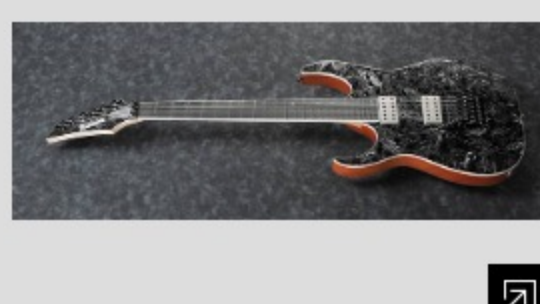

# RG5320L *Prestige*

MADE IN JAPAN

CSW : Cosmic Shadow

COLOR VARIATION :

SHARE : [f](#) [t](#)

### SPEC

neck type	Super Wizard HP / 5pc Maple/Wenge neck
top/back/body	African Mahogany body
fretboard	Bound Macassar Ebony fretboard / Off-set Mother of Pearl dot inlay
fret	Jumbo Stainless Steel frets / Prestige fret edge treatment
number of frets	24
bridge	Lo-Pro Edge tremolo bridge
string space	10.8mm
neck pickup	DiMarzio® Fusion Edge (H) neck pickup (Passive/Ceramic)
bridge pickup	DiMarzio® Fusion Edge (H) bridge pickup (Passive/Ceramic)
factory tuning	1E,2B,3G,4D,5A,6E
strings	D'Addario® EXL120
string gauge	.009/.011/.016/.024/.032/.042
nut	Locking nut
hardware color	Cosmo Black

### OTHERS

- Hardshell case included
- Coil-tap switch
- Luminlay side dots
- Gotoh® machine heads