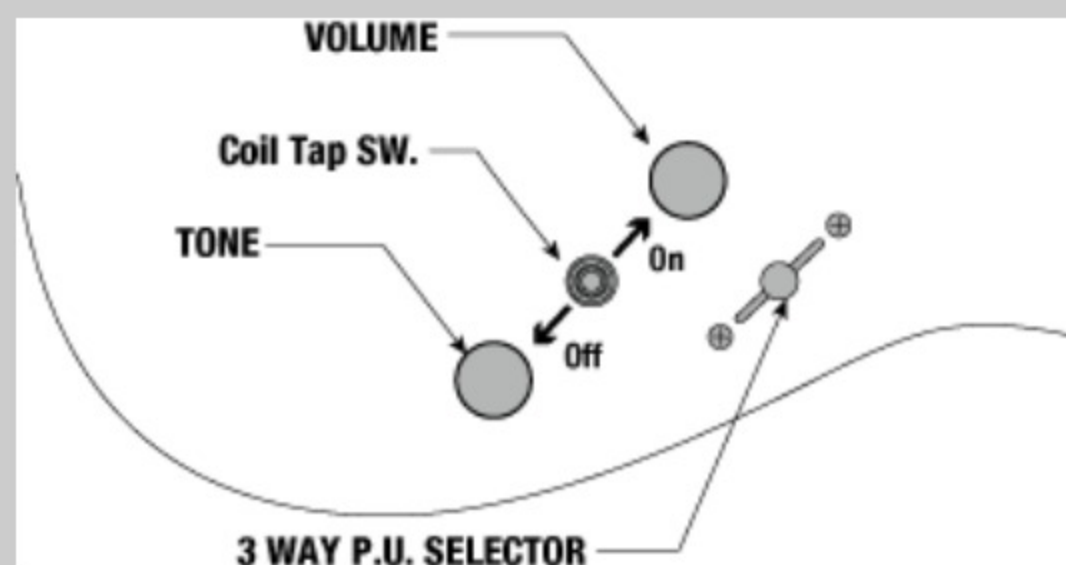

CONTROLS

OTHERS

- Hardshell case included
- Coil-tap switch
- Luminlay side dots
- Gotoh® machine heads