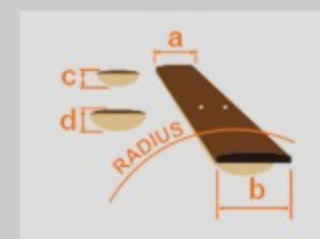

### SPEC

neck type	Super Wizard HP / 5pc Maple/Wenge neck
top/back/body	African Mahogany body
fretboard	Bound Macassar Ebony fretboard / Off-set Mother of Pearl dot inlay
fret	Jumbo Stainless Steel frets / Prestige fret edge treatment
number of frets	24
bridge	Lo-Pro Edge tremolo bridge
string space	10.8mm
neck pickup	DiMarzio® Fusion Edge (H) neck pickup (Passive/Ceramic)
bridge pickup	DiMarzio® Fusion Edge (H) bridge pickup (Passive/Ceramic)
factory tuning	1E,2B,3G,4D,5A,6E
strings	D'Addario® EXL120
string gauge	.009/.011/.016/.024/.032/.042
nut	Locking nut
hardware color	Cosmo Black

### NECK DIMENSIONS

Scale :	648mm/25.5"
a : Width	43mm at NUT
b : Width	58mm at 24F
c : Thickness	17mm at 1F
d : Thickness	19mm at 12F
Radius :	430mmR