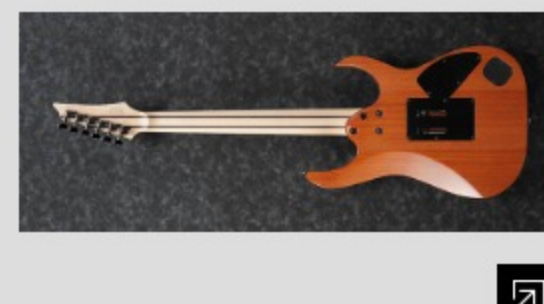

# RG5320L *Prestige*

MADE IN JAPAN

CSW : Cosmic Shadow

COLOR VARIATION :

SHARE : [f](#) [t](#)

### SPEC

neck type	Super Wizard HP / 5pc Maple/Wenge neck
top/back/body	African Mahogany body
fretboard	Bound Macassar Ebony fretboard / Off-set Mother of Pearl dot inlay
fret	Jumbo Stainless Steel frets / Prestige fret edge treatment
number of frets	24
bridge	Lo-Pro Edge tremolo bridge
string space	10.8mm
neck pickup	DiMarzio® Fusion Edge (H) neck pickup (Passive/Ceramic)
bridge pickup	DiMarzio® Fusion Edge (H) bridge pickup (Passive/Ceramic)
factory tuning	1E,2B,3G,4D,5A,6E
strings	D'Addario® EXL120
string gauge	.009/.011/.016/.024/.032/.042
nut	Locking nut
hardware color	Cosmo Black

### OTHERS

- Hardshell case included
- Coil-tap switch
- Luminlay side dots
- Gotoh® machine heads