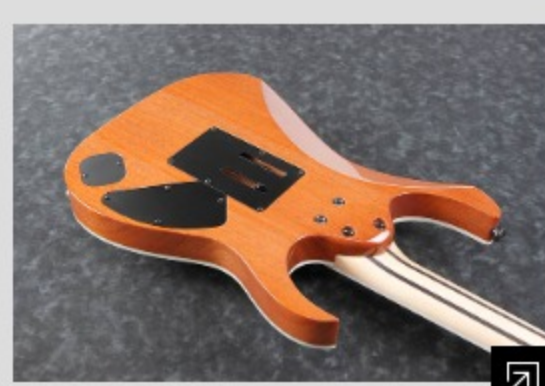

# RG5320L *Prestige*

MADE IN JAPAN

CSW : Cosmic Shadow

COLOR VARIATION :

SHARE : [f](#) [t](#)

### SPEC

neck type	Super Wizard HP / 5pc Maple/Wenge neck
top/back/body	African Mahogany body
fretboard	Bound Macassar Ebony fretboard / Off-set Mother of Pearl dot inlay
fret	Jumbo Stainless Steel frets / Prestige fret edge treatment
number of frets	24
bridge	Lo-Pro Edge tremolo bridge
string space	10.8mm
neck pickup	DiMarzio® Fusion Edge (H) neck pickup (Passive/Ceramic)
bridge pickup	DiMarzio® Fusion Edge (H) bridge pickup (Passive/Ceramic)
factory tuning	1E,2B,3G,4D,5A,6E
strings	D'Addario® EXL120
string gauge	.009/.011/.016/.024/.032/.042
nut	Locking nut
hardware color	Cosmo Black

### OTHERS

- Hardshell case included
- Coil-tap switch
- Luminlay side dots
- Gotoh® machine heads