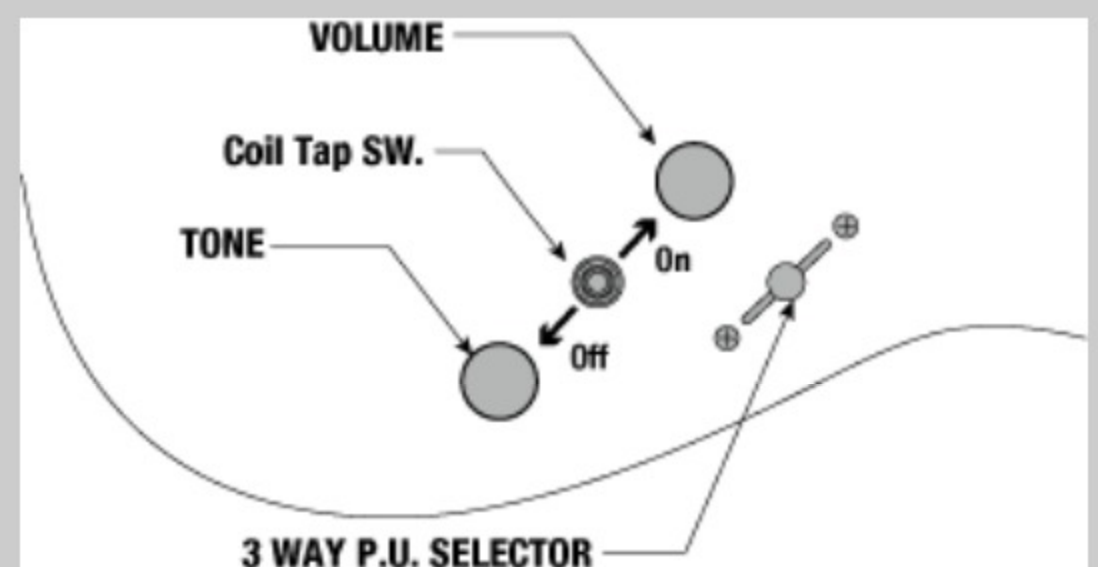

NECK DIMENSIONS

Scale :	686mm/27"
a : Width	55mm at NUT
b : Width	80mm at 24F
c : Thickness	19mm at 1F
d : Thickness	21mm at 12F
Radius :	430mmR

SWITCHING SYSTEM

CONTROLS

OTHERS

Gotoh® MG-T locking machine heads

Luminlay side dots

Hardshell case included