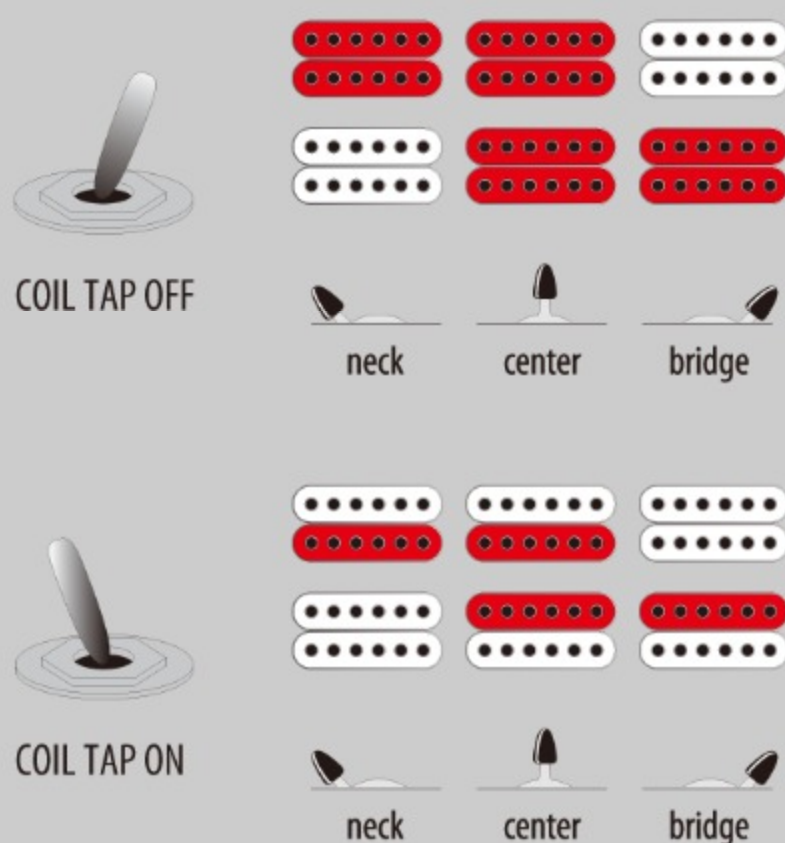

RG5328 *Prestige*

MADE IN JAPAN

LDK : Lightning Through A Dark

COLOR VARIATION :

SHARE :  

SPEC

SPEC

neck type	Wizard-8 / 5pc Maple/Wenge neck
top/back/body	Ash body
fretboard	Bound Macassar Ebony fretboard / Mother of Pearl dot inlay
fret	Jumbo Stainless Steel frets / Prestige fret edge treatment
number of frets	24
bridge	Gibraltar Standard II-8 bridge
string space	10.8mm
neck pickup	DiMarzio® Fusion Edge 8 (H) neck pickup (Passive/Ceramic)
bridge pickup	DiMarzio® Fusion Edge 8 (H) bridge pickup (Passive/Ceramic)
factory tuning	1D#,2A#,3F#,4C#,5G#,6D#,7A#,8F
strings	D'Addario® EXL120-8
string gauge	.009/.011/.016/.024/.032/.042/.054/.065
nut	Graph Tech® BLACK TUSQ XL®
hardware color	Cosmo black

NECK DIMENSIONS

Scale :	686mm/27"
a : Width	55mm at NUT
b : Width	80mm at 24F
c : Thickness	19mm at 1F
d : Thickness	21mm at 12F
Radius :	430mmR

SWITCHING SYSTEM

CONTROLS

OTHERS

Gotoh® MG-T locking machine heads

Luminlay side dots

Hardshell case included