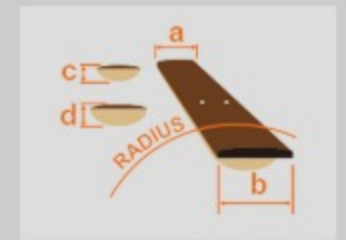

RG5328 *Prestige*

MADE IN JAPAN

LDK : Lightning Through A Dark

COLOR VARIATION :

SHARE :  

SPEC

SPEC

neck type	Wizard-8 / 5pc Maple/Wenge neck
top/back/body	Ash body
fretboard	Bound Macassar Ebony fretboard / Mother of Pearl dot inlay
fret	Jumbo Stainless Steel frets / Prestige fret edge treatment
number of frets	24
bridge	Gibraltar Standard II-8 bridge
string space	10.8mm
neck pickup	DiMarzio® Fusion Edge 8 (H) neck pickup (Passive/Ceramic)
bridge pickup	DiMarzio® Fusion Edge 8 (H) bridge pickup (Passive/Ceramic)
factory tuning	1D#,2A#,3F#,4C#,5G#,6D#,7A#,8F
strings	D'Addario® EXL120-8
string gauge	.009/.011/.016/.024/.032/.042/.054/.065
nut	Graph Tech® BLACK TUSQ XL®
hardware color	Cosmo black

NECK DIMENSIONS

Scale :	686mm/27"
a : Width	55mm at NUT
b : Width	80mm at 24F
c : Thickness	19mm at 1F
d : Thickness	21mm at 12F
Radius :	430mmR

SWITCHING SYSTEM

CONTROLS

OTHERS

Gotoh® MG-T locking machine heads