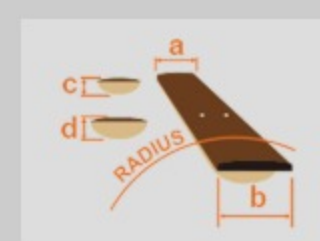

neck type	Wizard-8 / 5pc Maple/Wenge neck
top/back/body	Ash body
fretboard	Bound Macassar Ebony fretboard / Mother of Pearl dot inlay
fret	Jumbo Stainless Steel frets / Prestige fret edge treatment
number of frets	24
bridge	Gibraltar Standard II-8 bridge
string space	10.8mm
neck pickup	DiMarzio® Fusion Edge 8 (H) neck pickup (Passive/Ceramic)
bridge pickup	DiMarzio® Fusion Edge 8 (H) bridge pickup (Passive/Ceramic)
factory tuning	1D#,2A#,3F#,4C#,5G#,6D#,7A#,8F
strings	D'Addario® EXL120-8
string gauge	.009/.011/.016/.024/.032/.042/.054/.065
nut	Graph Tech® BLACK TUSQ XL® nut
hardware color	Cosmo black

NECK DIMENSIONS

Scale :	686mm/27"
a : Width	55mm at NUT
b : Width	80mm at 24F
c : Thickness	19mm at 1F
d : Thickness	21mm at 12F
Radius :	430mmR

SWITCHING SYSTEM

CONTROLS

OTHERS

- Hardshell case included
- Coil-tap switch
- Luminlay side dots
- Gotoh® MG-T locking machine heads