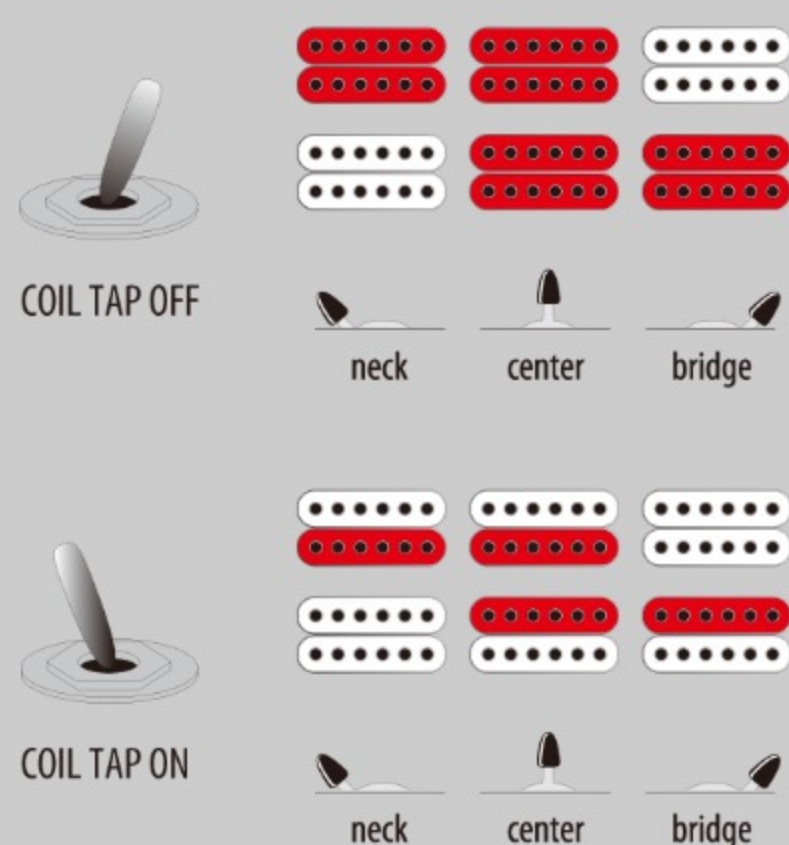

RG5328 *Prestige*

MADE IN JAPAN

RG

LDK : Lightning Through A Dark

COLOR VARIATION :

SHARE :  

SPEC

SPEC

neck type	Wizard-8 / 5pc Maple/Wenge neck
top/back/body	Ash body
fretboard	Bound Macassar Ebony fretboard / Mother of Pearl dot inlay
fret	Jumbo Stainless Steel frets / Prestige fret edge treatment
number of frets	24
bridge	Gibraltar Standard II-8 bridge
string space	10.8mm
neck pickup	DiMarzio® Fusion Edge 8 (H) neck pickup (Passive/Ceramic)
bridge pickup	DiMarzio® Fusion Edge 8 (H) bridge pickup (Passive/Ceramic)
factory tuning	1D#,2A#,3F#,4C#,5G#,6D#,7A#,8F
strings	D'Addario® EXL120-8
string gauge	.009/.011/.016/.024/.032/.042/.054/.065
nut	Graph Tech® BLACK TUSQ XL® nut
hardware color	Cosmo black

NECK DIMENSIONS

Scale :	686mm/27"
a : Width	55mm at NUT
b : Width	80mm at 24F
c : Thickness	19mm at 1F
d : Thickness	21mm at 12F
Radius :	430mmR

SWITCHING SYSTEM

CONTROLS

OTHERS

- Hardshell case included
- Coil-tap switch
- Luminlay side dots
- Gotoh® MG-T locking machine heads