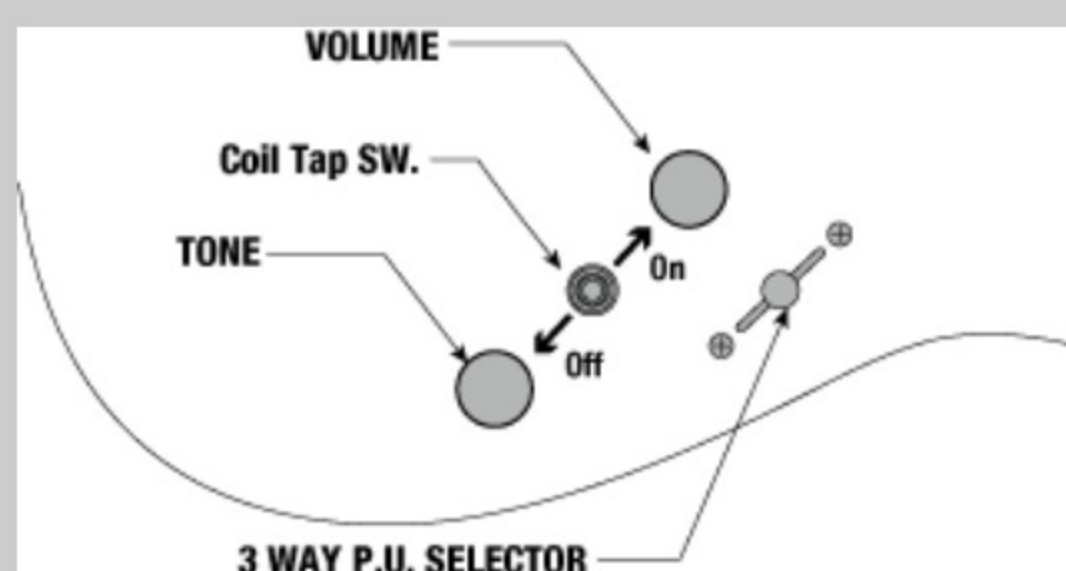

NECK DIMENSIONS

Scale :	686mm/27"
a : Width	55mm at NUT
b : Width	80mm at 24F
c : Thickness	19mm at 1F
d : Thickness	21mm at 12F
Radius :	430mmR

SWITCHING SYSTEM

CONTROLS

OTHERS

- Hardshell case included
- Coil-tap switch
- Luminlay side dots
- Gotoh® MG-T locking machine heads