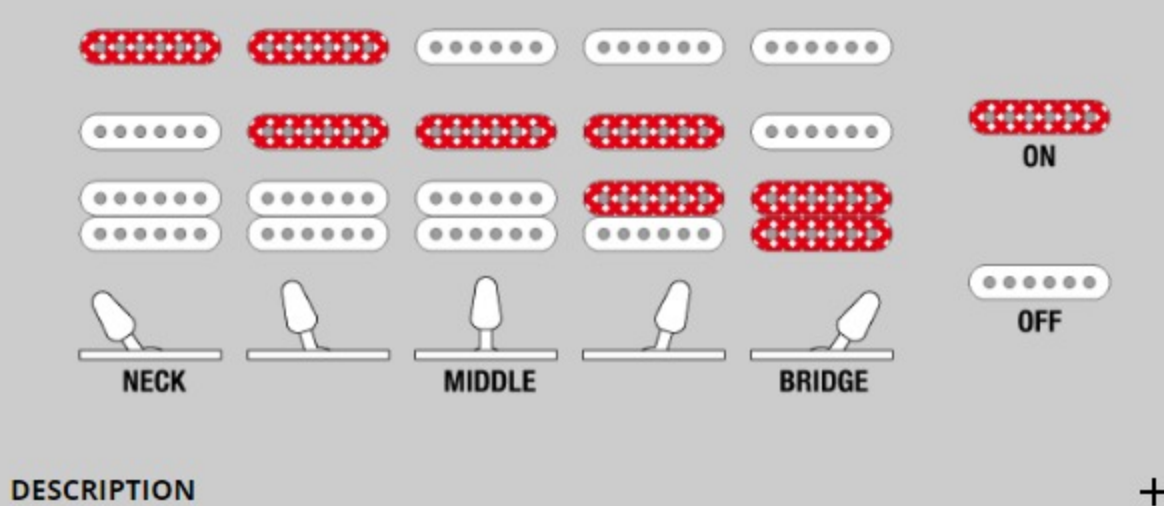

RG5440C *Prestige*

MADE IN JAPAN

COLOR VARIATION :
PW : Pearl White

SHARE : [f](#) [t](#)

SPEC

SPECS

neck type	Super Wizard HP / 5pc Maple/Wenge neck
top/back/body	African Mahogany body
fretboard	Bound Macassar Ebony fretboard / Off-set Mother of Pearl dot inlay
fret	Jumbo Stainless Steel frets / Prestige fret edge treatment
number of frets	24
bridge	Lo-Pro Edge bridge
string space	10.8mm
neck pickup	EMG SA (S) neck pickup (Active/Alnico)
middle pickup	EMG SA (S) middle pickup (Active/Alnico)
bridge pickup	EMG 81 (H) bridge pickup (Active/Ceramic)
factory tuning	1E,2B,3G,4D,5A,6E
strings	D'Addario® EXL120
string gauge	.009/.011/.016/.024/.032/.042
nut	Locking nut
hardware color	Chrome

NECK DIMENSIONS

Scale :	648mm/25.5"
a : Width	43mm at NUT
b : Width	58mm at 24F
c : Thickness	17mm at 1F
d : Thickness	19mm at 12F
Radius :	430mmR

DESCRIPTION +

SWITCHING SYSTEM

DESCRIPTION +

CONTROLS

DESCRIPTION +

OTHER FEATURES

Recommended Bag	IGB724-BK
Gotoh® machine heads	
Luminlay side dots	
Hardshell case included	