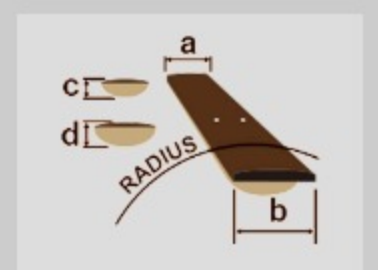

RG5440C *Prestige*

MADE IN JAPAN

COLOR VARIATION :
PW : Pearl White

SHARE : [f](#) [t](#)

SPEC

SPECS

neck type	Super Wizard HP / 5pc Maple/Wenge neck
top/back/body	African Mahogany body
fretboard	Bound Macassar Ebony fretboard / Off-set Mother of Pearl dot inlay
fret	Jumbo Stainless Steel frets / Prestige fret edge treatment
number of frets	24
bridge	Lo-Pro Edge bridge
string space	10.8mm
neck pickup	EMG SA (S) neck pickup (Active/Alnico)
middle pickup	EMG SA (S) middle pickup (Active/Alnico)
bridge pickup	EMG 81 (H) bridge pickup (Active/Ceramic)
factory tuning	1E,2B,3G,4D,5A,6E
strings	D'Addario® EXL120
string gauge	.009/.011/.016/.024/.032/.042
nut	Locking nut
hardware color	Chrome

NECK DIMENSIONS

Scale :	648mm/25.5"
a : Width	43mm at NUT
b : Width	58mm at 24F
c : Thickness	17mm at 1F
d : Thickness	19mm at 12F
Radius :	430mmR

DESCRIPTION +

SWITCHING SYSTEM

DESCRIPTION +

CONTROLS

DESCRIPTION +

OTHER FEATURES

Recommended Bag	IGB724-BK
Gotoh® machine heads	
Luminlay side dots	
Hardshell case included	