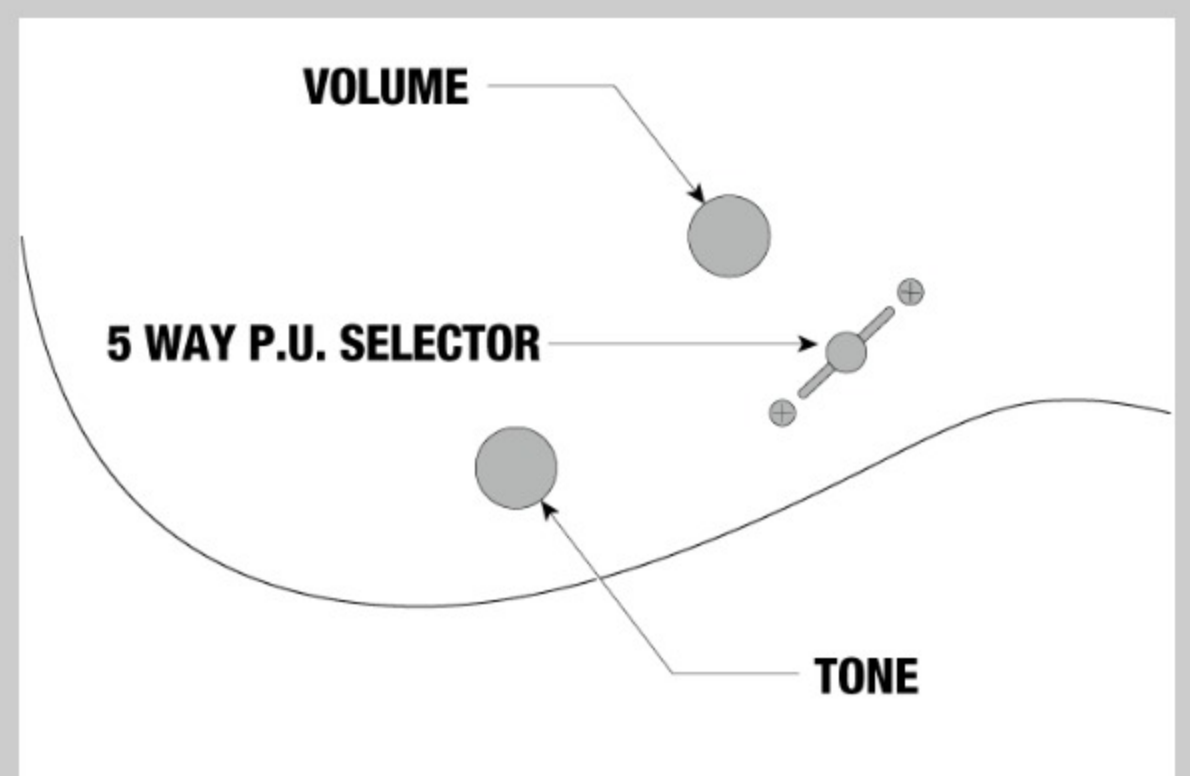

RG5440C *Prestige*

MADE IN JAPAN

COLOR VARIATION :
PW : Pearl White

SHARE : [f](#) [t](#)

SPEC

SPECS

neck type	Super Wizard HP / 5pc Maple/Wenge neck
top/back/body	African Mahogany body
fretboard	Bound Macassar Ebony fretboard / Off-set Mother of Pearl dot inlay
fret	Jumbo Stainless Steel frets / Prestige fret edge treatment
number of frets	24
bridge	Lo-Pro Edge bridge
string space	10.8mm
neck pickup	EMG SA (S) neck pickup (Active/Alnico)
middle pickup	EMG SA (S) middle pickup (Active/Alnico)
bridge pickup	EMG 81 (H) bridge pickup (Active/Ceramic)
factory tuning	1E,2B,3G,4D,5A,6E
strings	D'Addario® EXL120
string gauge	.009/.011/.016/.024/.032/.042
nut	Locking nut
hardware color	Chrome

NECK DIMENSIONS

Scale :	648mm/25.5"
a : Width	43mm at NUT
b : Width	58mm at 24F
c : Thickness	17mm at 1F
d : Thickness	19mm at 12F
Radius :	430mmR

DESCRIPTION +

SWITCHING SYSTEM

DESCRIPTION +

CONTROLS

DESCRIPTION +

OTHER FEATURES

Recommended Bag	IGB724-BK
Gotoh® machine heads	
Luminlay side dots	
Hardshell case included	