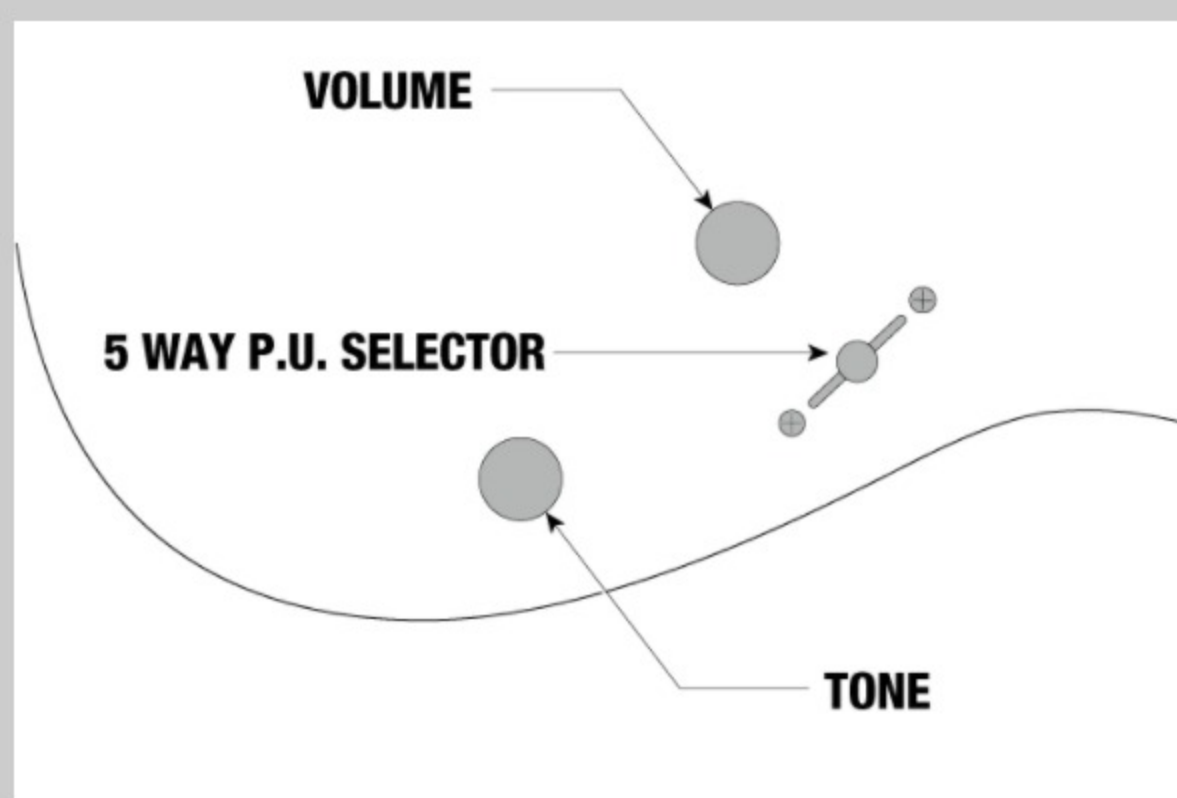

### NECK DIMENSIONS

Scale :	648mm/25.5"
a : Width	43mm at NUT
b : Width	58mm at 24F
c : Thickness	17mm at 1F
d : Thickness	19mm at 12F
Radius :	430mmR

DESCRIPTION +

### SWITCHING SYSTEM

DESCRIPTION +

### CONTROLS

DESCRIPTION +