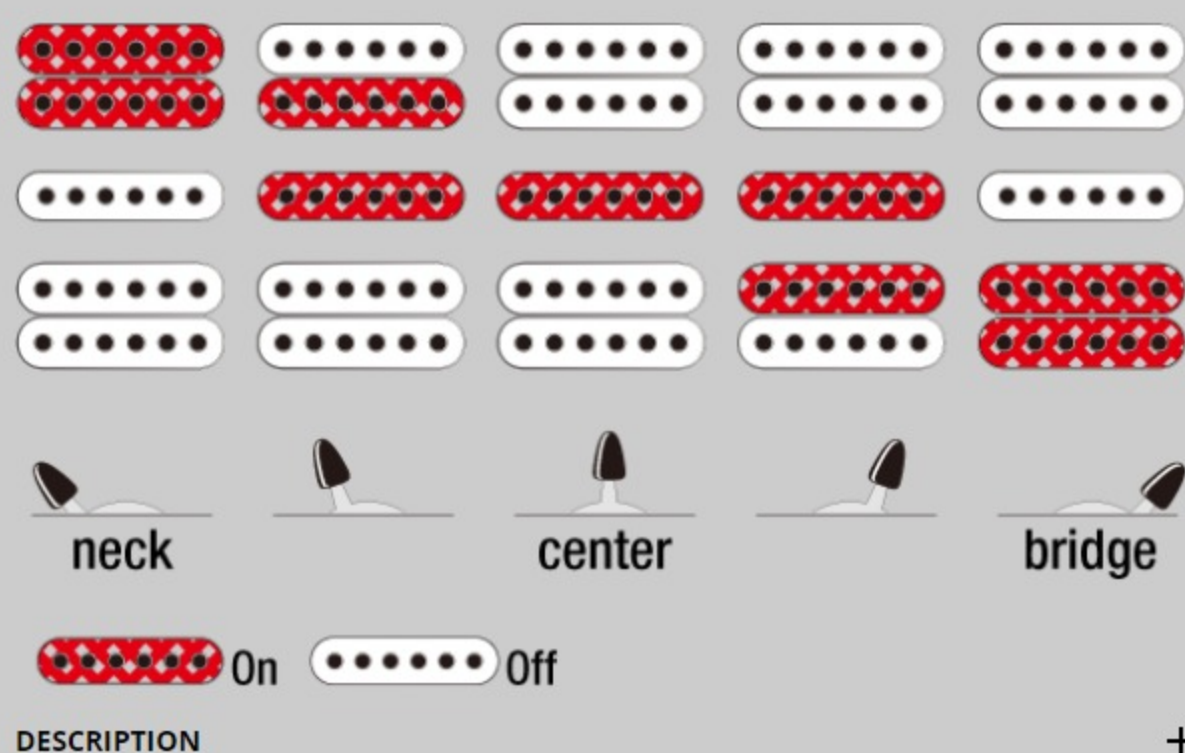

### SPECS

neck type	Super Wizard / 5pc Maple/Walnut neck
top/back/body	Basswood body
fretboard	Maple fretboard / Black dot inlay
fret	Jumbo frets
number of frets	24
bridge	Edge bridge
string space	10.8mm
neck pickup	V7 (H) neck pickup (Passive/Ceramic)
middle pickup	S1 (S) middle pickup (Passive/Alnico)
bridge pickup	V8 (H) bridge pickup (Passive/Alnico)
factory tuning	1E,2B,3G,4D,5A,6E
strings	D'Addario® EXL120
string gauge	.009/.011/.016/.024/.032/.042
nut	Locking nut
hardware color	Black

### SWITCHING SYSTEM

DESCRIPTION +