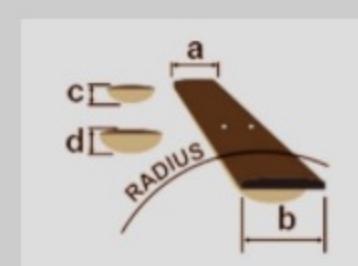

MADE IN JAPAN

COLOR VARIATION :

RF : Road Flare Red

SHARE :

### SPECS

neck type	Super Wizard / 5pc Maple/Walnut neck
top/back/body	Basswood body
fretboard	Maple fretboard / Black dot inlay
fret	Jumbo frets
number of frets	24
bridge	Edge bridge
string space	10.8mm
neck pickup	V7 (H) neck pickup (Passive/Ceramic)
middle pickup	S1 (S) middle pickup (Passive/Alnico)
bridge pickup	V8 (H) bridge pickup (Passive/Alnico)
factory tuning	1E,2B,3G,4D,5A,6E
strings	D'Addario® EXL120
string gauge	.009/.011/.016/.024/.032/.042
nut	Locking nut
hardware color	Black

### NECK DIMENSIONS

Scale :	648mm/25.5"
a : Width	43mm at NUT
b : Width	58mm at 24F
c : Thickness	17mm at 1F
d : Thickness	19mm at 12F
Radius :	430mmR

DESCRIPTION +