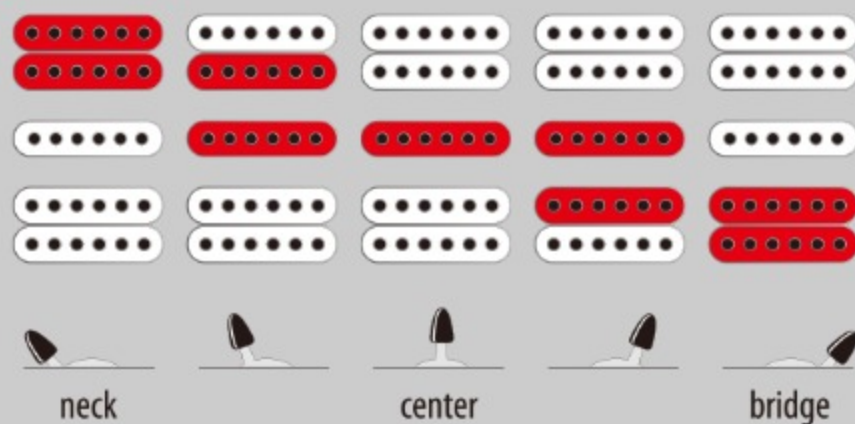

## SPEC

### SPEC

neck type	Super Wizard / 5pc Maple/Walnut neck
top/back/body	Basswood body
fretboard	Maple / Black dot inlay
fret	Jumbo frets
bridge	Edge tremolo bridge
string space	10.8mm
neck pickup	V7 (H) neck pickup (Passive/Ceramic)
middle pickup	S1 (S) middle pickup (Passive/Alnico)
bridge pickup	V8 (H) bridge pickup (Passive/Alnico)
hardware color	Black

### SWITCHING SYSTEM