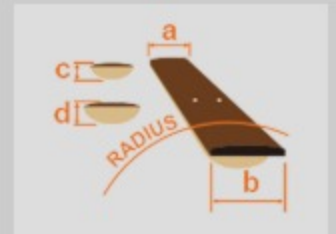

### SPEC

neck type	Super Wizard / 5pc Maple/Walnut neck
top/back/body	Basswood body
fretboard	Maple / Black dot inlay
fret	Jumbo frets
bridge	Edge tremolo bridge
string space	10.8mm
neck pickup	V7 (H) neck pickup (Passive/Ceramic)
middle pickup	S1 (S) middle pickup (Passive/Alnico)
bridge pickup	V8 (H) bridge pickup (Passive/Alnico)
hardware color	Black

### NECK DIMENSIONS

Scale :	648mm/25.5"
a : Width	43mm at NUT
b : Width	58mm at 24F
c : Thickness	17mm at 1F
d : Thickness	19mm at 12F
Radius :	430mmR