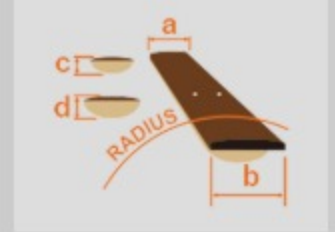

RG550DX GENESIS COLLECTION

MADE IN JAPAN

LB : Laser Blue

COLOR VARIATION :

SHARE :  

SPEC

SPEC

neck type	Super Wizard / 5pc Maple/Walnut neck
top/back/body	Basswood body
fretboard	Bound Granadillo fretboard / White Sharktooth inlay
fret	Jumbo frets
number of frets	24
bridge	Edge tremolo bridge
string space	10.8mm
neck pickup	V7 (H) neck pickup (Passive/Ceramic)
middle pickup	S1 (S) middle pickup (Passive/Alnico)
bridge pickup	V8 (H) bridge pickup (Passive/Alnico)
factory tuning	1E,2B,3G,4D,5A,6E
strings	D'Addario® EXL120
string gauge	.009/.011/.016/.024/.032/.042
hardware color	Black

NECK DIMENSIONS

Scale :	648mm/25.5"
a : Width	43mm at NUT
b : Width	58mm at 24F
c : Thickness	17mm at 1F
d : Thickness	19mm at 12F
Radius :	430mmR

SWITCHING SYSTEM

CONTROLS

OTHERS

Recommended Case	M300C
Machine heads	Gotoh® machine heads