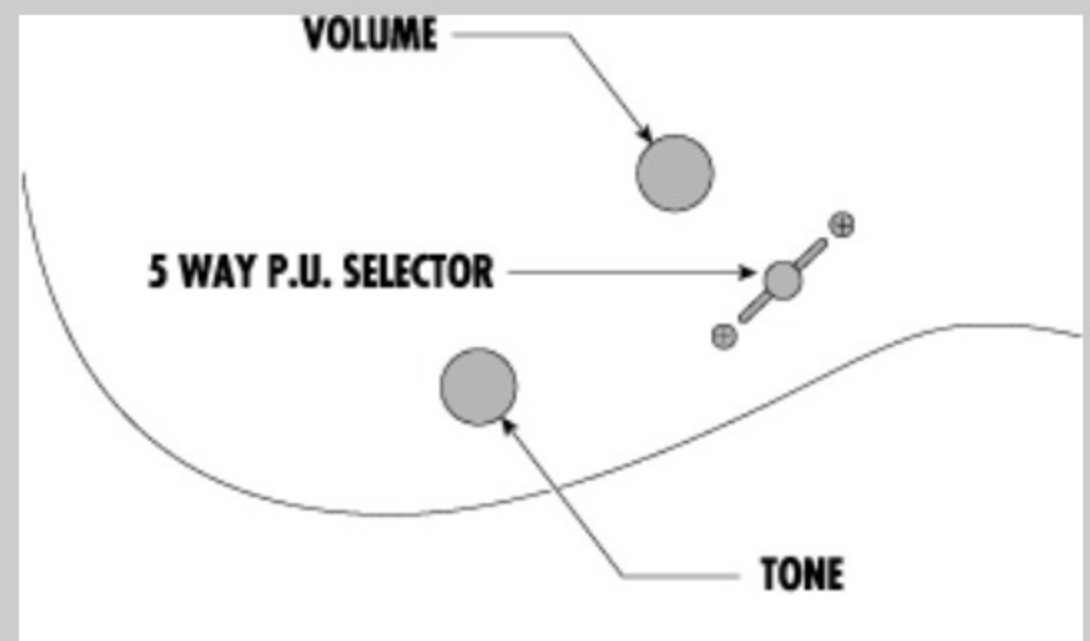

RG550DX GENESIS COLLECTION

MADE IN JAPAN

LB : Laser Blue

COLOR VARIATION :

SHARE :  

SPEC

SPEC

neck type	Super Wizard / 5pc Maple/Walnut neck
top/back/body	Basswood body
fretboard	Bound Granadillo fretboard / White Sharktooth inlay
fret	Jumbo frets
number of frets	24
bridge	Edge tremolo bridge
string space	10.8mm
neck pickup	V7 (H) neck pickup (Passive/Ceramic)
middle pickup	S1 (S) middle pickup (Passive/Alnico)
bridge pickup	V8 (H) bridge pickup (Passive/Alnico)
factory tuning	1E,2B,3G,4D,5A,6E
strings	D'Addario® EXL120
string gauge	.009/.011/.016/.024/.032/.042
hardware color	Black

NECK DIMENSIONS

Scale :	648mm/25.5"
a : Width	43mm at NUT
b : Width	58mm at 24F
c : Thickness	17mm at 1F
d : Thickness	19mm at 12F
Radius :	430mmR

SWITCHING SYSTEM

CONTROLS

OTHERS

Recommended Case	M300C
Machine heads	Gotoh® machine heads