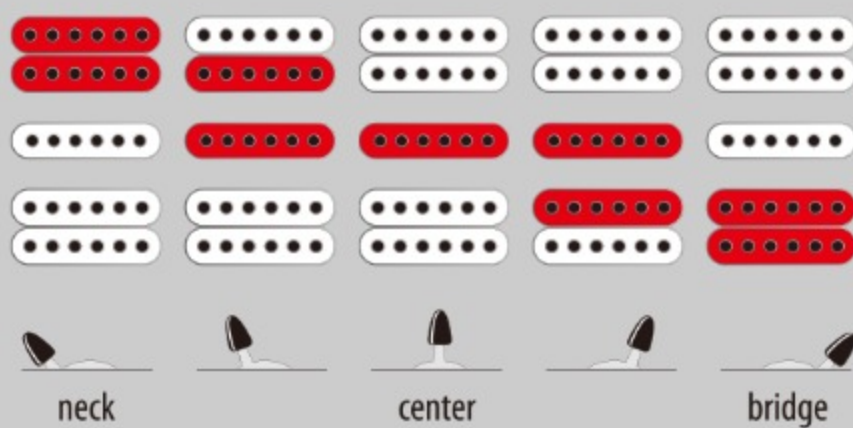

RG550DX GENESIS COLLECTION

MADE IN JAPAN

LB : Laser Blue

COLOR VARIATION :

SHARE :  

SPEC

SPEC

neck type	Super Wizard / 5pc Maple/Walnut neck
top/back/body	Basswood body
fretboard	Bound Granadillo fretboard / White Sharktooth inlay
fret	Jumbo frets
number of frets	24
bridge	Edge tremolo bridge
string space	10.8mm
neck pickup	V7 (H) neck pickup (Passive/Ceramic)
middle pickup	S1 (S) middle pickup (Passive/Alnico)
bridge pickup	V8 (H) bridge pickup (Passive/Alnico)
factory tuning	1E,2B,3G,4D,5A,6E
strings	D'Addario® EXL120
string gauge	.009/.011/.016/.024/.032/.042
hardware color	Black

NECK DIMENSIONS

Scale :	648mm/25.5"
a : Width	43mm at NUT
b : Width	58mm at 24F
c : Thickness	17mm at 1F
d : Thickness	19mm at 12F
Radius :	430mmR

SWITCHING SYSTEM

CONTROLS

OTHERS

Recommended Case	M300C
Machine heads	Gotoh® machine heads