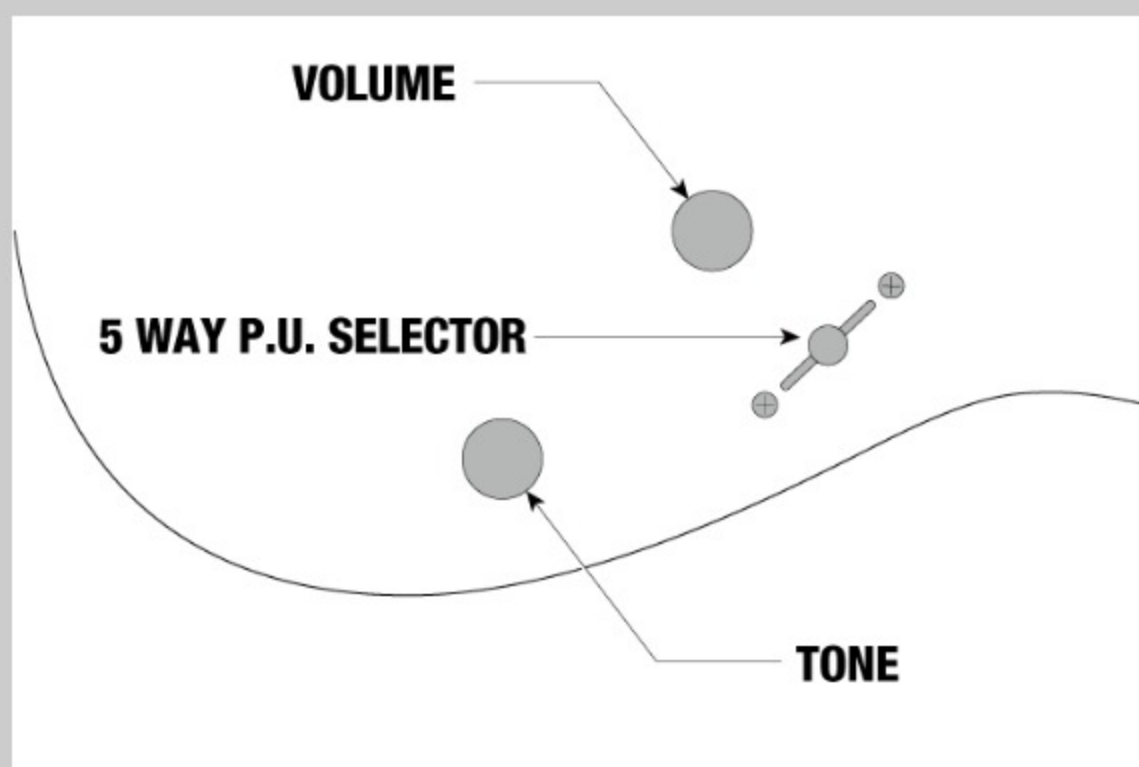

RG550L GENESIS COLLECTION

MADE IN JAPAN

COLOR VARIATION :

DY : Desert Sun Yellow

SHARE :

SPEC

SPECS

neck type	Super Wizard / 5pc Maple/Walnut neck
top/back/body	Basswood body
fretboard	Maple fretboard / Black dot inlay
fret	Jumbo frets
number of frets	24
bridge	Edge bridge
string space	10.8mm
neck pickup	V7 (H) neck pickup (Passive/Ceramic)
middle pickup	S1 (S) middle pickup (Passive/Alnico)
bridge pickup	V8 (H) bridge pickup (Passive/Alnico)
factory tuning	1E,2B,3G,4D,5A,6E
strings	D'Addario® EXL120
string gauge	.009/.011/.016/.024/.032/.042
nut	Locking nut
hardware color	Black

NECK DIMENSIONS

Scale :	648mm/25.5"
a : Width	43mm at NUT
b : Width	58mm at 24F
c : Thickness	17mm at 1F
d : Thickness	19mm at 12F
Radius :	430mmR

DESCRIPTION +

SWITCHING SYSTEM

DESCRIPTION

+

CONTROLS

DESCRIPTION