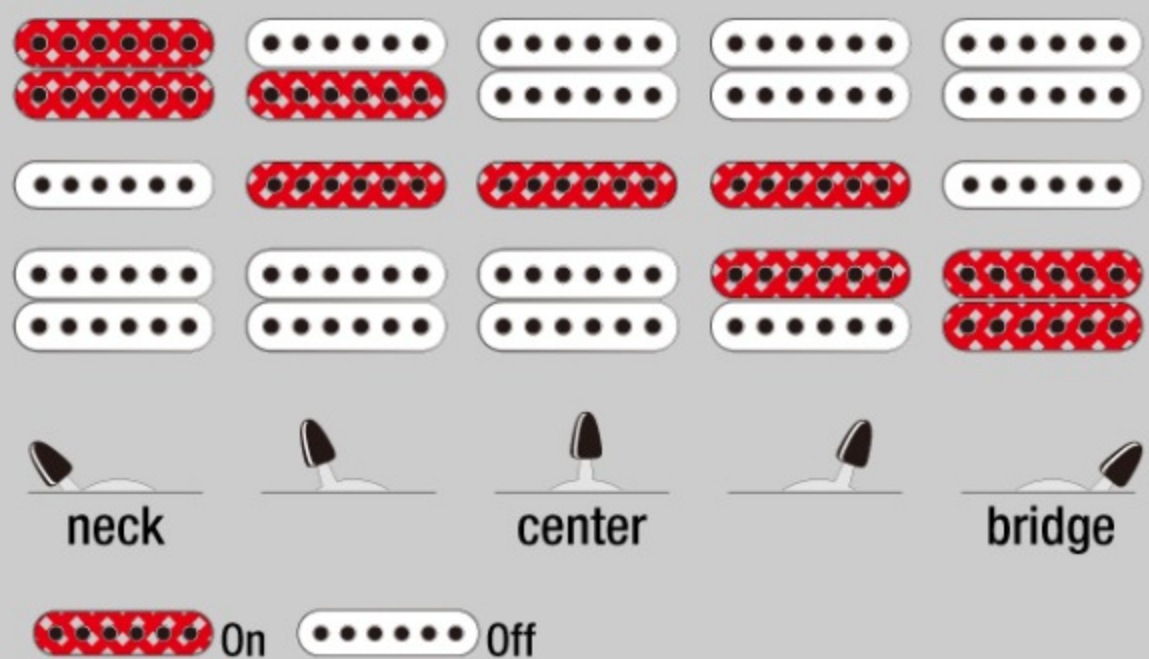

RG550L GENESIS COLLECTION

MADE IN JAPAN

COLOR VARIATION :

DY : Desert Sun Yellow

SHARE :

SPEC

SPECS

neck type	Super Wizard / 5pc Maple/Walnut neck
top/back/body	Basswood body
fretboard	Maple fretboard / Black dot inlay
fret	Jumbo frets
number of frets	24
bridge	Edge bridge
string space	10.8mm
neck pickup	V7 (H) neck pickup (Passive/Ceramic)
middle pickup	S1 (S) middle pickup (Passive/Alnico)
bridge pickup	V8 (H) bridge pickup (Passive/Alnico)
factory tuning	1E,2B,3G,4D,5A,6E
strings	D'Addario® EXL120
string gauge	.009/.011/.016/.024/.032/.042
nut	Locking nut
hardware color	Black

NECK DIMENSIONS

Scale :	648mm/25.5"
a : Width	43mm at NUT
b : Width	58mm at 24F
c : Thickness	17mm at 1F
d : Thickness	19mm at 12F
Radius :	430mmR

DESCRIPTION +

SWITCHING SYSTEM

DESCRIPTION

+

CONTROLS

DESCRIPTION

+

OTHER FEATURES

Recommended Case	MR500C
Recommended Bag	IGB724-BK
Gotoh® machine heads	