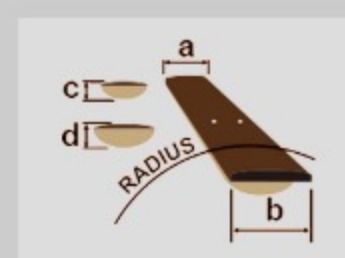

RG550L GENESIS COLLECTION

MADE IN JAPAN

COLOR VARIATION :

DY : Desert Sun Yellow

SHARE :

SPEC

SPECS

neck type	Super Wizard / 5pc Maple/Walnut neck
top/back/body	Basswood body
fretboard	Maple fretboard / Black dot inlay
fret	Jumbo frets
number of frets	24
bridge	Edge bridge
string space	10.8mm
neck pickup	V7 (H) neck pickup (Passive/Ceramic)
middle pickup	S1 (S) middle pickup (Passive/Alnico)
bridge pickup	V8 (H) bridge pickup (Passive/Alnico)
factory tuning	1E,2B,3G,4D,5A,6E
strings	D'Addario® EXL120
string gauge	.009/.011/.016/.024/.032/.042
nut	Locking nut
hardware color	Black

NECK DIMENSIONS

Scale :	648mm/25.5"
a : Width	43mm at NUT
b : Width	58mm at 24F
c : Thickness	17mm at 1F
d : Thickness	19mm at 12F
Radius :	430mmR

DESCRIPTION +

SWITCHING SYSTEM

DESCRIPTION

+

CONTROLS

DESCRIPTION