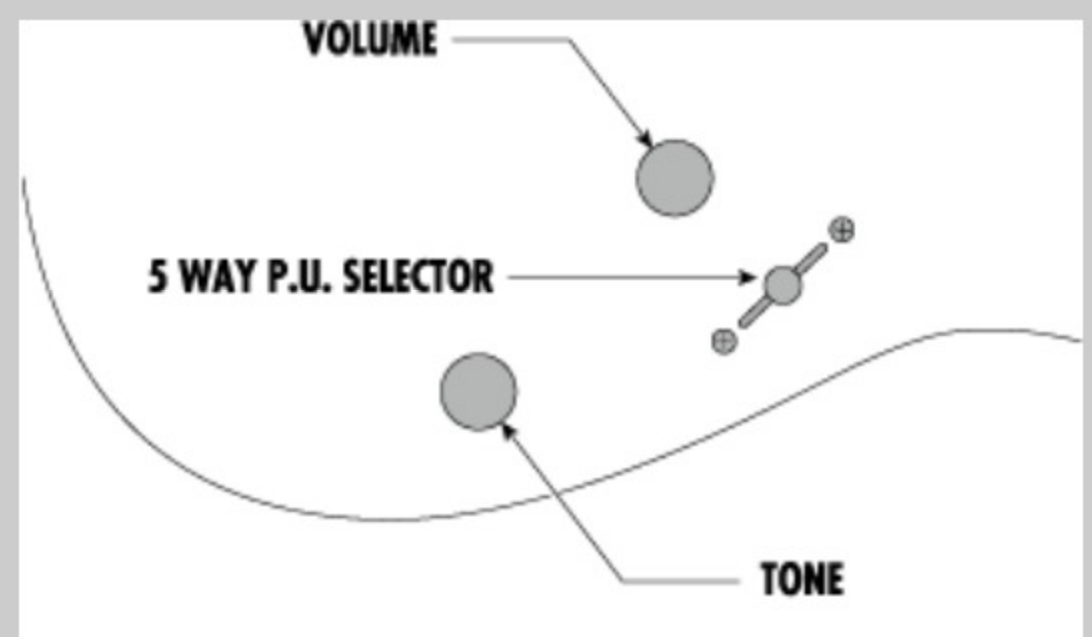

RG550L GENESIS COLLECTION

MADE IN JAPAN

DY : Desert Sun Yellow

COLOR VARIATION :  

SHARE :  

SPEC

SPEC

neck type	Super Wizard / 5pc Maple/Walnut neck
top/back/body	Basswood body
fretboard	Maple / Black dot inlay
fret	Jumbo frets
bridge	Edge tremolo bridge
string space	10.8mm
neck pickup	V7 (H) neck pickup (Passive/Ceramic)
middle pickup	S1 (S) middle pickup (Passive/Alnico)
bridge pickup	V8 (H) bridge pickup (Passive/Alnico)
hardware color	Black

NECK DIMENSIONS

Scale :	648mm/25.5"
a : Width	43mm at NUT
b : Width	58mm at 24F
c : Thickness	17mm at 1F
d : Thickness	19mm at 12F
Radius :	430mmR

SWITCHING SYSTEM

CONTROLS

OTHERS

Recommended Case MR500C