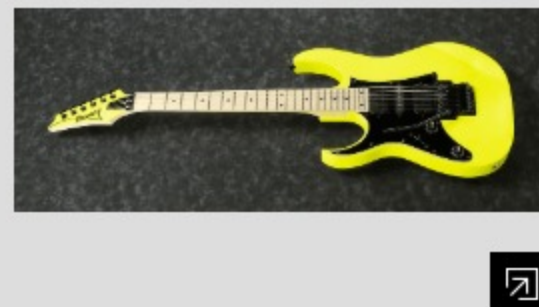

RG550L GENESIS COLLECTION

MADE IN JAPAN

DY : Desert Sun Yellow

COLOR VARIATION :  

SHARE :  

SPEC

SPEC

neck type	Super Wizard / 5pc Maple/Walnut neck
top/back/body	Basswood body
fretboard	Maple / Black dot inlay
fret	Jumbo frets
bridge	Edge tremolo bridge
string space	10.8mm
neck pickup	V7 (H) neck pickup (Passive/Ceramic)
middle pickup	S1 (S) middle pickup (Passive/Alnico)
bridge pickup	V8 (H) bridge pickup (Passive/Alnico)
hardware color	Black

NECK DIMENSIONS

Scale :	648mm/25.5"
a : Width	43mm at NUT
b : Width	58mm at 24F
c : Thickness	17mm at 1F
d : Thickness	19mm at 12F
Radius :	430mmR

SWITCHING SYSTEM

CONTROLS

OTHERS

Recommended Case MR500C