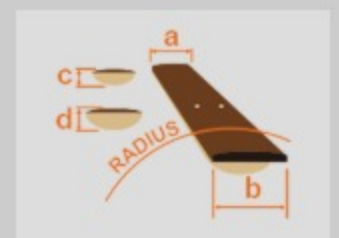

RG550L GENESIS COLLECTION

MADE IN JAPAN

DY : Desert Sun Yellow

COLOR VARIATION :  

SHARE :  

SPEC

SPEC

neck type	Super Wizard / 5pc Maple/Walnut neck
top/back/body	Basswood body
fretboard	Maple / Black dot inlay
fret	Jumbo frets
bridge	Edge tremolo bridge
string space	10.8mm
neck pickup	V7 (H) neck pickup (Passive/Ceramic)
middle pickup	S1 (S) middle pickup (Passive/Alnico)
bridge pickup	V8 (H) bridge pickup (Passive/Alnico)
hardware color	Black

NECK DIMENSIONS

Scale :	648mm/25.5"
a : Width	43mm at NUT
b : Width	58mm at 24F
c : Thickness	17mm at 1F
d : Thickness	19mm at 12F
Radius :	430mmR

SWITCHING SYSTEM

CONTROLS

OTHERS

Recommended Case MR500C