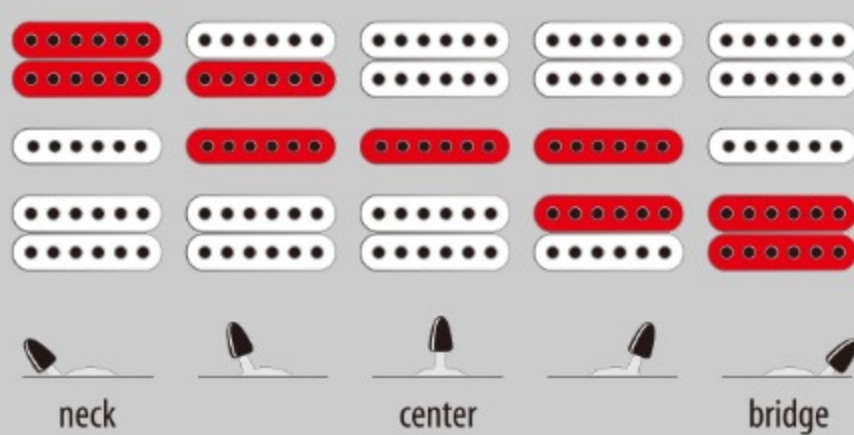

RG550L GENESIS COLLECTION

MADE IN JAPAN

DY : Desert Sun Yellow

COLOR VARIATION :  

SHARE :  

SPEC

SPEC

neck type	Super Wizard / 5pc Maple/Walnut neck
top/back/body	Basswood body
fretboard	Maple / Black dot inlay
fret	Jumbo frets
bridge	Edge tremolo bridge
string space	10.8mm
neck pickup	V7 (H) neck pickup (Passive/Ceramic)
middle pickup	S1 (S) middle pickup (Passive/Alnico)
bridge pickup	V8 (H) bridge pickup (Passive/Alnico)
hardware color	Black

NECK DIMENSIONS

Scale :	648mm/25.5"
a : Width	43mm at NUT
b : Width	58mm at 24F
c : Thickness	17mm at 1F
d : Thickness	19mm at 12F
Radius :	430mmR

SWITCHING SYSTEM

CONTROLS

OTHERS

Recommended Case MR500C