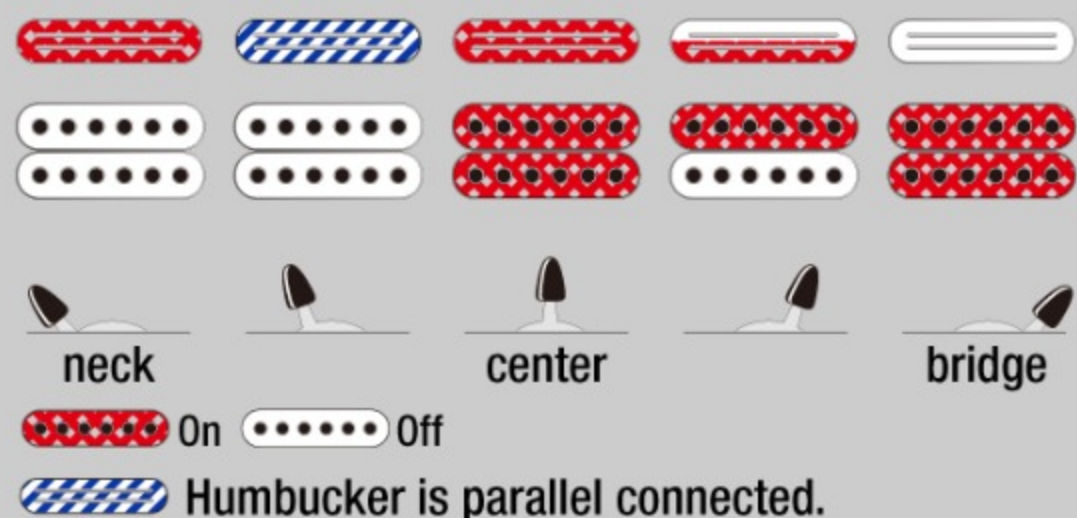

RG565 GENESIS COLLECTION

MADE IN JAPAN

COLOR VARIATION :  

LB : Laser Blue

SHARE :  

SPEC

SPECS

neck type	Super Wizard / 5pc Maple/Walnut neck
top/back/body	Basswood body
fretboard	Maple fretboard / Matching color dot inlay
fret	Jumbo frets
number of frets	24
bridge	Edge tremolo bridge
string space	10.8mm
neck pickup	Infinity R (H) neck pickup (Passive/Ceramic)
bridge pickup	V8 (H) bridge pickup (Passive/Alnico)
factory tuning	1E,2B,3G,4D,5A,6E
strings	D'Addario® EXL120
string gauge	.009/.011/.016/.024/.032/.042
nut	Locking nut
hardware color	Black

NECK DIMENSIONS

Scale :	648mm/25.5"
a : Width	43mm at NUT
b : Width	58mm at 24F
c : Thickness	17mm at 1F
d : Thickness	19mm at 12F
Radius :	430mmR

DESCRIPTION +

SWITCHING SYSTEM

DESCRIPTION +

CONTROLS

DESCRIPTION +

OTHER FEATURES

Recommended Case	MR500C
Recommended Bag	IGB724-BK
Gotoh® machine heads	