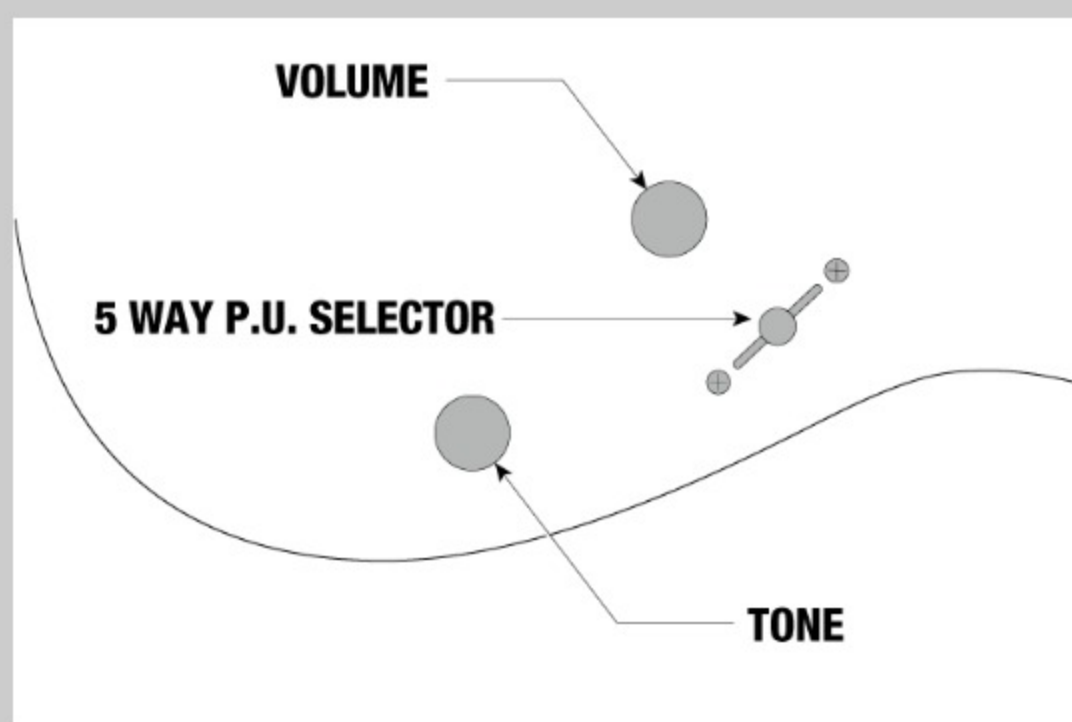

RG565 GENESIS COLLECTION

MADE IN JAPAN

COLOR VARIATION :  

LB : Laser Blue

SHARE :  

SPEC

SPECS

neck type	Super Wizard / 5pc Maple/Walnut neck
top/back/body	Basswood body
fretboard	Maple fretboard / Matching color dot inlay
fret	Jumbo frets
number of frets	24
bridge	Edge tremolo bridge
string space	10.8mm
neck pickup	Infinity R (H) neck pickup (Passive/Ceramic)
bridge pickup	V8 (H) bridge pickup (Passive/Alnico)
factory tuning	1E,2B,3G,4D,5A,6E
strings	D'Addario® EXL120
string gauge	.009/.011/.016/.024/.032/.042
nut	Locking nut
hardware color	Black

NECK DIMENSIONS

Scale :	648mm/25.5"
a : Width	43mm at NUT
b : Width	58mm at 24F
c : Thickness	17mm at 1F
d : Thickness	19mm at 12F
Radius :	430mmR

DESCRIPTION +

SWITCHING SYSTEM

DESCRIPTION +

CONTROLS

DESCRIPTION +