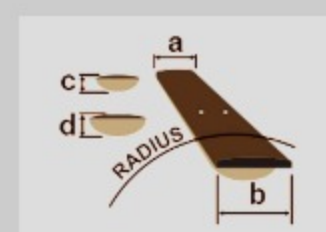

RG565 GENESIS COLLECTION

MADE IN JAPAN

COLOR VARIATION :  

LB : Laser Blue

SHARE :  

SPEC

SPECS

neck type	Super Wizard / 5pc Maple/Walnut neck
top/back/body	Basswood body
fretboard	Maple fretboard / Matching color dot inlay
fret	Jumbo frets
number of frets	24
bridge	Edge tremolo bridge
string space	10.8mm
neck pickup	Infinity R (H) neck pickup (Passive/Ceramic)
bridge pickup	V8 (H) bridge pickup (Passive/Alnico)
factory tuning	1E,2B,3G,4D,5A,6E
strings	D'Addario® EXL120
string gauge	.009/.011/.016/.024/.032/.042
nut	Locking nut
hardware color	Black

NECK DIMENSIONS

Scale :	648mm/25.5"
a : Width	43mm at NUT
b : Width	58mm at 24F
c : Thickness	17mm at 1F
d : Thickness	19mm at 12F
Radius :	430mmR

DESCRIPTION +

SWITCHING SYSTEM

DESCRIPTION +

CONTROLS

DESCRIPTION +