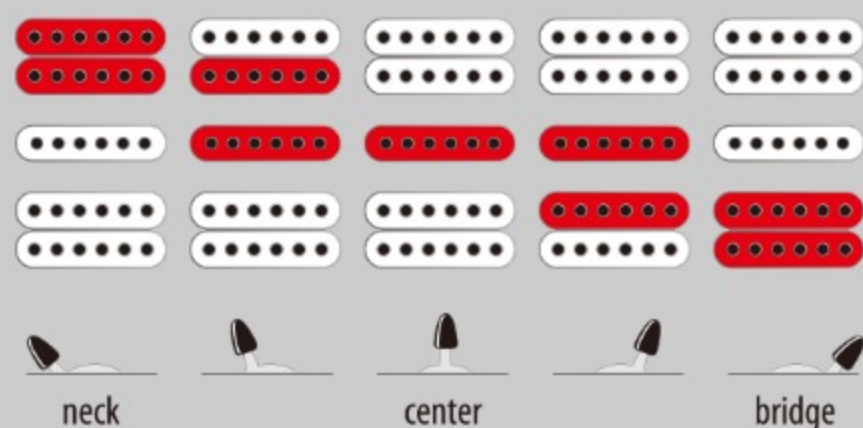

RG570 GENESIS COLLECTION

MADE IN JAPAN

JB : Jewel Blue

COLOR VARIATION :

SHARE : [f](#) [t](#)

SPEC

SPEC

neck type	Super Wizard / 5pc Maple/Walnut neck
top/back/body	Basswood body
fretboard	Rosewood / White dot inlay
fret	Jumbo frets
bridge	Edge tremolo bridge
neck pickup	V7 (H) neck pickup (Passive/Ceramic)
middle pickup	S1 (S) middle pickup (Passive/Alnico)
bridge pickup	V8 (H) bridge pickup (Passive/Alnico)
hardware color	Black

NECK DIMENSIONS

Scale :	648mm/25.5"
a : Width	43mm at NUT
b : Width	58mm at 24F
c : Thickness	17mm at 1F
d : Thickness	19mm at 12F
Radius :	430mmR

SWITCHING SYSTEM

CONTROLS

OTHERS

Recommended Case M300C