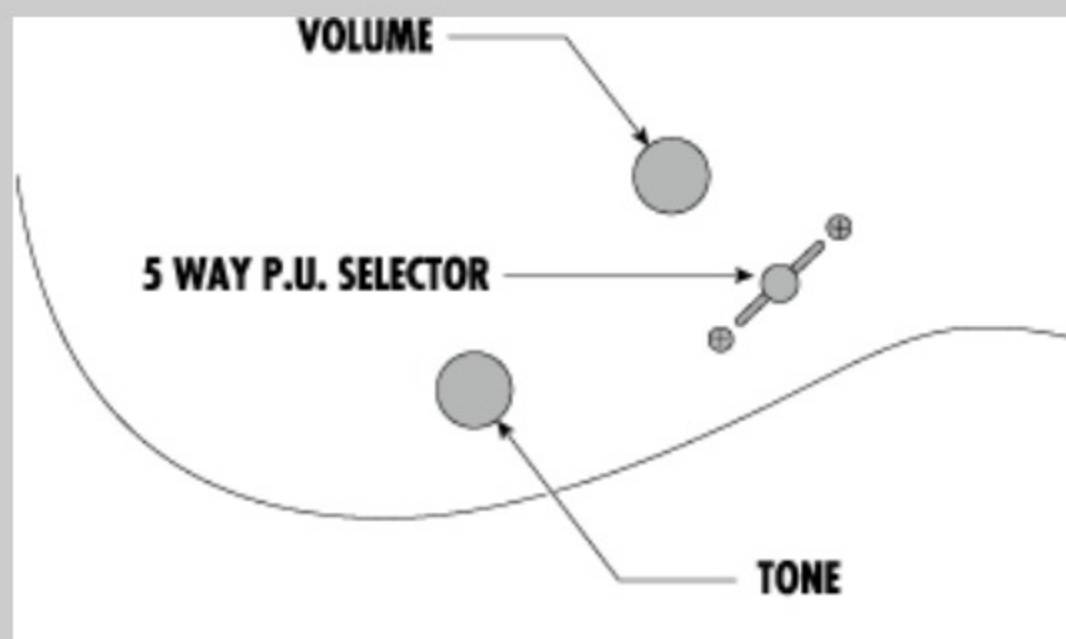

NECK DIMENSIONS

Scale :	648mm/25.5"
a : Width	43mm at NUT
b : Width	58mm at 24F
c : Thickness	17mm at 1F
d : Thickness	19mm at 12F
Radius :	430mmR

SWITCHING SYSTEM

CONTROLS

OTHERS

Recommended Case M300C