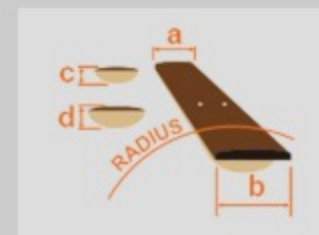

RG570 GENESIS COLLECTION

MADE IN JAPAN

JB : Jewel Blue

COLOR VARIATION :

SHARE : [f](#) [t](#)

SPEC

SPEC

neck type	Super Wizard / 5pc Maple/Walnut neck
top/back/body	Basswood body
fretboard	Rosewood / White dot inlay
fret	Jumbo frets
bridge	Edge tremolo bridge
neck pickup	V7 (H) neck pickup (Passive/Ceramic)
middle pickup	S1 (S) middle pickup (Passive/Alnico)
bridge pickup	V8 (H) bridge pickup (Passive/Alnico)
hardware color	Black

NECK DIMENSIONS

Scale :	648mm/25.5"
a : Width	43mm at NUT
b : Width	58mm at 24F
c : Thickness	17mm at 1F
d : Thickness	19mm at 12F
Radius :	430mmR

SWITCHING SYSTEM

CONTROLS

OTHERS

Recommended Case M300C