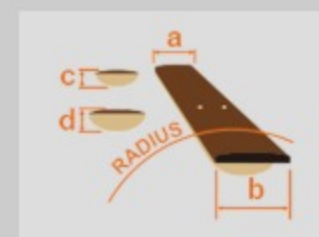

### SPEC

neck type	Nitro Wizard / 5pc Panga Panga/Walnut neck
top/back/body	Nyatoh body
fretboard	Macassar Ebony fretboard / White Step offset dot inlay
fret	Jumbo Sub Zero treated frets
number of frets	24
bridge	Edge-Zero II tremolo bridge
string space	10.8mm
neck pickup	SUSTAINIAC® Driver neck pickup
bridge pickup	DiMarzio® Fusion Edge (H) bridge pickup (Passive/Ceramic)
factory tuning	1E,2B,3G,4D,5A,6E
strings	D'Addario® EXL120
string gauge	.009/.011/.016/.024/.032/.042
hardware color	Black

### NECK DIMENSIONS

Scale :	648mm/25.5"
a : Width	43mm at NUT
b : Width	58mm at 24F
c : Thickness	19mm at 1F
d : Thickness	21mm at 12F
Radius :	400mmR

### SWITCHING SYSTEM

**Tone Pot Switch Push Down**

neck center bridge

**Tone Pot Switch Pull Up**

neck center bridge

Sustainiac ON