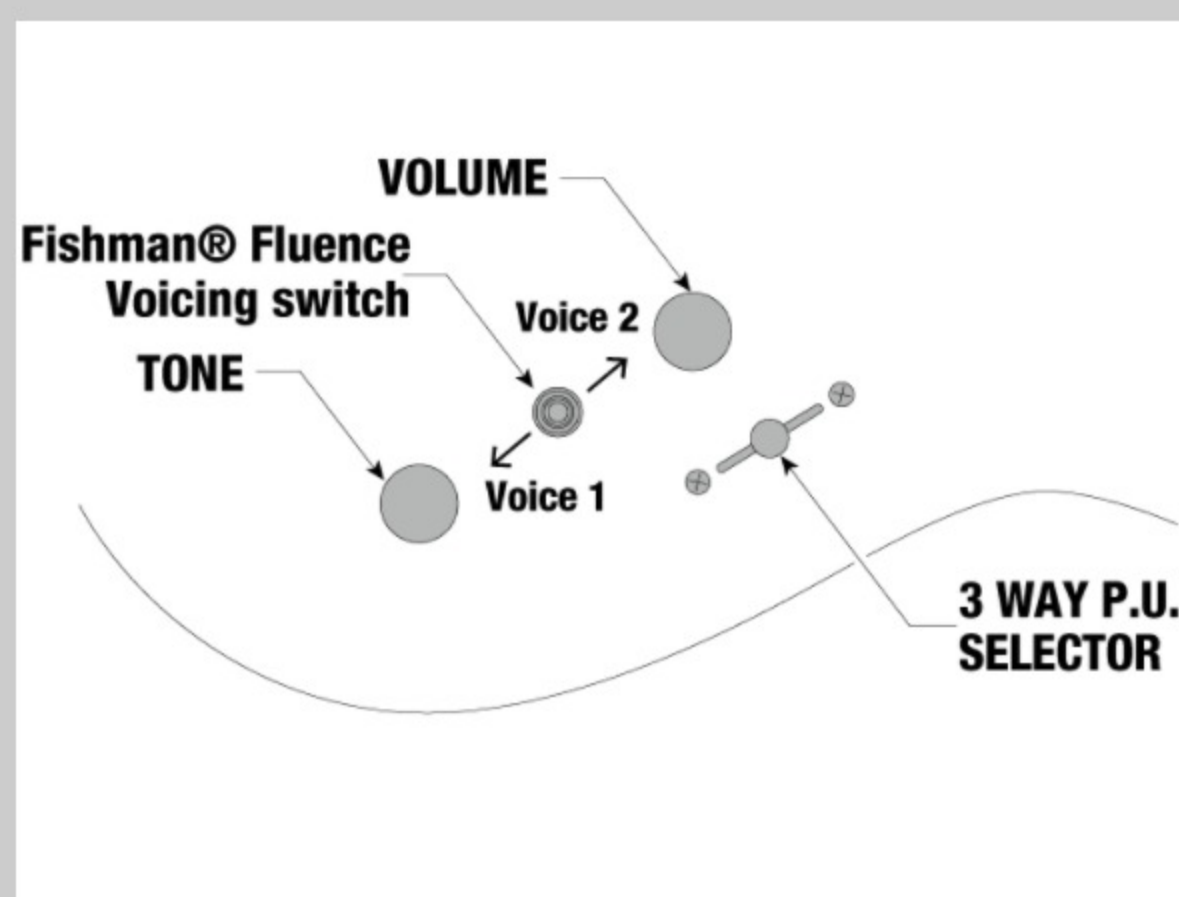

NECK DIMENSIONS

Scale :	648mm
a : Width	43mm at NUT
b : Width	58mm at 24F
c : Thickness	19mm at 1F
d : Thickness	21mm at 12F
Radius :	400mmR

DESCRIPTION +

SWITCHING SYSTEM

DESCRIPTION +

CONTROLS

DESCRIPTION +

OTHER FEATURES

Recommended Case	MR500C
Recommended Bag	IGB724-BK
Mini Toggle Switch for Voice changing	
Luminescent side dots	
Gotoh® MG-T locking machine heads	