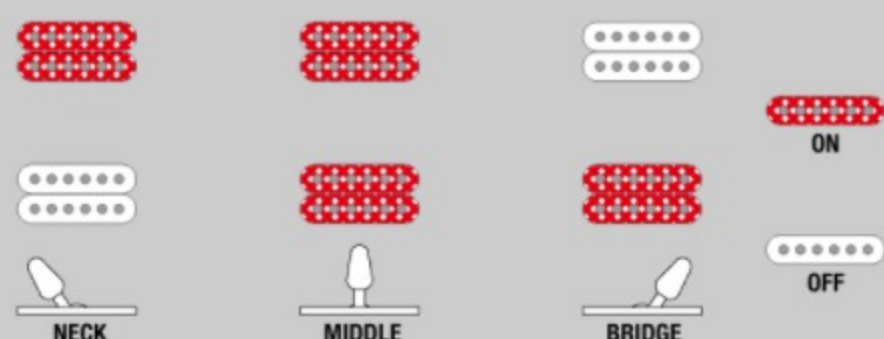

RG631ALF AXION LABEL

COLOR VARIATION : 

BCM : Blue Chameleon

SHARE :  

SPEC

SPECS

neck type	Nitro Wizard / 5pc Panga Panga/Walnut neck
top/back/body	Nyatoh body
fretboard	Macassar Ebony fretboard / White Step off-set dot inlay
fret	Jumbo Sub Zero treated frets
number of frets	24
bridge	Gibraltar Standard II bridge
string space	10.8mm
neck pickup	Fishman® Fluence Modern Humbucker Alnico (H) neck pickup (Active/Alnico)
bridge pickup	Fishman® Fluence Modern Humbucker Ceramic (H) bridge pickup (Active/Ceramic)
factory tuning	1E,2B,3G,4D,5A,6E
strings	D'Addario® EXL110
string gauge	.010/.013/.017/.026/.036/.046
nut	Plastic nut
hardware color	Black

NECK DIMENSIONS

Scale :	648mm
a : Width	43mm at NUT
b : Width	58mm at 24F
c : Thickness	19mm at 1F
d : Thickness	21mm at 12F
Radius :	400mmR

DESCRIPTION +

SWITCHING SYSTEM

DESCRIPTION +

CONTROLS

DESCRIPTION +

OTHER FEATURES

Recommended Case	MR500C
Recommended Bag	IGB724-BK
Mini Toggle Switch for Voice changing	
Luminescent side dots	
Gotoh® MG-T locking machine heads	