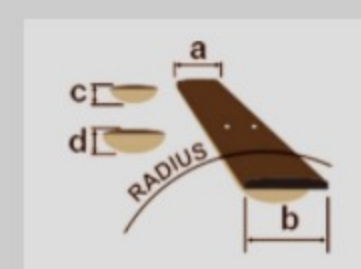

RG631ALF AXION LABEL

COLOR VARIATION : 

BCM : Blue Chameleon

SHARE :  

SPEC

SPECS

neck type	Nitro Wizard / 5pc Panga Panga/Walnut neck
top/back/body	Nyatoh body
fretboard	Macassar Ebony fretboard / White Step off-set dot inlay
fret	Jumbo Sub Zero treated frets
number of frets	24
bridge	Gibraltar Standard II bridge
string space	10.8mm
neck pickup	Fishman® Fluence Modern Humbucker Alnico (H) neck pickup (Active/Alnico)
bridge pickup	Fishman® Fluence Modern Humbucker Ceramic (H) bridge pickup (Active/Ceramic)
factory tuning	1E,2B,3G,4D,5A,6E
strings	D'Addario® EXL110
string gauge	.010/.013/.017/.026/.036/.046
nut	Plastic nut
hardware color	Black

NECK DIMENSIONS

Scale :	648mm
a : Width	43mm at NUT
b : Width	58mm at 24F
c : Thickness	19mm at 1F
d : Thickness	21mm at 12F
Radius :	400mmR

DESCRIPTION +

SWITCHING SYSTEM

DESCRIPTION +

CONTROLS

DESCRIPTION +

OTHER FEATURES

Recommended Case	MR500C
Recommended Bag	IGB724-BK
Mini Toggle Switch for Voice changing	
Luminescent side dots	
Gotoh® MG-T locking machine heads	