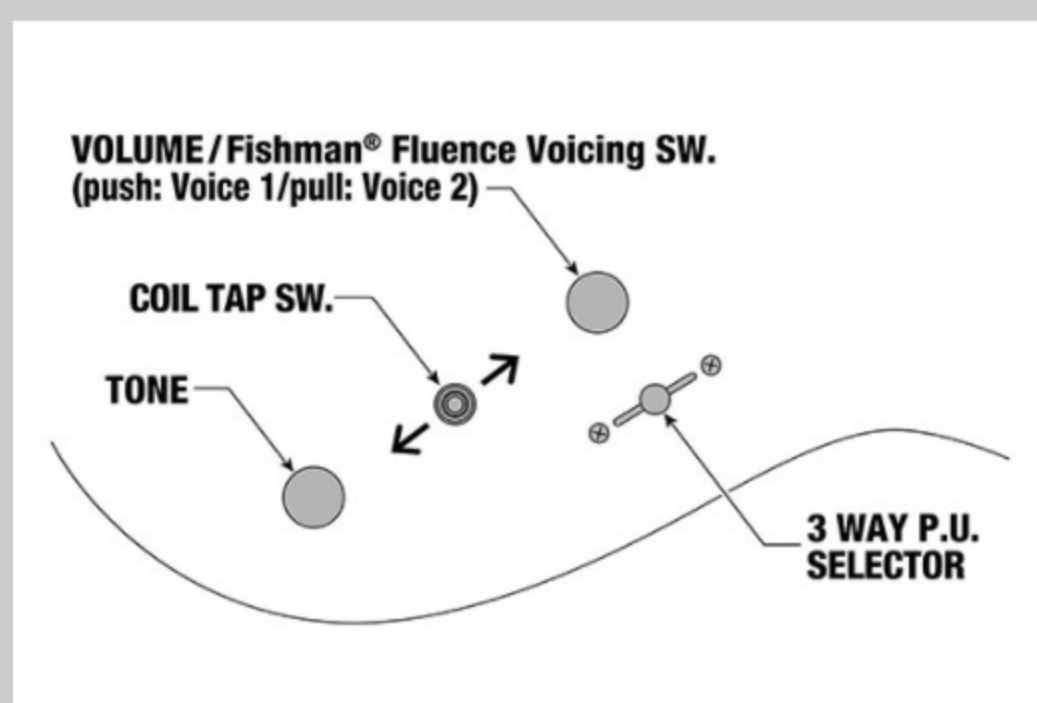

neck center bridge

 On Off

DESCRIPTION

+

CONTROLS

DESCRIPTION

+

OTHER FEATURES

Recommended Case	M300C
Recommended Bag	IGB540-BK
Gotoh® MG-T locking machine heads	
Fishman® Fluence™ Voicing switch on volume control (push/pull)	
Coil-tap switch	
Luminescent side dot inlay	
Schaller S-Locks strap lock pins	