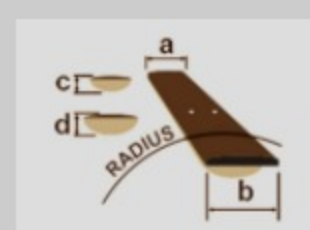

RG631ALF AXION LABEL

COLOR VARIATION : 

BCM : Blue Chameleon

SHARE :  

SPEC

SPECS

neck type	Nitro Wizard / 5pc Panga Panga/Walnut neck
top/back/body	Nyatoh body
fretboard	Macassar Ebony fretboard / White Step off-set dot inlay
fret	Jumbo Sub Zero treated frets
number of frets	24
bridge	Gibraltar Standard II bridge
string space	10.8mm
neck pickup	Fishman® Fluence™ Modern Humbucker Alnico (H) neck pickup (Active/Alnico)
bridge pickup	Fishman® Fluence™ Modern Humbucker Ceramic (H) bridge pickup (Active/Ceramic)
factory tuning	1E,2B,3G,4D,5A,6E
strings	D'Addario® EXL110
string gauge	.010/.013/.017/.026/.036/.046
hardware color	Black

NECK DIMENSIONS

Scale :	648mm
a : Width	43mm at NUT
b : Width	58mm at 24F
c : Thickness	19mm at 1F
d : Thickness	21mm at 12F
Radius :	400mmR

DESCRIPTION +

SWITCHING SYSTEM

COIL TAP OFF

neck center bridge

COIL TAP ON

neck center bridge

 On Off

DESCRIPTION

+

CONTROLS

DESCRIPTION

+

OTHER FEATURES

Recommended Case	M300C
Recommended Bag	IGB540-BK
Gotoh® MG-T locking machine heads	
Fishman® Fluence™ Voicing switch on volume control (push/pull)	
Coil-tap switch	
Luminescent side dot inlay	
Schaller S-Locks strap lock pins	