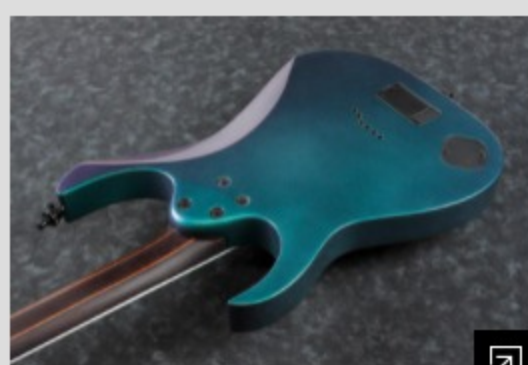

RG631ALF AXION LABEL

COLOR VARIATION : 

BCM : Blue Chameleon

SHARE :  

SPEC

SPECS

neck type	Nitro Wizard / 5pc Panga Panga/Walnut neck
top/back/body	Nyatoh body
fretboard	Macassar Ebony fretboard / White Step off-set dot inlay
fret	Jumbo Sub Zero treated frets
number of frets	24
bridge	Gibraltar Standard II bridge
string space	10.8mm
neck pickup	Fishman® Fluence™ Modern Humbucker Alnico (H) neck pickup (Active/Alnico)
bridge pickup	Fishman® Fluence™ Modern Humbucker Ceramic (H) bridge pickup (Active/Ceramic)
factory tuning	1E,2B,3G,4D,5A,6E
strings	D'Addario® EXL110
string gauge	.010/.013/.017/.026/.036/.046
hardware color	Black

NECK DIMENSIONS

Scale :	648mm
a : Width	43mm at NUT
b : Width	58mm at 24F
c : Thickness	19mm at 1F
d : Thickness	21mm at 12F
Radius :	400mmR

DESCRIPTION +

SWITCHING SYSTEM

COIL TAP OFF

neck center bridge

COIL TAP ON

neck center bridge

 On Off

DESCRIPTION

+

CONTROLS

DESCRIPTION

+

OTHER FEATURES

Recommended Case	M300C
Recommended Bag	IGB540-BK
Gotoh® MG-T locking machine heads	
Fishman® Fluence™ Voicing switch on volume control (push/pull)	
Coil-tap switch	
Luminescent side dot inlay	
Schaller S-Locks strap lock pins	