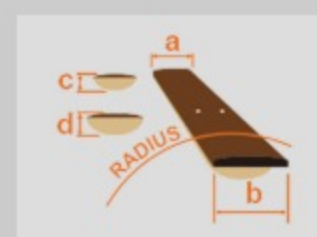

### SPEC

neck type	Super Wizard HP / 5pc Maple/Walnut neck
top/back/body	Ash body
fretboard	Bound Birdseye Maple / Black dot inlay
fret	Jumbo frets
bridge	Edge tremolo bridge
string space	10.8mm
neck pickup	DiMarzio® Air Norton™ (H) neck pickup (Passive/Alnico)
bridge pickup	DiMarzio® The Tone Zone® (H) bridge pickup (Passive/Alnico)
factory tuning	1E, 2B, 3G, 4D, 5A, 6E
string gauge	.009/.011/.016/.024/.032/.042
hardware color	Cosmo black

### NECK DIMENSIONS

Scale :	648mm/25.5"
a : Width	43mm at NUT
b : Width	58mm at 24F
c : Thickness	17mm at 1F
d : Thickness	19mm at 12F
Radius :	430mmR