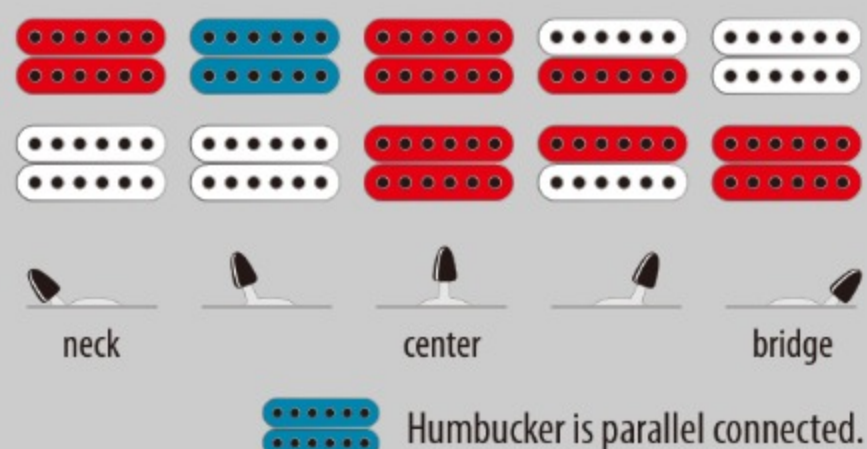

## SPEC

### SPEC

neck type	Super Wizard HP / 5pc Maple/Walnut neck
top/back/body	Ash body
fretboard	Bound Birdseye Maple / Black dot inlay
fret	Jumbo frets
bridge	Edge tremolo bridge
string space	10.8mm
neck pickup	DiMarzio® Air Norton™ (H) neck pickup (Passive/Alnico)
bridge pickup	DiMarzio® The Tone Zone® (H) bridge pickup (Passive/Alnico)
factory tuning	1E, 2B, 3G, 4D, 5A, 6E
string gauge	.009/.011/.016/.024/.032/.042
hardware color	Cosmo black

### SWITCHING SYSTEM