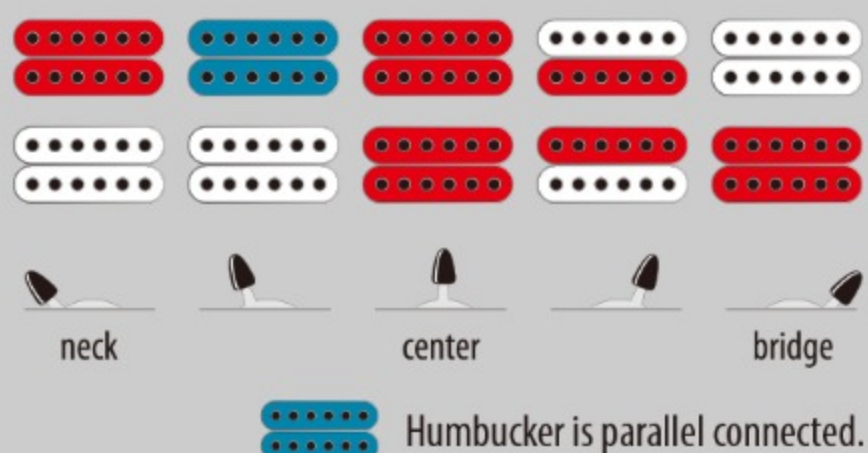

RG652AHMFS *Prestige*

MADE IN JAPAN

AMF : Aqua Blue Metallic Burst Flat

COLOR VARIATION :

SHARE :

SPEC

SPEC

neck type	Super Wizard HP / 5pc Maple/Walnut neck
top/back/body	Ash body
fretboard	Bound Birdseye Maple / Black dot inlay
fret	Jumbo frets / Prestige fret edge treatment
bridge	Gibraltar Standard II bridge
neck pickup	DiMarzio® Fusion Edge (H) neck pickup (Passive/Ceramic)
bridge pickup	DiMarzio® Fusion Edge (H) bridge pickup (Passive/Ceramic)
factory tuning	1E, 2B, 3G, 4D, 5A, 6E
string gauge	.010/.013/.017/.026/.036/.046
hardware color	Cosmo black

NECK DIMENSIONS

Scale :	648mm/25.5"
a : Width	43mm at NUT
b : Width	58mm at 24F
c : Thickness	17mm at 1F
d : Thickness	19mm at 12F
Radius :	430mmR

SWITCHING SYSTEM

CONTROLS

OTHERS

Included Case/Bag M20RG