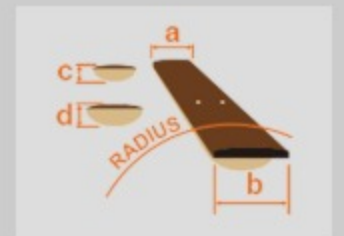

RG652AHMFS *Prestige*

MADE IN JAPAN

AMF : Aqua Blue Metallic Burst Flat

COLOR VARIATION :

SHARE :

SPEC

SPEC

neck type	Super Wizard HP / 5pc Maple/Walnut neck
top/back/body	Ash body
fretboard	Bound Birdseye Maple / Black dot inlay
fret	Jumbo frets / Prestige fret edge treatment
bridge	Gibraltar Standard II bridge
neck pickup	DiMarzio® Fusion Edge (H) neck pickup (Passive/Ceramic)
bridge pickup	DiMarzio® Fusion Edge (H) bridge pickup (Passive/Ceramic)
factory tuning	1E, 2B, 3G, 4D, 5A, 6E
string gauge	.010/.013/.017/.026/.036/.046
hardware color	Cosmo black

NECK DIMENSIONS

Scale :	648mm/25.5"
a : Width	43mm at NUT
b : Width	58mm at 24F
c : Thickness	17mm at 1F
d : Thickness	19mm at 12F
Radius :	430mmR

SWITCHING SYSTEM

CONTROLS

OTHERS

Included Case/Bag M20RG