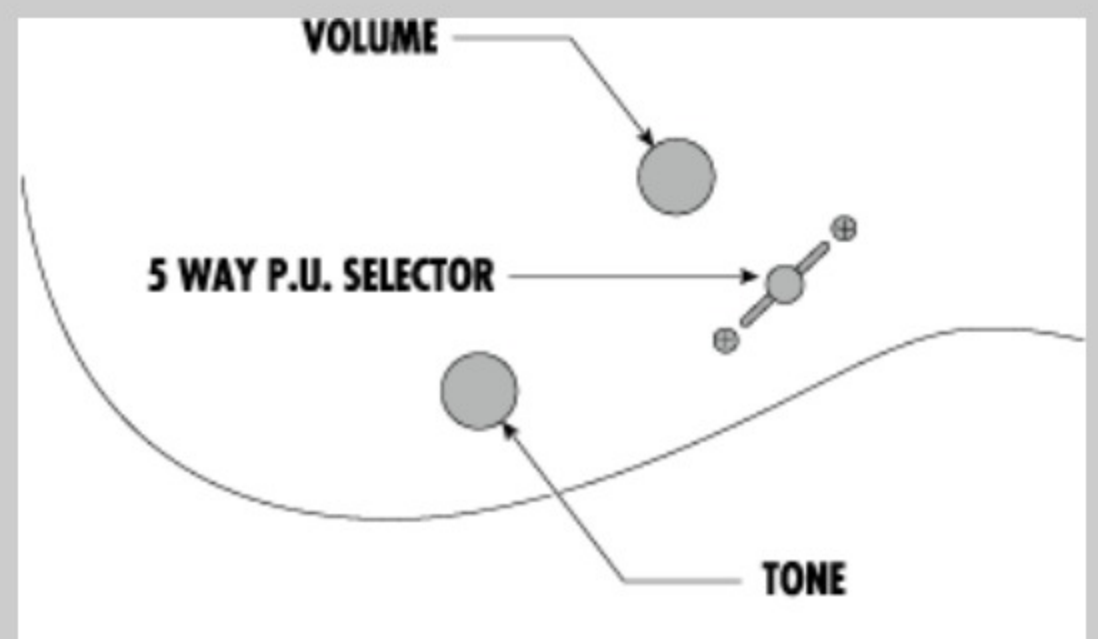

NECK DIMENSIONS

Scale :	648mm/25.5"
a : Width	43mm at NUT
b : Width	58mm at 24F
c : Thickness	17mm at 1F
d : Thickness	19mm at 12F
Radius :	430mmR

SWITCHING SYSTEM

CONTROLS

OTHERS

Included Case/Bag M20RG