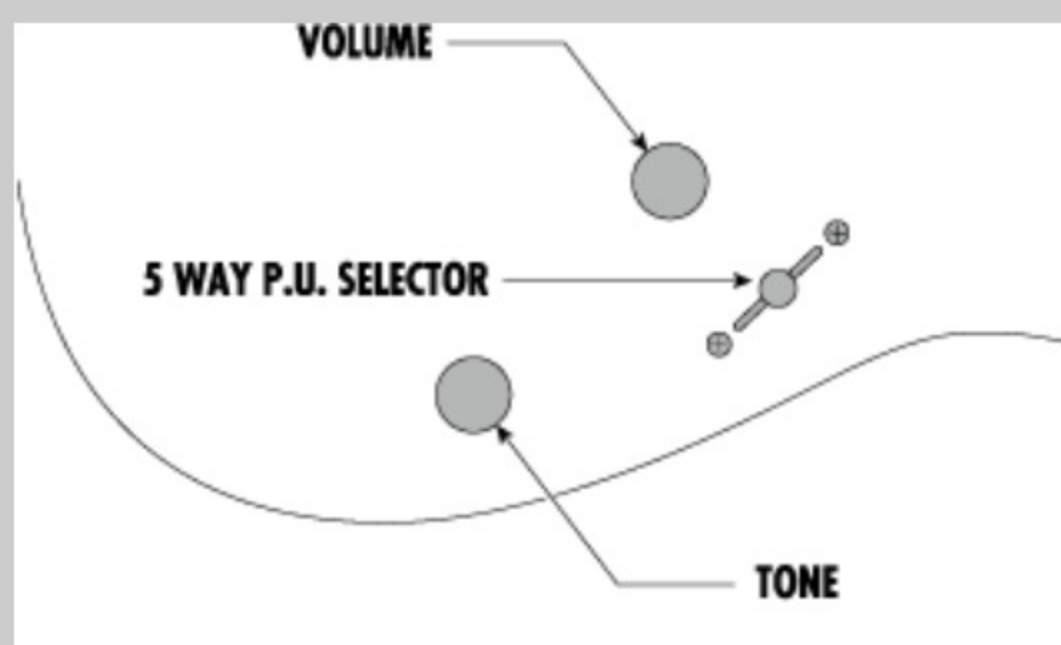

NECK DIMENSIONS

Scale :	648mm/25.5"
a : Width	43mm at NUT
b : Width	58mm at 24F
c : Thickness	17mm at 1F
d : Thickness	19mm at 12F
Radius :	430mmR

SWITCHING SYSTEM

CONTROLS

OTHERS

Gotoh® MG-T locking machine heads
Hardshell case included