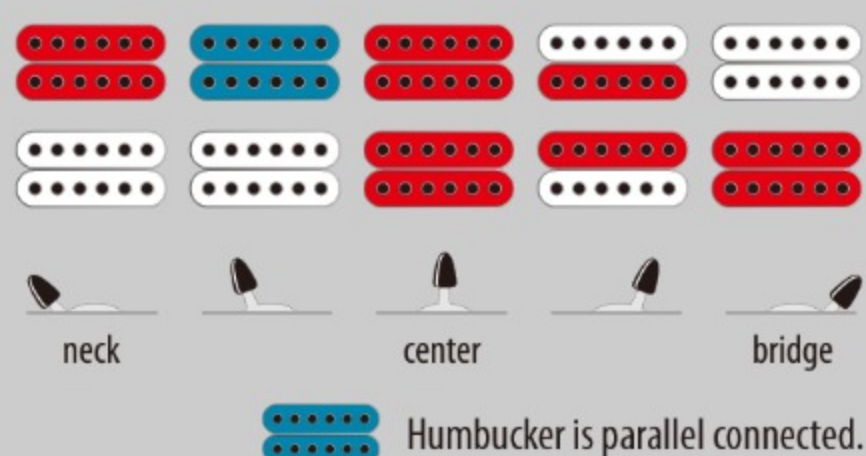

RG652AHMFX *Prestige*

MADE IN JAPAN

NGB : Nebula Green Burst

COLOR VARIATION :

SHARE :  

SPEC

SPEC

neck type	Super Wizard HP / 5pc Maple/Walnut neck
top/back/body	Ash body
fretboard	Bound Birdseye Maple / Black dot inlay
fret	Jumbo frets
bridge	Gibraltar Standard II bridge
string space	10.8mm
neck pickup	DiMarzio® Air Norton™ (H) neck pickup (Passive/Alnico)
bridge pickup	DiMarzio® The Tone Zone® (H) bridge pickup (Passive/Alnico)
factory tuning	1E, 2B, 3G, 4D, 5A, 6E
string gauge	.010/.013/.017/.026/.036/.046
nut	Graph Tech® nut
hardware color	Cosmo black

NECK DIMENSIONS

Scale :	648mm/25.5"
a : Width	43mm at NUT
b : Width	58mm at 24F
c : Thickness	17mm at 1F
d : Thickness	19mm at 12F
Radius :	430mmR

SWITCHING SYSTEM

CONTROLS

OTHERS

Gotoh® MG-T locking machine heads
Hardshell case included