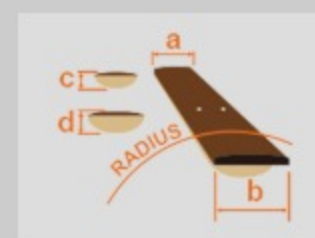

RG652AHMFX *Prestige*

MADE IN JAPAN

NGB : Nebula Green Burst

COLOR VARIATION :

SHARE :  

SPEC

SPEC

neck type	Super Wizard HP / 5pc Maple/Walnut neck
top/back/body	Ash body
fretboard	Bound Birdseye Maple / Black dot inlay
fret	Jumbo frets
bridge	Gibraltar Standard II bridge
string space	10.8mm
neck pickup	DiMarzio® Air Norton™ (H) neck pickup (Passive/Alnico)
bridge pickup	DiMarzio® The Tone Zone® (H) bridge pickup (Passive/Alnico)
factory tuning	1E, 2B, 3G, 4D, 5A, 6E
string gauge	.010/.013/.017/.026/.036/.046
nut	Graph Tech® nut
hardware color	Cosmo black

NECK DIMENSIONS

Scale :	648mm/25.5"
a : Width	43mm at NUT
b : Width	58mm at 24F
c : Thickness	17mm at 1F
d : Thickness	19mm at 12F
Radius :	430mmR

SWITCHING SYSTEM

CONTROLS

OTHERS

Gotoh® MG-T locking machine heads
Hardshell case included