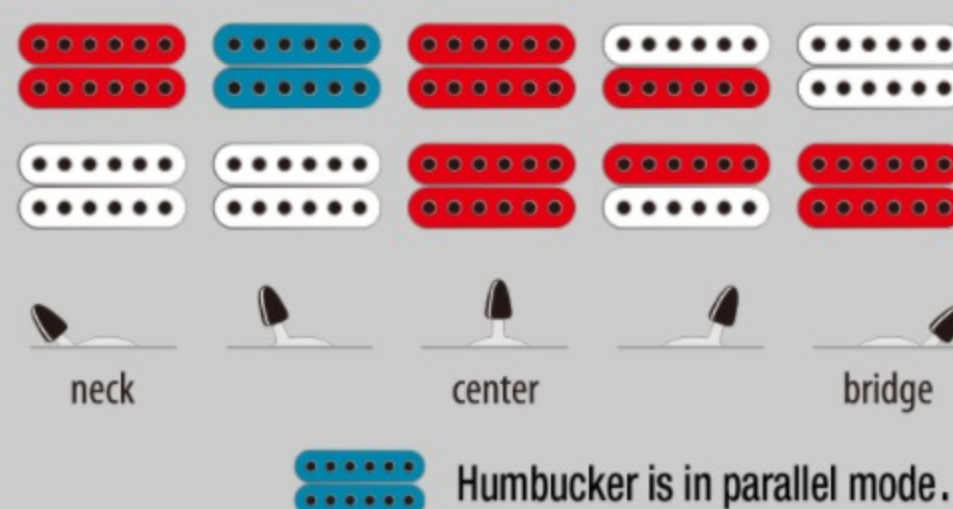

## SPEC

### SPECS

neck type	Super Wizard HP / 5pc Maple/Walnut neck
top/back/body	Ash body
fretboard	Bound Birdseye Maple / Black dot inlay
fret	Jumbo frets / Prestige fret edge treatment
bridge	Edge tremolo bridge
string space	10.8mm
neck pickup	DiMarzio® Air Norton™ (H) neck pickup (Passive/Alnico)
bridge pickup	DiMarzio® The Tone Zone® (H) bridge pickup (Passive/Alnico)
factory tuning	1E, 2B, 3G, 4D, 5A, 6E
string gauge	.009/.011/.016/.024/.032/.042
hardware color	Cosmo black

### SWITCHING SYSTEM