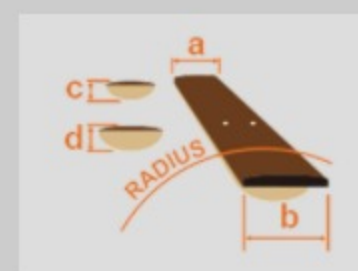

# RG652AHML *Prestige*

MADE IN JAPAN

NGB : Nebula Green Burst

COLOR VARIATION :

SHARE :  

### SPECS

neck type	Super Wizard HP / 5pc Maple/Walnut neck
top/back/body	Ash body
fretboard	Bound Birdseye Maple / Black dot inlay
fret	Jumbo frets / Prestige fret edge treatment
bridge	Edge tremolo bridge
string space	10.8mm
neck pickup	DiMarzio® Air Norton™ (H) neck pickup (Passive/Alnico)
bridge pickup	DiMarzio® The Tone Zone® (H) bridge pickup (Passive/Alnico)
factory tuning	1E, 2B, 3G, 4D, 5A, 6E
string gauge	.009/.011/.016/.024/.032/.042
hardware color	Cosmo black

### NECK DIMENSIONS

Scale :	648mm/25.5"
a : Width	43mm at NUT
b : Width	58mm at 24F
c : Thickness	17mm at 1F
d : Thickness	19mm at 12F
Radius :	430mmR