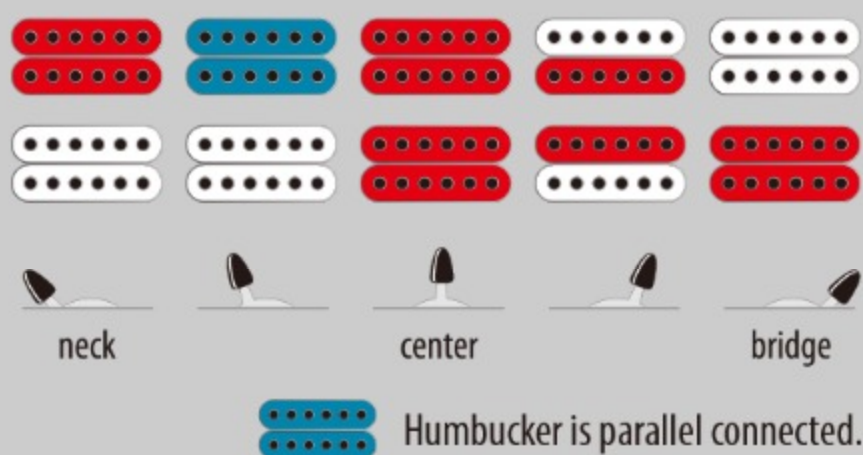

RG652AHMS *Prestige*

MADE IN JAPAN

OMF : Orange Metallic Burst Flat

COLOR VARIATION :

SHARE : [f](#) [t](#)

SPEC

SPEC

neck type	Super Wizard HP / 5pc Maple/Walnut neck
top/back/body	Ash body
fretboard	Bound Birdseye Maple / Black dot inlay
fret	Jumbo frets / Prestige fret edge treatment
bridge	Edge tremolo bridge
neck pickup	DiMarzio® Fusion Edge (H) neck pickup (Passive/Ceramic)
bridge pickup	DiMarzio® Fusion Edge (H) bridge pickup (Passive/Ceramic)
hardware color	Cosmo black

NECK DIMENSIONS

Scale :	648mm/25.5"
a : Width	43mm at NUT
b : Width	58mm at 24F
c : Thickness	17mm at 1F
d : Thickness	19mm at 12F
Radius :	430mmR

SWITCHING SYSTEM

CONTROLS

OTHERS

Hardshell case included