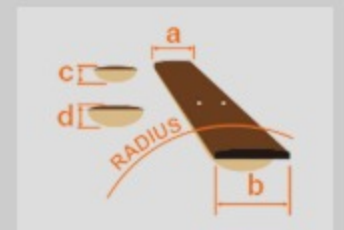

RG652AHMS *Prestige*

MADE IN JAPAN

OMF : Orange Metallic Burst Flat

COLOR VARIATION :

SHARE : [f](#) [t](#)

SPEC

SPEC

neck type	Super Wizard HP / 5pc Maple/Walnut neck
top/back/body	Ash body
fretboard	Bound Birdseye Maple / Black dot inlay
fret	Jumbo frets / Prestige fret edge treatment
bridge	Edge tremolo bridge
neck pickup	DiMarzio® Fusion Edge (H) neck pickup (Passive/Ceramic)
bridge pickup	DiMarzio® Fusion Edge (H) bridge pickup (Passive/Ceramic)
hardware color	Cosmo black

NECK DIMENSIONS

Scale :	648mm/25.5"
a : Width	43mm at NUT
b : Width	58mm at 24F
c : Thickness	17mm at 1F
d : Thickness	19mm at 12F
Radius :	430mmR

SWITCHING SYSTEM

CONTROLS

OTHERS

Hardshell case included