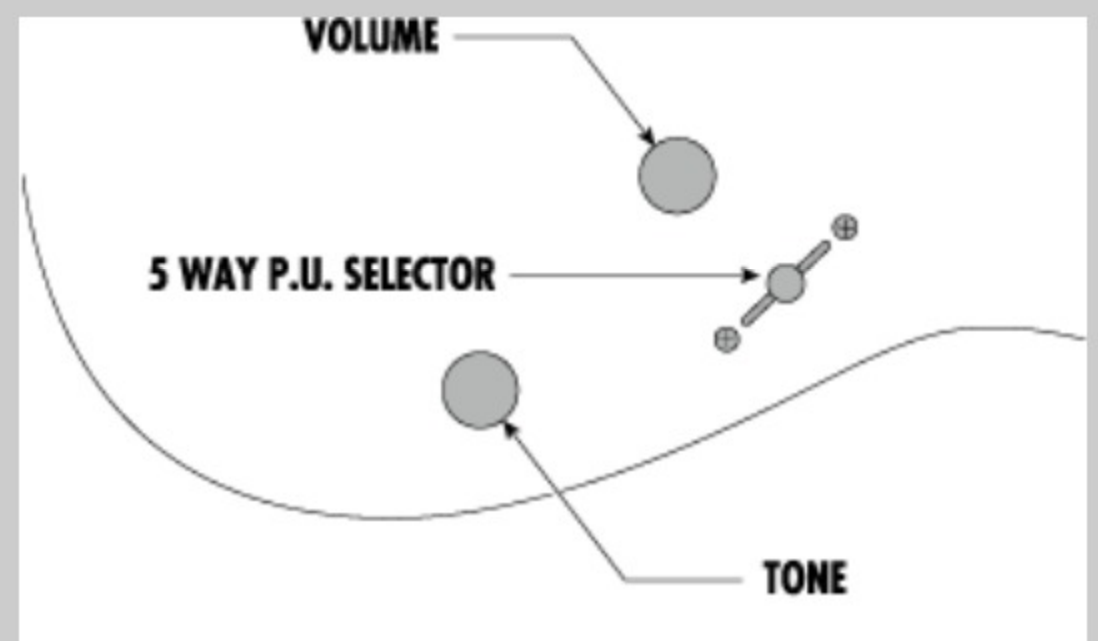

NECK DIMENSIONS

Scale :	648mm/25.5"
a : Width	43mm at NUT
b : Width	58mm at 24F
c : Thickness	17mm at 1F
d : Thickness	19mm at 12F
Radius :	430mmR

SWITCHING SYSTEM

CONTROLS

OTHERS

Hardshell case included