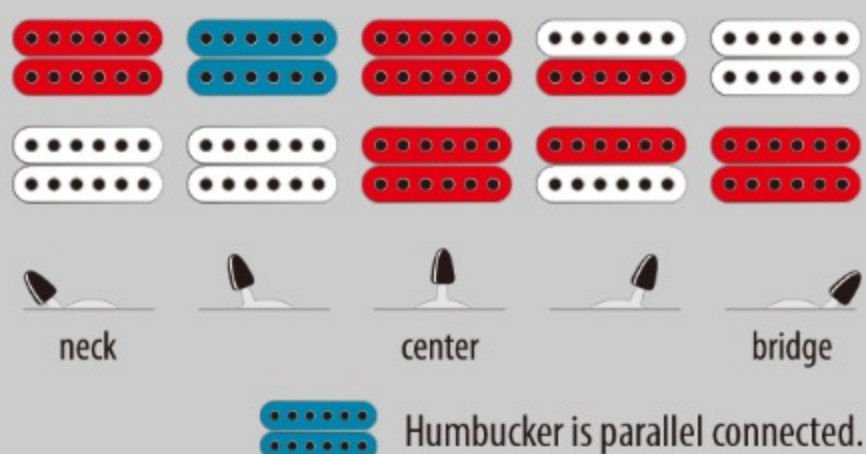

RG652BG *Prestige*

MADE IN JAPAN

NTF : Natural Flat

COLOR VARIATION :

SHARE :  

SPEC

SPEC

neck type	Super Wizard HP / 5pc Maple/Walnut neck
top/back/body	Sapele Burl top / African Mahogany body
fretboard	Bound Macassar Ebony fretboard / White dot inlay
fret	Jumbo frets / Prestige fret edge treatment
number of frets	24
bridge	Edge tremolo bridge
string space	10.8mm
neck pickup	DiMarzio® Air Norton™ (H) neck pickup (Passive/Alnico)
bridge pickup	DiMarzio® The Tone Zone® (H) bridge pickup (Passive/Alnico)
factory tuning	1E,2B,3G,4D,5A,6E
strings	D'Addario® EXL120
string gauge	.009/.011/.016/.024/.032/.042
hardware color	Gold

NECK DIMENSIONS

Scale :	648mm/25.5"
a : Width	43mm at NUT
b : Width	58mm at 24F
c : Thickness	17mm at 1F
d : Thickness	19mm at 12F
Radius :	430mmR

SWITCHING SYSTEM

CONTROLS

OTHERS

Gotoh® machine heads
Hardshell case included