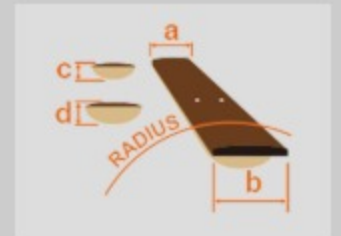

RG652BG *Prestige*

MADE IN JAPAN

NTF : Natural Flat

COLOR VARIATION :

SHARE :  

SPEC

SPEC

neck type	Super Wizard HP / 5pc Maple/Walnut neck
top/back/body	Sapele Burl top / African Mahogany body
fretboard	Bound Macassar Ebony fretboard / White dot inlay
fret	Jumbo frets / Prestige fret edge treatment
number of frets	24
bridge	Edge tremolo bridge
string space	10.8mm
neck pickup	DiMarzio® Air Norton™ (H) neck pickup (Passive/Alnico)
bridge pickup	DiMarzio® The Tone Zone® (H) bridge pickup (Passive/Alnico)
factory tuning	1E,2B,3G,4D,5A,6E
strings	D'Addario® EXL120
string gauge	.009/.011/.016/.024/.032/.042
hardware color	Gold

NECK DIMENSIONS

Scale :	648mm/25.5"
a : Width	43mm at NUT
b : Width	58mm at 24F
c : Thickness	17mm at 1F
d : Thickness	19mm at 12F
Radius :	430mmR

SWITCHING SYSTEM

CONTROLS

OTHERS

Gotoh® machine heads
Hardshell case included