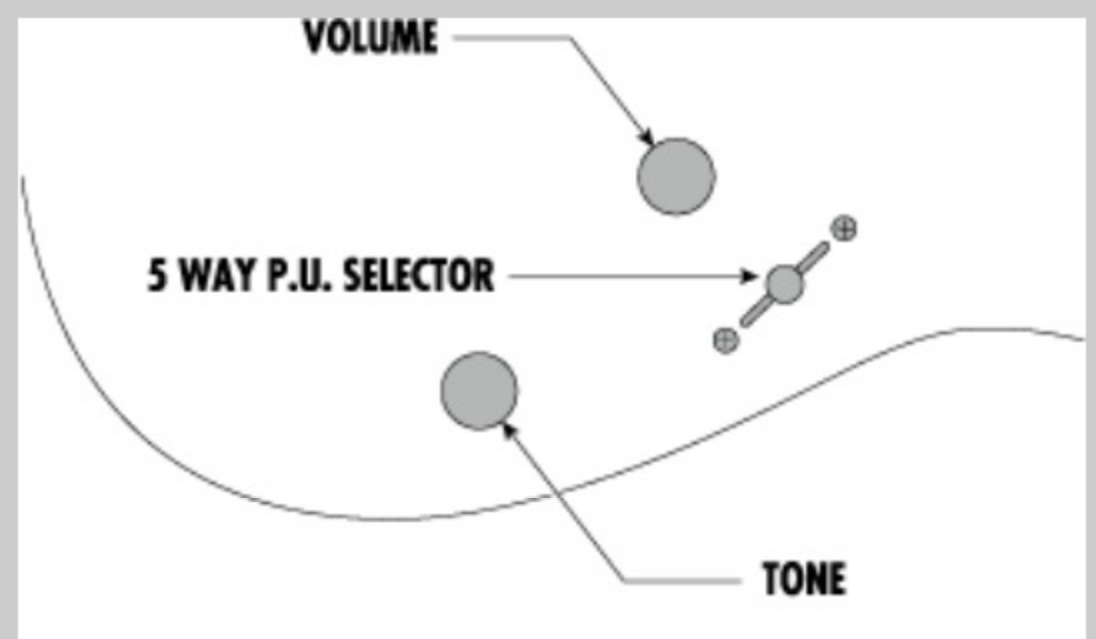

NECK DIMENSIONS

Scale :	648mm/25.5"
a : Width	43mm at NUT
b : Width	58mm at 24F
c : Thickness	17mm at 1F
d : Thickness	19mm at 12F
Radius :	430mmR

SWITCHING SYSTEM

CONTROLS

OTHERS

Gotoh® machine heads
Hardshell case included