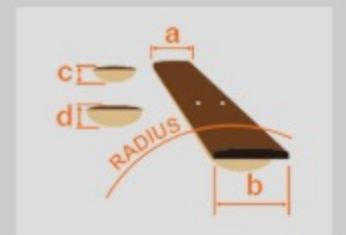

RG652BG *Prestige*

MADE IN JAPAN

NTF : Natural Flat

COLOR VARIATION :

SHARE :  

SPEC

SPEC

neck type	Super Wizard HP / 5pc Maple/Walnut neck
top/back/body	Sapele Burl top / African Mahogany body
fretboard	Bound Rosewood / White dot inlay
fret	Jumbo frets / Prestige fret edge treatment
bridge	Edge tremolo bridge
neck pickup	DiMarzio® Air Norton™ (H) neck pickup (Passive/Alnico)
bridge pickup	DiMarzio® The Tone Zone® (H) bridge pickup (Passive/Alnico)
hardware color	Gold

NECK DIMENSIONS

Scale :	648mm/25.5"
a : Width	43mm at NUT
b : Width	58mm at 24F
c : Thickness	17mm at 1F
d : Thickness	19mm at 12F
Radius :	430mmR

SWITCHING SYSTEM

CONTROLS

OTHERS

Included Case/Bag M20RG