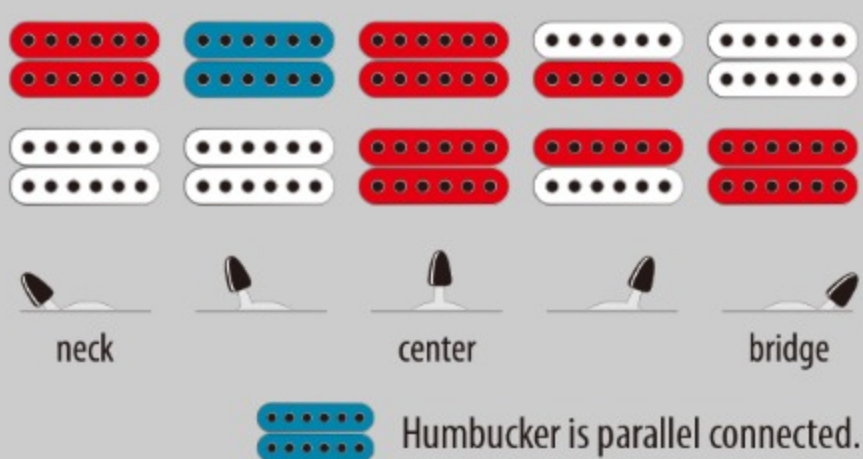

RG652BG *Prestige*

MADE IN JAPAN

NTF : Natural Flat

COLOR VARIATION :

SHARE :  

SPEC

SPEC

neck type	Super Wizard HP / 5pc Maple/Walnut neck
top/back/body	Sapele Burl top / African Mahogany body
fretboard	Bound Rosewood / White dot inlay
fret	Jumbo frets / Prestige fret edge treatment
bridge	Edge tremolo bridge
neck pickup	DiMarzio® Air Norton™ (H) neck pickup (Passive/Alnico)
bridge pickup	DiMarzio® The Tone Zone® (H) bridge pickup (Passive/Alnico)
hardware color	Gold

NECK DIMENSIONS

Scale :	648mm/25.5"
a : Width	43mm at NUT
b : Width	58mm at 24F
c : Thickness	17mm at 1F
d : Thickness	19mm at 12F
Radius :	430mmR

SWITCHING SYSTEM

CONTROLS

OTHERS

Included Case/Bag M20RG