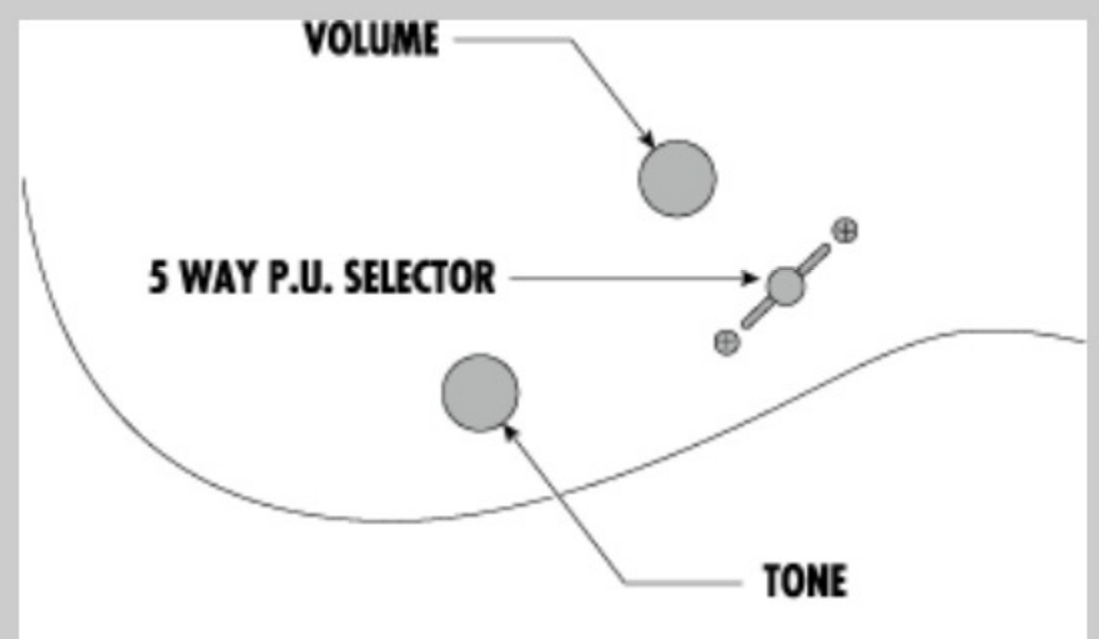

NECK DIMENSIONS

Scale :	648mm/25.5"
a : Width	43mm at NUT
b : Width	58mm at 24F
c : Thickness	17mm at 1F
d : Thickness	19mm at 12F
Radius :	430mmR

SWITCHING SYSTEM

CONTROLS

OTHERS

Included Case/Bag M20RG