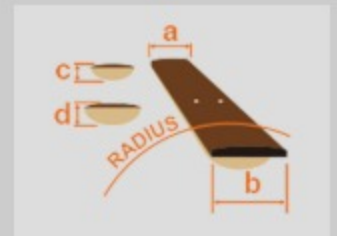

RG652LWFX *Prestige*

MADE IN JAPAN

COLOR VARIATION :

SHARE :

SPEC

SPEC

neck type	Super Wizard HP / 5pc Maple/Walnut neck
top/back/body	Limba Wood top / Basswood body
fretboard	Bound Macassar Ebony fretboard / White dot inlay
fret	Jumbo frets / Prestige fret edge treatment
number of frets	24
bridge	Gibraltar Standard II bridge
string space	10.8mm
neck pickup	DiMarzio® Air Norton™ (H) neck pickup (Passive/Alnico)
bridge pickup	DiMarzio® The Tone Zone® (H) bridge pickup (Passive/Alnico)
factory tuning	1E,2B,3G,4D,5A,6E
strings	D'Addario® EXL110
string gauge	.010/.013/.017/.026/.036/.046
nut	Graph Tech® BLACK TUSQ XL®
hardware color	Cosmo black

NECK DIMENSIONS

Scale :	648mm/25.5"
a : Width	43mm at NUT
b : Width	58mm at 24F
c : Thickness	17mm at 1F
d : Thickness	19mm at 12F
Radius :	430mmR

SWITCHING SYSTEM

CONTROLS

OTHERS

Gotoh® MG-T locking machine heads
Hardshell case included