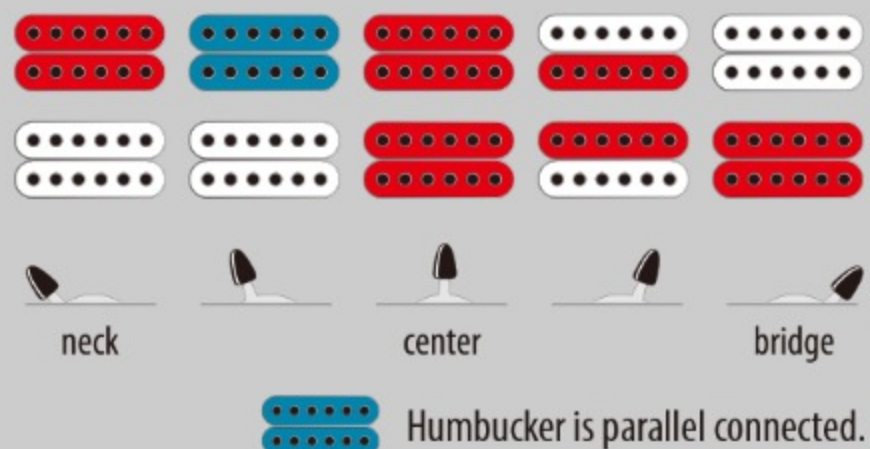

RG652LWFX *Prestige*

MADE IN JAPAN

COLOR VARIATION :

SHARE :

SPEC

SPEC

neck type	Super Wizard HP / 5pc Maple/Walnut neck
top/back/body	Limba Wood top / Basswood body
fretboard	Bound Macassar Ebony fretboard / White dot inlay
fret	Jumbo frets / Prestige fret edge treatment
number of frets	24
bridge	Gibraltar Standard II bridge
string space	10.8mm
neck pickup	DiMarzio® Air Norton™ (H) neck pickup (Passive/Alnico)
bridge pickup	DiMarzio® The Tone Zone® (H) bridge pickup (Passive/Alnico)
factory tuning	1E,2B,3G,4D,5A,6E
strings	D'Addario® EXL110
string gauge	.010/.013/.017/.026/.036/.046
nut	Graph Tech® BLACK TUSQ XL®
hardware color	Cosmo black

NECK DIMENSIONS

Scale :	648mm/25.5"
a : Width	43mm at NUT
b : Width	58mm at 24F
c : Thickness	17mm at 1F
d : Thickness	19mm at 12F
Radius :	430mmR

SWITCHING SYSTEM

CONTROLS

OTHERS

Gotoh® MG-T locking machine heads
Hardshell case included