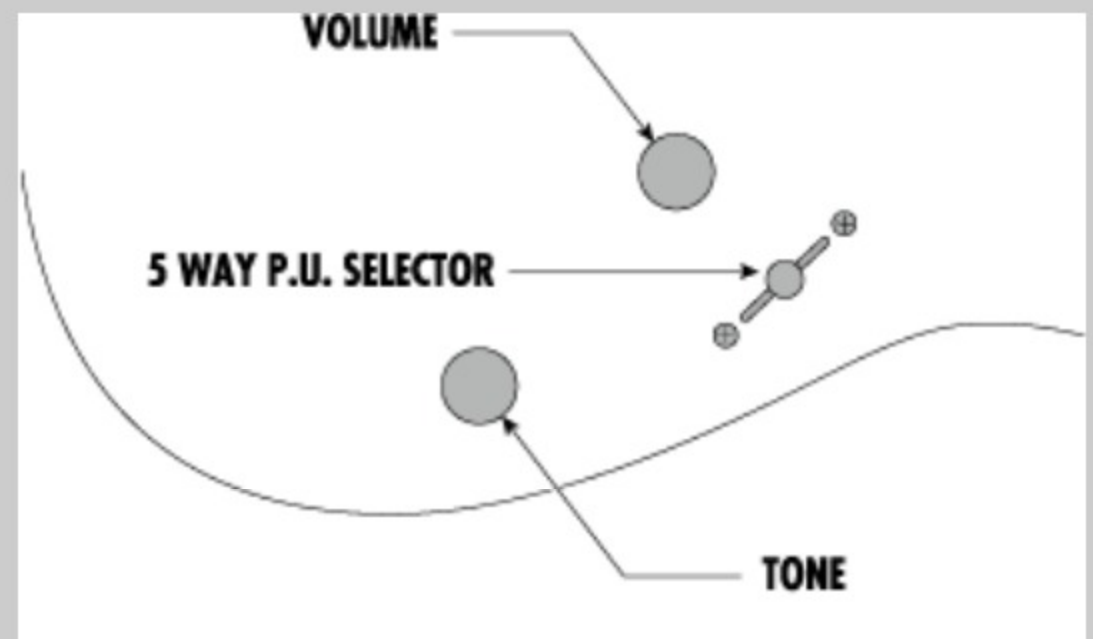

NECK DIMENSIONS

Scale :	648mm/25.5"
a : Width	43mm at NUT
b : Width	58mm at 24F
c : Thickness	17mm at 1F
d : Thickness	19mm at 12F
Radius :	430mmR

SWITCHING SYSTEM

CONTROLS

OTHERS

Gotoh® MG-T locking machine heads
Hardshell case included