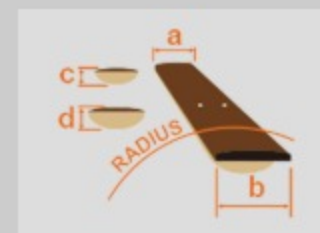

### SPEC

neck type	Super Wizard HP / 5pc Maple/Walnut neck
top/back/body	Limba Wood top / Basswood body
fretboard	Bound Marbled Rosewood / White dot inlay
fret	Jumbo frets / Prestige fret edge treatment
bridge	Gibraltar Standard II bridge
neck pickup	DiMarzio® Air Norton™ (H) neck pickup (Passive/Alnico)
bridge pickup	DiMarzio® The Tone Zone® (H) bridge pickup (Passive/Alnico)
factory tuning	1E, 2B, 3G, 4D, 5A, 6E
string gauge	.010/.013/.017/.026/.036/.046
nut	Graph Tech® nut
hardware color	Cosmo black

### NECK DIMENSIONS

Scale :	648mm/25.5"
a : Width	43mm at NUT
b : Width	58mm at 24F
c : Thickness	17mm at 1F
d : Thickness	19mm at 12F
Radius :	430mmR