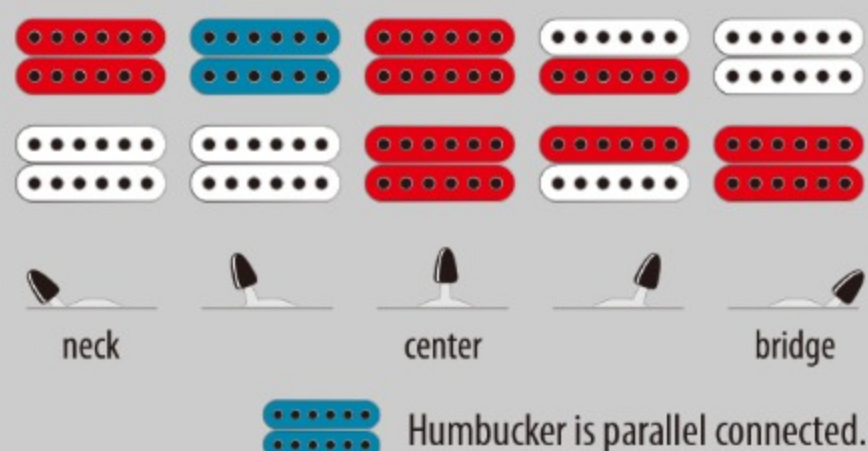

## SPEC

### SPEC

neck type	Super Wizard HP / 5pc Maple/Walnut neck
top/back/body	Limba Wood top / Basswood body
fretboard	Bound Marbled Rosewood / White dot inlay
fret	Jumbo frets / Prestige fret edge treatment
bridge	Gibraltar Standard II bridge
neck pickup	DiMarzio® Air Norton™ (H) neck pickup (Passive/Alnico)
bridge pickup	DiMarzio® The Tone Zone® (H) bridge pickup (Passive/Alnico)
factory tuning	1E, 2B, 3G, 4D, 5A, 6E
string gauge	.010/.013/.017/.026/.036/.046
nut	Graph Tech® nut
hardware color	Cosmo black

### SWITCHING SYSTEM