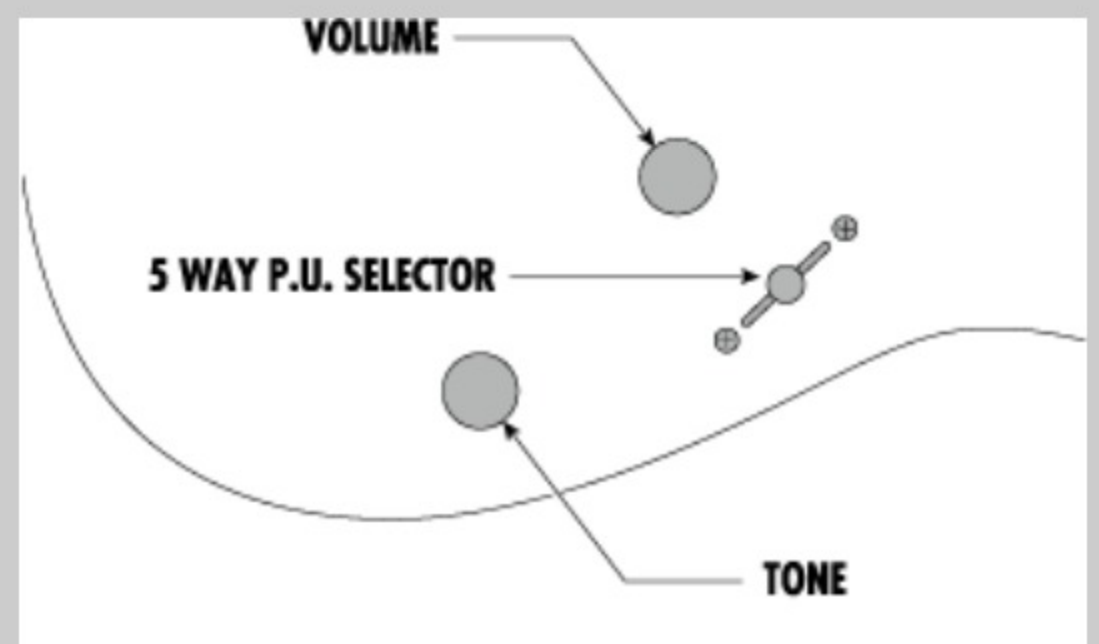

NECK DIMENSIONS

Scale :	648mm/25.5"
a : Width	43mm at NUT
b : Width	58mm at 24F
c : Thickness	17mm at 1F
d : Thickness	19mm at 12F
Radius :	430mmR

SWITCHING SYSTEM

CONTROLS

OTHERS

Included Case/Bag M20RG