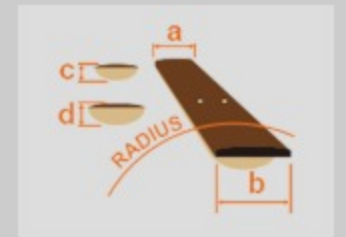

RG652MPB *Prestige*

MADE IN JAPAN

GFB : Ghost Fleet Blue Burst

COLOR VARIATION :

SHARE :  

SPEC

SPEC

neck type	Super Wizard HP / 5pc Maple/Walnut neck
top/back/body	Poplar Burl top / African Mahogany body
fretboard	Birdseye Maple / Black dot inlay
fret	Jumbo frets / Prestige fret edge treatment
bridge	Edge tremolo bridge
neck pickup	DiMarzio® Air Norton™ (H) neck pickup (Passive/Alnico)
bridge pickup	DiMarzio® The Tone Zone® (H) bridge pickup (Passive/Alnico)
factory tuning	1E, 2B, 3G, 4D, 5A, 6E
string gauge	.009/.011/.016/.024/.032/.042
hardware color	Cosmo black

NECK DIMENSIONS

Scale :	648mm/25.5"
a : Width	43mm at NUT
b : Width	58mm at 24F
c : Thickness	17mm at 1F
d : Thickness	19mm at 12F
Radius :	430mmR

SWITCHING SYSTEM

CONTROLS

OTHERS

Included Case/Bag M20RG