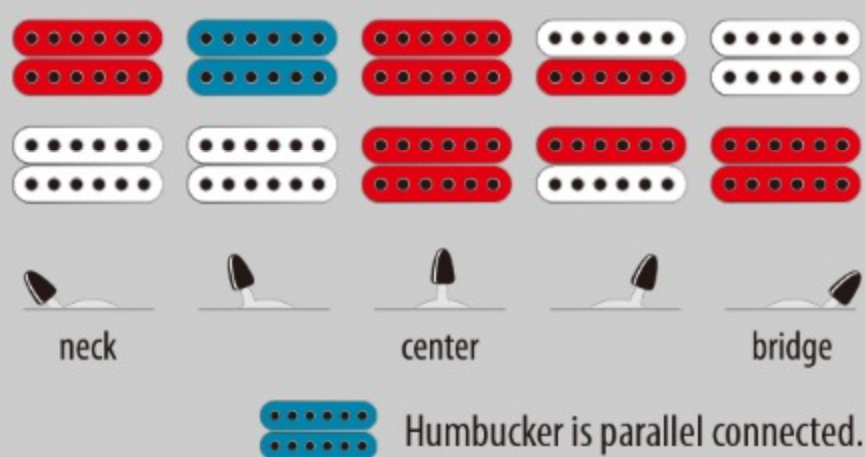

RG652MPB *Prestige*

MADE IN JAPAN

GFB : Ghost Fleet Blue Burst

COLOR VARIATION :

SHARE :  

SPEC

SPEC

neck type	Super Wizard HP / 5pc Maple/Walnut neck
top/back/body	Poplar Burl top / African Mahogany body
fretboard	Birdseye Maple / Black dot inlay
fret	Jumbo frets / Prestige fret edge treatment
bridge	Edge tremolo bridge
neck pickup	DiMarzio® Air Norton™ (H) neck pickup (Passive/Alnico)
bridge pickup	DiMarzio® The Tone Zone® (H) bridge pickup (Passive/Alnico)
factory tuning	1E, 2B, 3G, 4D, 5A, 6E
string gauge	.009/.011/.016/.024/.032/.042
hardware color	Cosmo black

NECK DIMENSIONS

Scale :	648mm/25.5"
a : Width	43mm at NUT
b : Width	58mm at 24F
c : Thickness	17mm at 1F
d : Thickness	19mm at 12F
Radius :	430mmR

SWITCHING SYSTEM

CONTROLS

OTHERS

Included Case/Bag M20RG