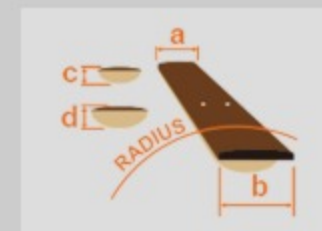

### SPEC

neck type	Super Wizard HP / Maple/Walnut
top/back/body	Ash body
fretboard	Bound Birdseye Maple fretboard / Black dot inlay
fret	Jumbo frets
bridge	Edge tremolo bridge
string space	10.8mm
neck pickup	DiMarzio® Air Norton™ (H) neck pickup (Passive/Alnico)
middle pickup	DiMarzio® True Velvet™ (S) middle pickup (Passive/Alnico)
bridge pickup	DiMarzio® The Tone Zone® (H) bridge pickup (Passive/Alnico)
hardware color	Gold

### NECK DIMENSIONS

Scale :	648mm/25.5"
a : Width	43mm at NUT
b : Width	58mm at 24F
c : Thickness	17mm at 1F
d : Thickness	19mm at 9F
Radius :	430mmR