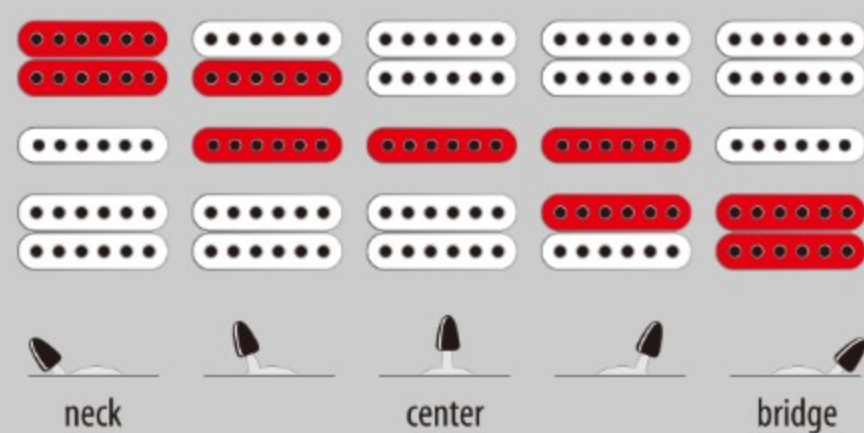

## SPEC

### SPEC

neck type	Super Wizard HP / Maple/Walnut
top/back/body	Ash body
fretboard	Bound Birdseye Maple fretboard / Black dot inlay
fret	Jumbo frets
bridge	Edge tremolo bridge
string space	10.8mm
neck pickup	DiMarzio® Air Norton™ (H) neck pickup (Passive/Alnico)
middle pickup	DiMarzio® True Velvet™ (S) middle pickup (Passive/Alnico)
bridge pickup	DiMarzio® The Tone Zone® (H) bridge pickup (Passive/Alnico)
hardware color	Gold

### SWITCHING SYSTEM