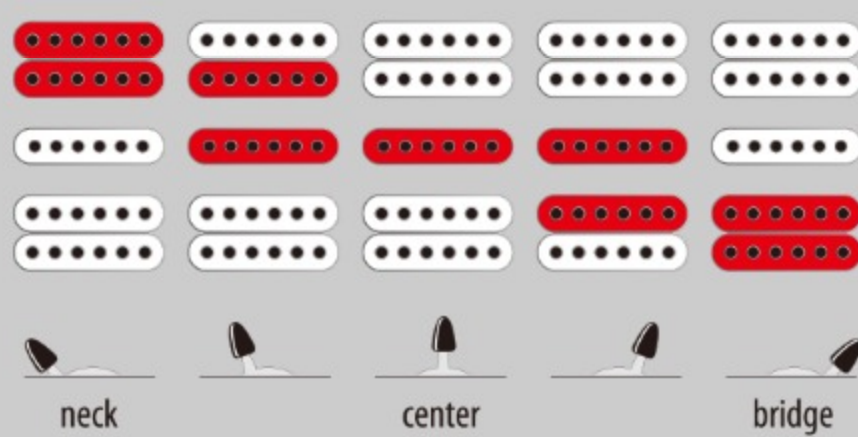

RG657MSK *Prestige*

MADE IN JAPAN

STB : Sunset Burst

COLOR VARIATION :

SHARE :  

SPEC

SPEC

neck type	Super Wizard HP / 5pc Maple/Walnut neck
top/back/body	Silky Oak top / African Mahogany body
fretboard	Bound Birdseye Maple / Black dot inlay
fret	Jumbo frets / Prestige fret edge treatment
bridge	Edge tremolo bridge
neck pickup	DiMarzio® Air Norton™ (H) neck pickup (Passive/Alnico)
middle pickup	DiMarzio® True Velvet™ (S) middle pickup (Passive/Alnico)
bridge pickup	DiMarzio® The Tone Zone® (H) bridge pickup (Passive/Alnico)
factory tuning	1E, 2B, 3G, 4D, 5A, 6E
string gauge	.009/.011/.016/.024/.032/.042
hardware color	Cosmo black

NECK DIMENSIONS

Scale :	648mm/25.5"
a : Width	43mm at NUT
b : Width	58mm at 24F
c : Thickness	17mm at 1F
d : Thickness	19mm at 12F
Radius :	430mmR

SWITCHING SYSTEM

CONTROLS

OTHERS

Included Case/Bag M20RG