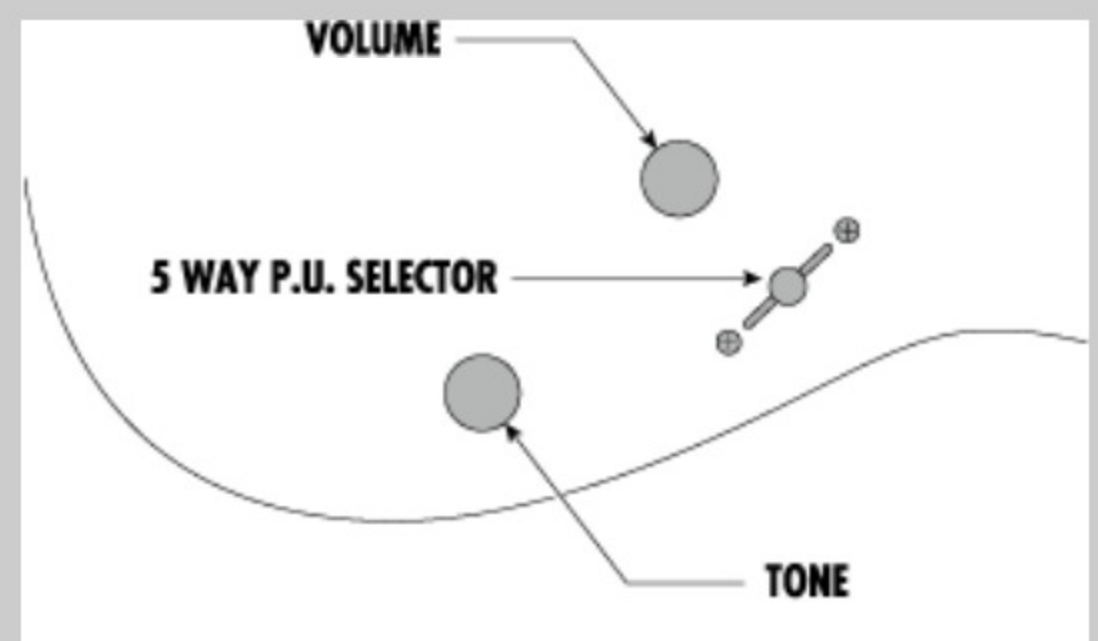

NECK DIMENSIONS

Scale :	648mm/25.5"
a : Width	43mm at NUT
b : Width	58mm at 24F
c : Thickness	17mm at 1F
d : Thickness	19mm at 12F
Radius :	430mmR

SWITCHING SYSTEM

CONTROLS

OTHERS

Included Case/Bag M20RG