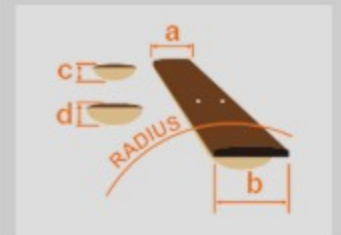

RG657MSK *Prestige*

MADE IN JAPAN

STB : Sunset Burst

COLOR VARIATION :

SHARE :  

SPEC

SPEC

neck type	Super Wizard HP / 5pc Maple/Walnut neck
top/back/body	Silky Oak top / African Mahogany body
fretboard	Bound Birdseye Maple / Black dot inlay
fret	Jumbo frets / Prestige fret edge treatment
bridge	Edge tremolo bridge
neck pickup	DiMarzio® Air Norton™ (H) neck pickup (Passive/Alnico)
middle pickup	DiMarzio® True Velvet™ (S) middle pickup (Passive/Alnico)
bridge pickup	DiMarzio® The Tone Zone® (H) bridge pickup (Passive/Alnico)
factory tuning	1E, 2B, 3G, 4D, 5A, 6E
string gauge	.009/.011/.016/.024/.032/.042
hardware color	Cosmo black

NECK DIMENSIONS

Scale :	648mm/25.5"
a : Width	43mm at NUT
b : Width	58mm at 24F
c : Thickness	17mm at 1F
d : Thickness	19mm at 12F
Radius :	430mmR

SWITCHING SYSTEM

CONTROLS

OTHERS

Included Case/Bag M20RG