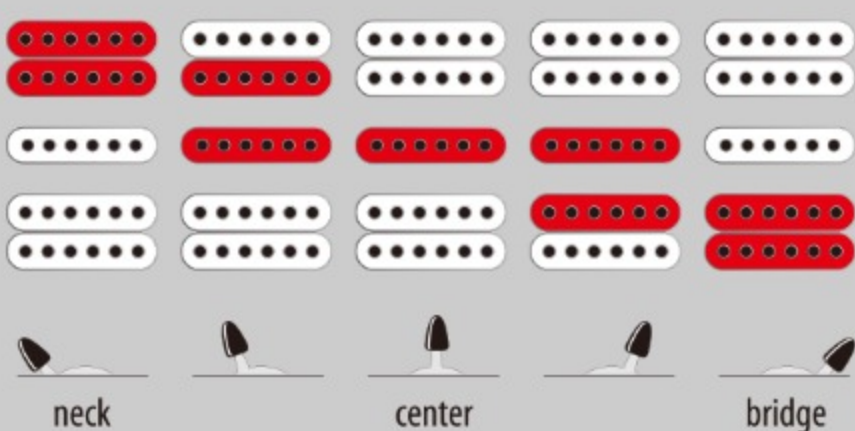

RG657PB *Prestige*

MADE IN JAPAN

AGF : Anvil Gray Burst Flat

COLOR VARIATION :

SHARE :  

SPEC

SPEC

neck type	Super Wizard HP / 5pc Maple/Walnut neck
top/back/body	Poplar Burl top / African Mahogany body
fretboard	Rosewood / White dot inlay
fret	Jumbo frets / Prestige fret edge treatment
bridge	Edge tremolo bridge
neck pickup	DiMarzio® Air Norton™ (H) neck pickup (Passive/Alnico)
middle pickup	DiMarzio® True Velvet™ (S) middle pickup (Passive/Alnico)
bridge pickup	DiMarzio® The Tone Zone® (H) bridge pickup (Passive/Alnico)
factory tuning	1E, 2B, 3G, 4D, 5A, 6E
string gauge	.009/.011/.016/.024/.032/.042
hardware color	Cosmo black

NECK DIMENSIONS

Scale :	648mm/25.5"
a : Width	43mm at NUT
b : Width	58mm at 24F
c : Thickness	17mm at 1F
d : Thickness	19mm at 12F
Radius :	430mmR

SWITCHING SYSTEM

CONTROLS

OTHERS

Included Case/Bag M20RG