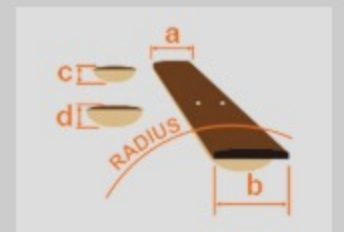

RG657PB *Prestige*

MADE IN JAPAN

AGF : Anvil Gray Burst Flat

COLOR VARIATION :

SHARE :  

SPEC

SPEC

neck type	Super Wizard HP / 5pc Maple/Walnut neck
top/back/body	Poplar Burl top / African Mahogany body
fretboard	Rosewood / White dot inlay
fret	Jumbo frets / Prestige fret edge treatment
bridge	Edge tremolo bridge
neck pickup	DiMarzio® Air Norton™ (H) neck pickup (Passive/Alnico)
middle pickup	DiMarzio® True Velvet™ (S) middle pickup (Passive/Alnico)
bridge pickup	DiMarzio® The Tone Zone® (H) bridge pickup (Passive/Alnico)
factory tuning	1E, 2B, 3G, 4D, 5A, 6E
string gauge	.009/.011/.016/.024/.032/.042
hardware color	Cosmo black

NECK DIMENSIONS

Scale :	648mm/25.5"
a : Width	43mm at NUT
b : Width	58mm at 24F
c : Thickness	17mm at 1F
d : Thickness	19mm at 12F
Radius :	430mmR

SWITCHING SYSTEM

CONTROLS

OTHERS

Included Case/Bag M20RG