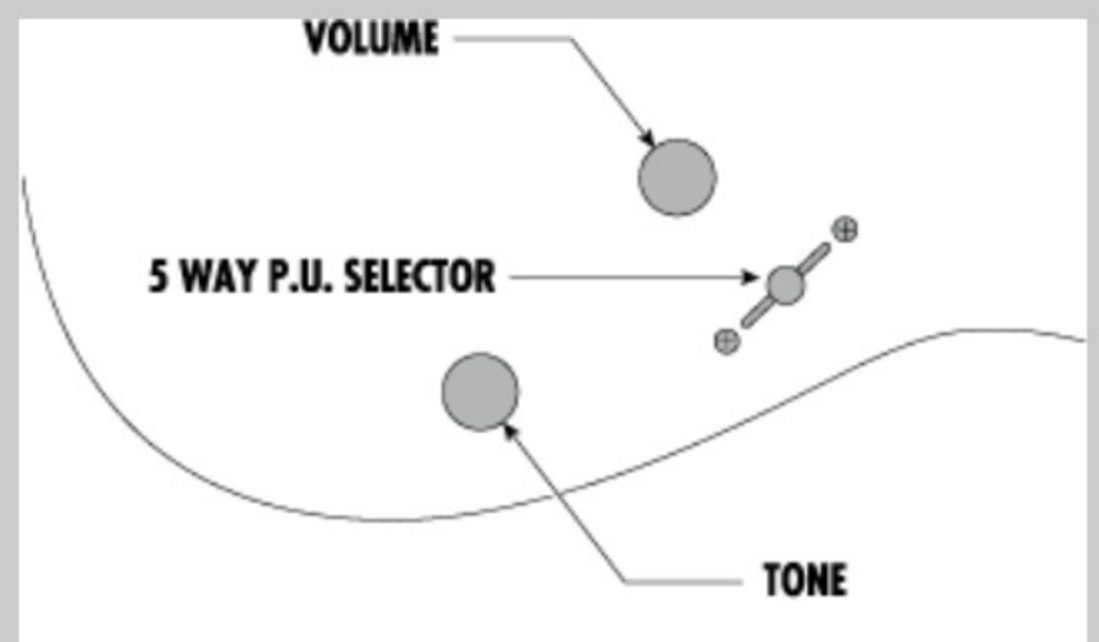

NECK DIMENSIONS

Scale :	648mm/25.5"
a : Width	43mm at NUT
b : Width	58mm at 24F
c : Thickness	17mm at 1F
d : Thickness	19mm at 12F
Radius :	430mmR

SWITCHING SYSTEM

CONTROLS

OTHERS

Included Case/Bag M20RG