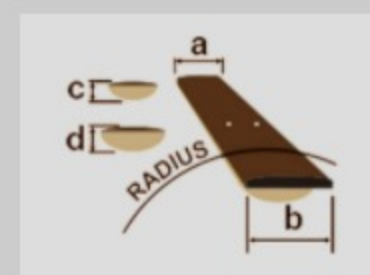

MADE IN JAPAN

COLOR VARIATION :

BKF : Black Flat

¥ 148,500 (本体価格 ¥ 135,000)

SHARE :

### SPEC

neck type	Super Wizard / 5pc Maple/Walnut neck
top/back/body	Basswood body
fretboard	Bound Rosewood fretboard
fret	Jumbo frets
number of frets	24
bridge	Mono-rail bridge
string space	10.8mm
neck pickup	Ibanez V7 (H) neck pickup (Passive/Ceramic)
middle pickup	Ibanez S1 (S) middle pickup (Passive/Alnico)
bridge pickup	Ibanez V8 (H) bridge pickup (Passive/Alnico)
factory tuning	1E,2B,3G,4D,5A,6E
strings	D'Addario® EXL110
string gauge	.010/.013/.017/.026/.036/.046
hardware color	Black

### NECK DIMENSIONS

Scale :	648mm/25.5"
a : Width	43mm at NUT
b : Width	58mm at 24F
c : Thickness	17mm at 1F
d : Thickness	19mm at 12F
Radius :	430mmR

DESCRIPTION +