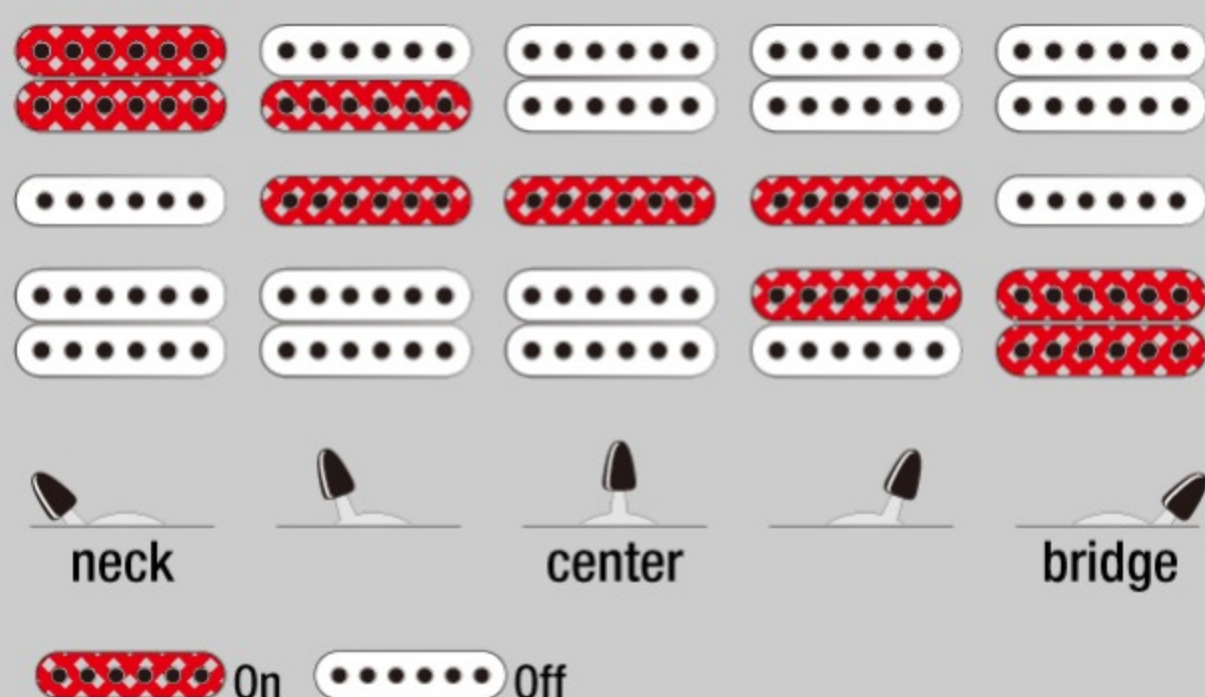

### SPEC

neck type	Super Wizard / 5pc Maple/Walnut neck
top/back/body	Basswood body
fretboard	Bound Rosewood fretboard
fret	Jumbo frets
number of frets	24
bridge	Mono-rail bridge
string space	10.8mm
neck pickup	Ibanez V7 (H) neck pickup (Passive/Ceramic)
middle pickup	Ibanez S1 (S) middle pickup (Passive/Alnico)
bridge pickup	Ibanez V8 (H) bridge pickup (Passive/Alnico)
factory tuning	1E,2B,3G,4D,5A,6E
strings	D'Addario® EXL110
string gauge	.010/.013/.017/.026/.036/.046
hardware color	Black

### SWITCHING SYSTEM

DESCRIPTION

+