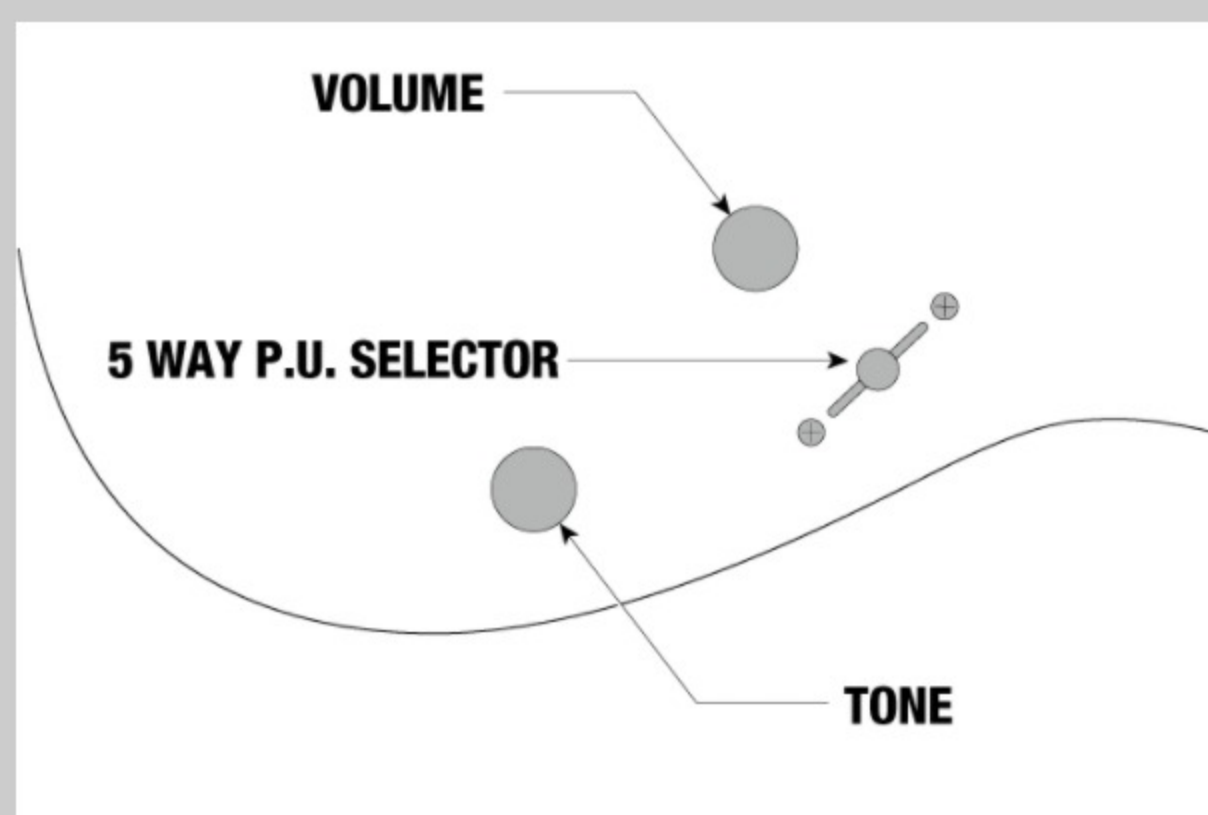

### NECK DIMENSIONS

Scale :	648mm/25.5"
a : Width	43mm at NUT
b : Width	58mm at 24F
c : Thickness	17mm at 1F
d : Thickness	19mm at 12F
Radius :	430mmR

DESCRIPTION +

### SWITCHING SYSTEM

DESCRIPTION

+

### CONTROLS

DESCRIPTION

+