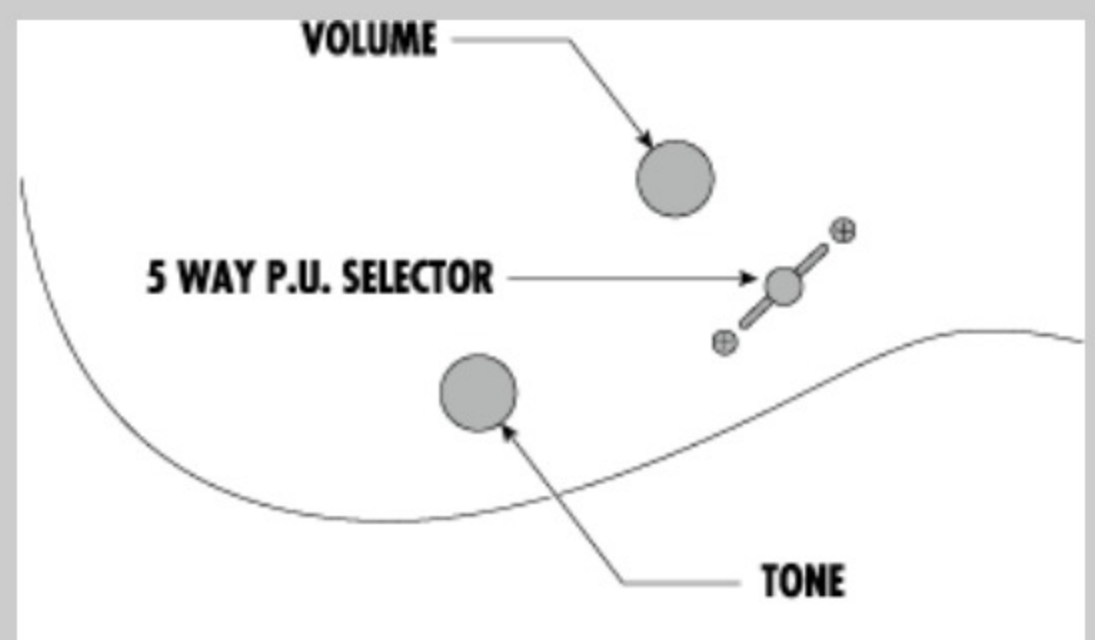

CONTROLS

OTHERS

Recommended Bag PGPRGC

Luminescent side dot inlay