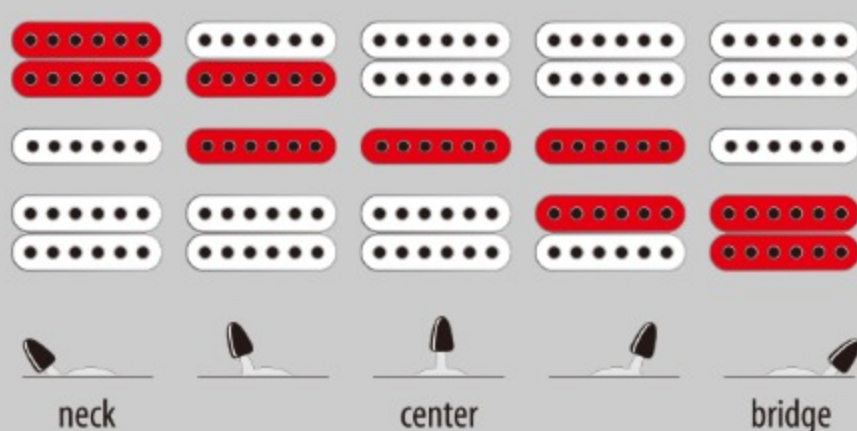

## SPEC

### SPEC

neck type	Wizard 11pc / 11pc Panga Panga/Maple/Walnut/Purpleheart neck
top/back/body	Figured Maple (7mm)/Panga Panga/Maple/Purpleheart/American Basewood body
fretboard	Bound Panga Panga / Mother of Pearl off-set dot inlay
fret	Jumbo Stainless Steel frets / Premium fret edge treatment
bridge	Edge-Zero II tremolo bridge w/ZPS3Fe
neck pickup	DiMarzio® Air Norton™ (H) neck pickup (Passive/Alnico)
middle pickup	DiMarzio® True Velvet™ (S) middle pickup (Passive/Alnico)
bridge pickup	DiMarzio® The Tone Zone® (H) bridge pickup (Passive/Alnico)
hardware color	Chrome

### SWITCHING SYSTEM