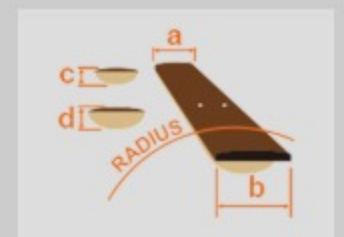

# RG6PFGMLTD *Premium*

GBB : Geyser Blue Burst

COLOR VARIATION :

SHARE :  

### SPEC

neck type	Wizard 11pc / 11pc Panga Panga/Maple/Walnut/Purpleheart neck
top/back/body	Figured Maple (7mm)/Panga Panga/Maple/Purpleheart/American Basewood body
fretboard	Bound Panga Panga / Mother of Pearl off-set dot inlay
fret	Jumbo Stainless Steel frets / Premium fret edge treatment
bridge	Edge-Zero II tremolo bridge w/ZPS3Fe
neck pickup	DiMarzio® Air Norton™ (H) neck pickup (Passive/Alnico)
middle pickup	DiMarzio® True Velvet™ (S) middle pickup (Passive/Alnico)
bridge pickup	DiMarzio® The Tone Zone® (H) bridge pickup (Passive/Alnico)
hardware color	Chrome

### NECK DIMENSIONS

Scale :	648mm/25.5"
a : Width	43mm at NUT
b : Width	58mm at 24F
c : Thickness	18mm at 1F
d : Thickness	20mm at 12F
Radius :	400mmR