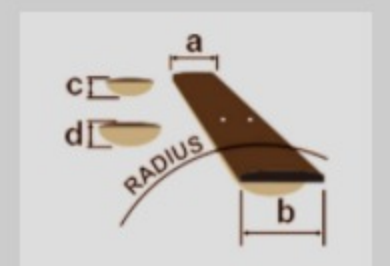

RG6PKAG *Premium*

COLOR VARIATION : 
NTF : Natural Flat

SHARE :  

SPEC

SPECS

neck type	Wizard / 11pc Maple/Walnut/Bubinga neck
top/back/body	Koa top / African Mahogany body
fretboard	Rosewood fretboard / Mother of Pearl dot inlay
fret	Jescar EVO Gold frets / Premium fret edge treatment
number of frets	24
bridge	Edge bridge
string space	10.8mm
neck pickup	EMG® SA (S) neck pickup (Active/Alnico)
middle pickup	EMG® SA (S) middle pickup (Active/Alnico)
bridge pickup	EMG® 81(H) bridge pickup (Active/Ceramic)
factory tuning	1E,2B,3G,4D,5A,6E
strings	D'Addario® EXL110
string gauge	.009/.011/.016/.024/.032/.042
nut	Locking nut
hardware color	Gold

NECK DIMENSIONS

Scale :	648mm
a : Width	43mm at NUT
b : Width	58mm at 24F
c : Thickness	18mm at 1F
d : Thickness	20mm at 12F
Radius :	400mmR

DESCRIPTION +

SWITCHING SYSTEM

CONTROLS

OTHER FEATURES

Recommended	MR500C
Case	
Gig bag included	
Luminescent side dots	
Gotoh® machine heads	