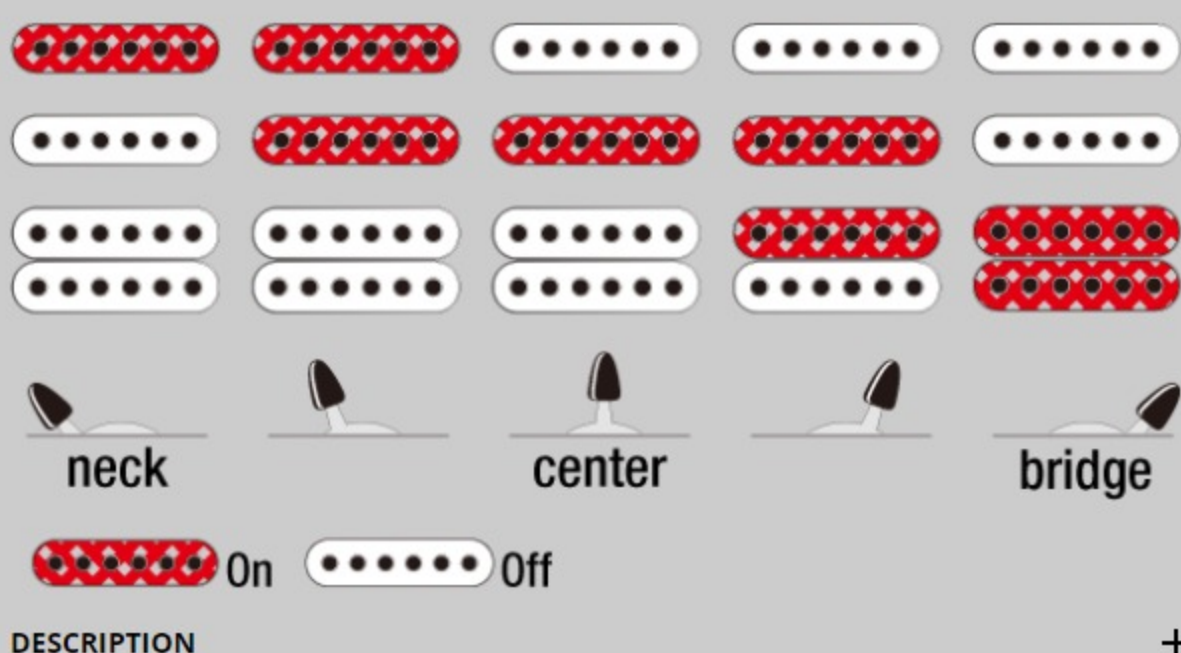

RG6PKAG *Premium*

COLOR VARIATION : 
NTF : Natural Flat

SHARE :  

SPEC

SPECS

neck type	Wizard / 11pc Maple/Walnut/Bubinga neck
top/back/body	Koa top / African Mahogany body
fretboard	Rosewood fretboard / Mother of Pearl dot inlay
fret	Jescar EVO Gold frets / Premium fret edge treatment
number of frets	24
bridge	Edge bridge
string space	10.8mm
neck pickup	EMG® SA (S) neck pickup (Active/Alnico)
middle pickup	EMG® SA (S) middle pickup (Active/Alnico)
bridge pickup	EMG® 81(H) bridge pickup (Active/Ceramic)
factory tuning	1E,2B,3G,4D,5A,6E
strings	D'Addario® EXL110
string gauge	.009/.011/.016/.024/.032/.042
nut	Locking nut
hardware color	Gold

NECK DIMENSIONS

Scale :	648mm
a : Width	43mm at NUT
b : Width	58mm at 24F
c : Thickness	18mm at 1F
d : Thickness	20mm at 12F
Radius :	400mmR

DESCRIPTION +

SWITCHING SYSTEM

CONTROLS

OTHER FEATURES

Recommended	MR500C
Case	
Gig bag included	
Luminescent side dots	
Gotoh® machine heads	