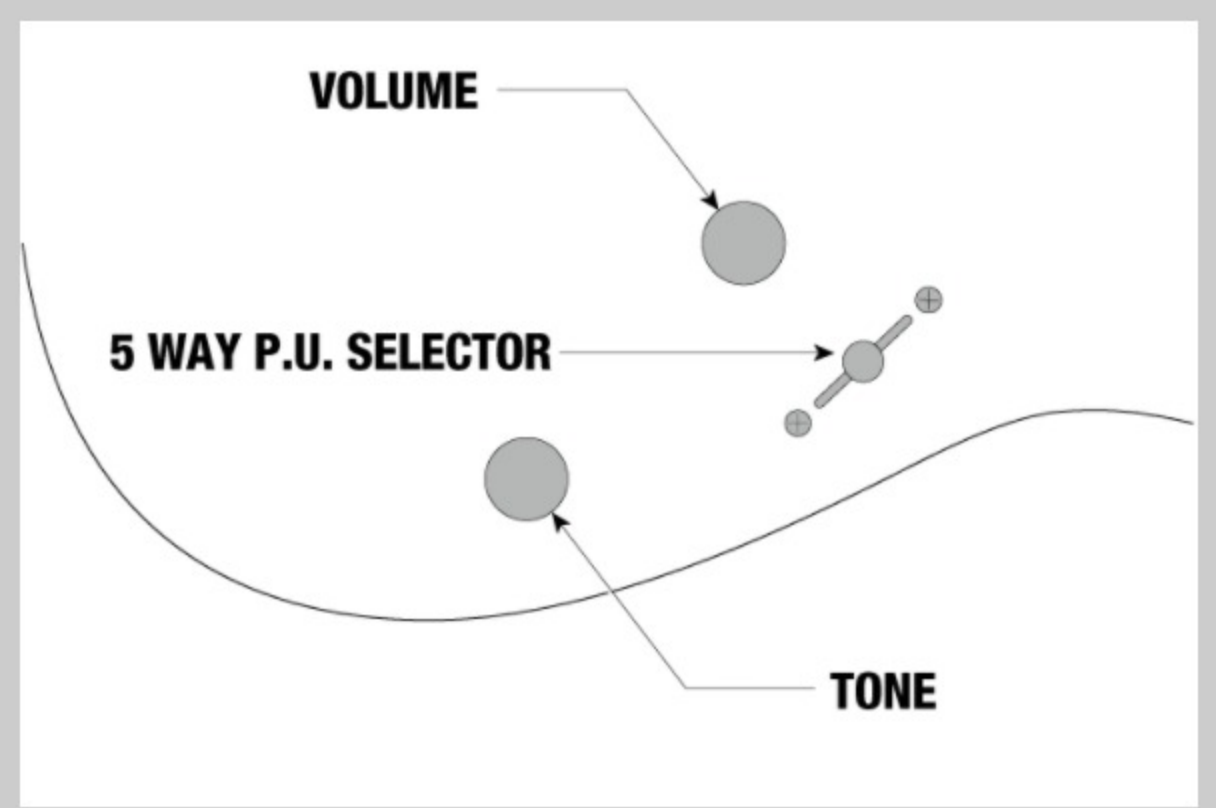

RG6PKAG *Premium*

COLOR VARIATION : 
NTF : Natural Flat

SHARE :  

SPEC

SPECS

neck type	Wizard / 11pc Maple/Walnut/Bubinga neck
top/back/body	Koa top / African Mahogany body
fretboard	Rosewood fretboard / Mother of Pearl dot inlay
fret	Jescar EVO Gold frets / Premium fret edge treatment
number of frets	24
bridge	Edge bridge
string space	10.8mm
neck pickup	EMG® SA (S) neck pickup (Active/Alnico)
middle pickup	EMG® SA (S) middle pickup (Active/Alnico)
bridge pickup	EMG® 81(H) bridge pickup (Active/Ceramic)
factory tuning	1E,2B,3G,4D,5A,6E
strings	D'Addario® EXL110
string gauge	.009/.011/.016/.024/.032/.042
nut	Locking nut
hardware color	Gold

NECK DIMENSIONS

Scale :	648mm
a : Width	43mm at NUT
b : Width	58mm at 24F
c : Thickness	18mm at 1F
d : Thickness	20mm at 12F
Radius :	400mmR

DESCRIPTION +

SWITCHING SYSTEM

CONTROLS

OTHER FEATURES

Recommended	MR500C
Case	
Gig bag included	
Luminescent side dots	
Gotoh® machine heads	