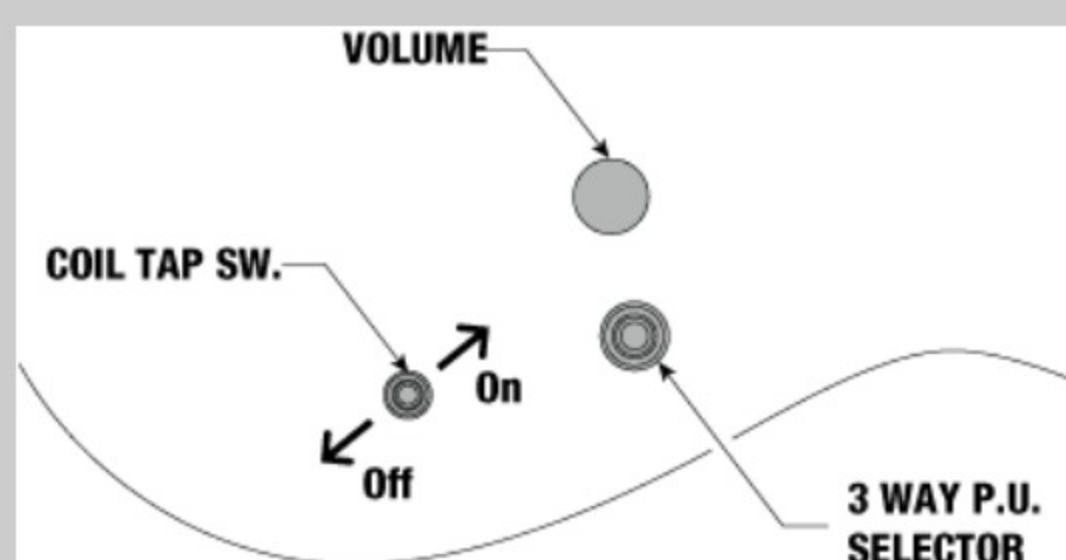

NECK DIMENSIONS

Scale :	648mm/25.5"
a : Width	43mm at NUT
b : Width	58mm at 24F
c : Thickness	18mm at 1F
d : Thickness	20mm at 12F
Radius :	400mmR

SWITCHING SYSTEM

CONTROLS

OTHERS

- Gig bag included
- Coil-tap switch
- Luminescent side dot inlay
- Gotoh® MG-T locking machine heads