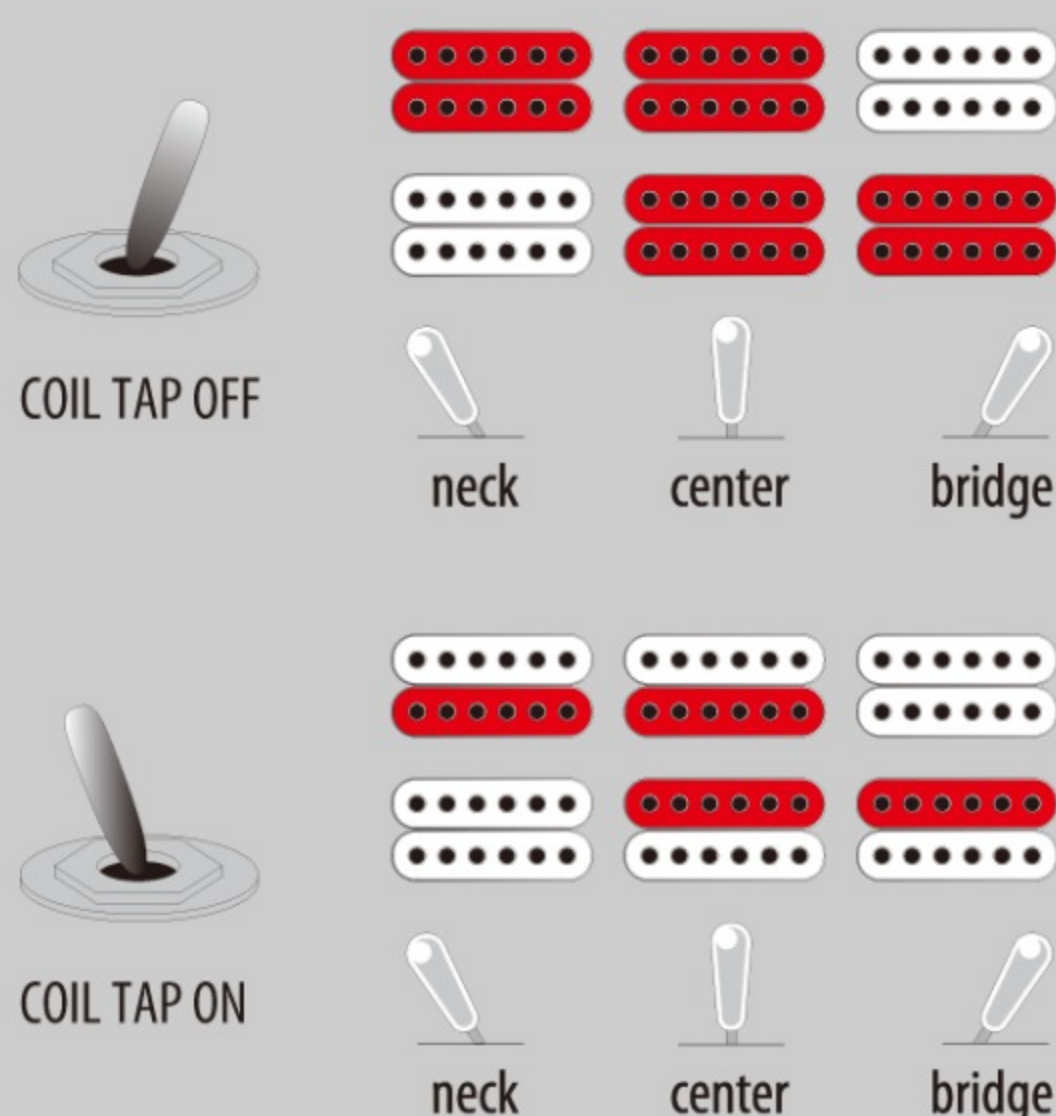

RG6PPBFX *Premium*

RG

TSR : Tropical Seafloor

COLOR VARIATION :

SHARE :  

SPEC

SPEC

neck type	Wizard / 11pc Maple/Walnut/Purpleheart neck
top/back/body	Poplar Burl (7mm) top / American Basswood body
fretboard	Ebony fretboard / Mother of Pearl dot inlay
fret	Jescar EVO Gold frets / Premium fret edge treatment
number of frets	24
bridge	Mono-rail bridge
string space	10.8mm
neck pickup	Bare Knuckle Aftermath (H) neck pickup (Passive/Alnico)
bridge pickup	Bare Knuckle Aftermath (H) bridge pickup (Passive/Ceramic)
factory tuning	1E,2B,3G,4D,5A,6E
strings	D'Addario® EXL110
string gauge	.010/.013/.017/.026/.036/.046
hardware color	Gold

NECK DIMENSIONS

Scale :	648mm/25.5"
a : Width	43mm at NUT
b : Width	58mm at 24F
c : Thickness	18mm at 1F
d : Thickness	20mm at 12F
Radius :	400mmR

SWITCHING SYSTEM

CONTROLS

OTHERS

- Gig bag included
- Coil-tap switch
- Luminescent side dot inlay
- Gotoh® MG-T locking machine heads