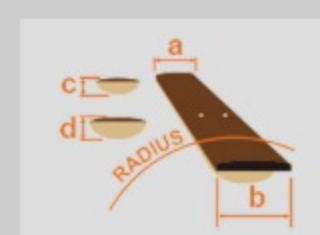

RG6PPBFX *Premium*

RG

TSR : Tropical Seafloor

COLOR VARIATION :

SHARE :  

SPEC

SPEC

neck type	Wizard / 11pc Maple/Walnut/Purpleheart neck
top/back/body	Poplar Burl (7mm) top / American Basswood body
fretboard	Ebony fretboard / Mother of Pearl dot inlay
fret	Jescar EVO Gold frets / Premium fret edge treatment
number of frets	24
bridge	Mono-rail bridge
string space	10.8mm
neck pickup	Bare Knuckle Aftermath (H) neck pickup (Passive/Alnico)
bridge pickup	Bare Knuckle Aftermath (H) bridge pickup (Passive/Ceramic)
factory tuning	1E,2B,3G,4D,5A,6E
strings	D'Addario® EXL110
string gauge	.010/.013/.017/.026/.036/.046
hardware color	Gold

NECK DIMENSIONS

Scale :	648mm/25.5"
a : Width	43mm at NUT
b : Width	58mm at 24F
c : Thickness	18mm at 1F
d : Thickness	20mm at 12F
Radius :	400mmR

SWITCHING SYSTEM

CONTROLS

OTHERS

- Gig bag included
- Coil-tap switch
- Luminescent side dot inlay
- Gotoh® MG-T locking machine heads