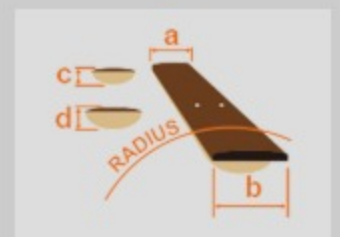

RG6UCS *Prestige*

MADE IN JAPAN

MYF : Mystic Night Metallic Flat

COLOR VARIATION :

SHARE :  

SPEC

SPEC

neck type	Super Wizard HP / 5pc Maple/Walnut neck w/KTS™ TITANIUM rods
top/back/body	Basswood body
fretboard	Bound Ebony fretboa
fret	Jumbo Stainless Steel frets / Prestige fret edge treatment
bridge	Lo-Pro Edge tremolo bridge
neck pickup	Bare Knuckle Aftermath (H) neck pickup (Passive/Alnico)
bridge pickup	Bare Knuckle Aftermath (H) bridge pickup (Passive/Ceramic)
factory tuning	1E, 2B, 3G, 4D, 5A, 6E
string gauge	.009/.011/.016/.024/.032/.042
hardware color	Cosmo black

NECK DIMENSIONS

Scale :	648mm/25.5"
a : Width	43mm at NUT
b : Width	58mm at 24F
c : Thickness	17mm at 1F
d : Thickness	19mm at 12F
Radius :	430mmR

SWITCHING SYSTEM

CONTROLS

OTHERS

Included Case/Bag M20RG