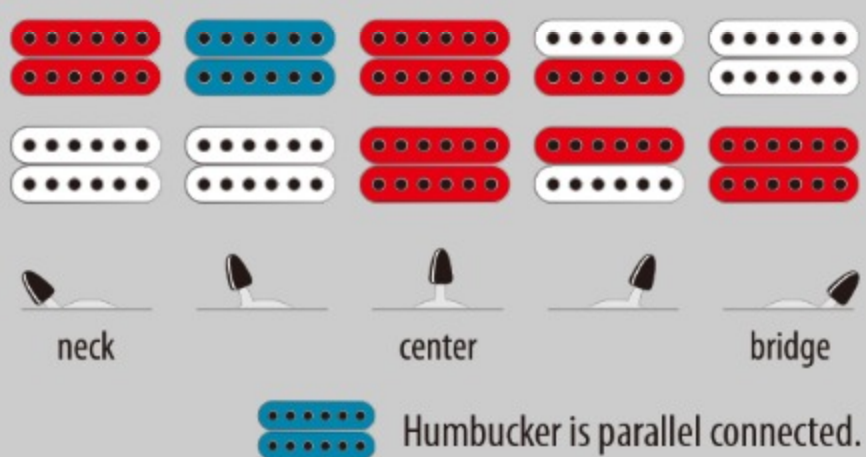

RG6UCS *Prestige*

MADE IN JAPAN

MYF : Mystic Night Metallic Flat

COLOR VARIATION :

SHARE :  

SPEC

SPEC

neck type	Super Wizard HP / 5pc Maple/Walnut neck w/KTS™ TITANIUM rods
top/back/body	Basswood body
fretboard	Bound Ebony fretboa
fret	Jumbo Stainless Steel frets / Prestige fret edge treatment
bridge	Lo-Pro Edge tremolo bridge
neck pickup	Bare Knuckle Aftermath (H) neck pickup (Passive/Alnico)
bridge pickup	Bare Knuckle Aftermath (H) bridge pickup (Passive/Ceramic)
factory tuning	1E, 2B, 3G, 4D, 5A, 6E
string gauge	.009/.011/.016/.024/.032/.042
hardware color	Cosmo black

NECK DIMENSIONS

Scale :	648mm/25.5"
a : Width	43mm at NUT
b : Width	58mm at 24F
c : Thickness	17mm at 1F
d : Thickness	19mm at 12F
Radius :	430mmR

SWITCHING SYSTEM

CONTROLS

OTHERS

Included Case/Bag M20RG