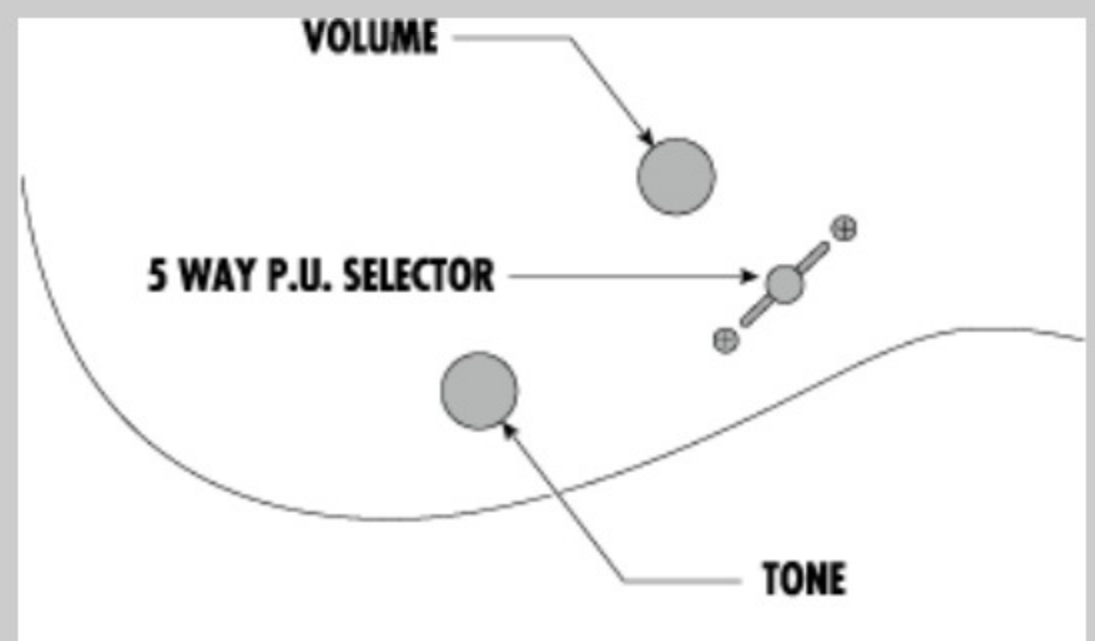

NECK DIMENSIONS

Scale :	648mm/25.5"
a : Width	43mm at NUT
b : Width	58mm at 24F
c : Thickness	17mm at 1F
d : Thickness	19mm at 12F
Radius :	430mmR

SWITCHING SYSTEM

CONTROLS

OTHERS

Included Case/Bag M20RG