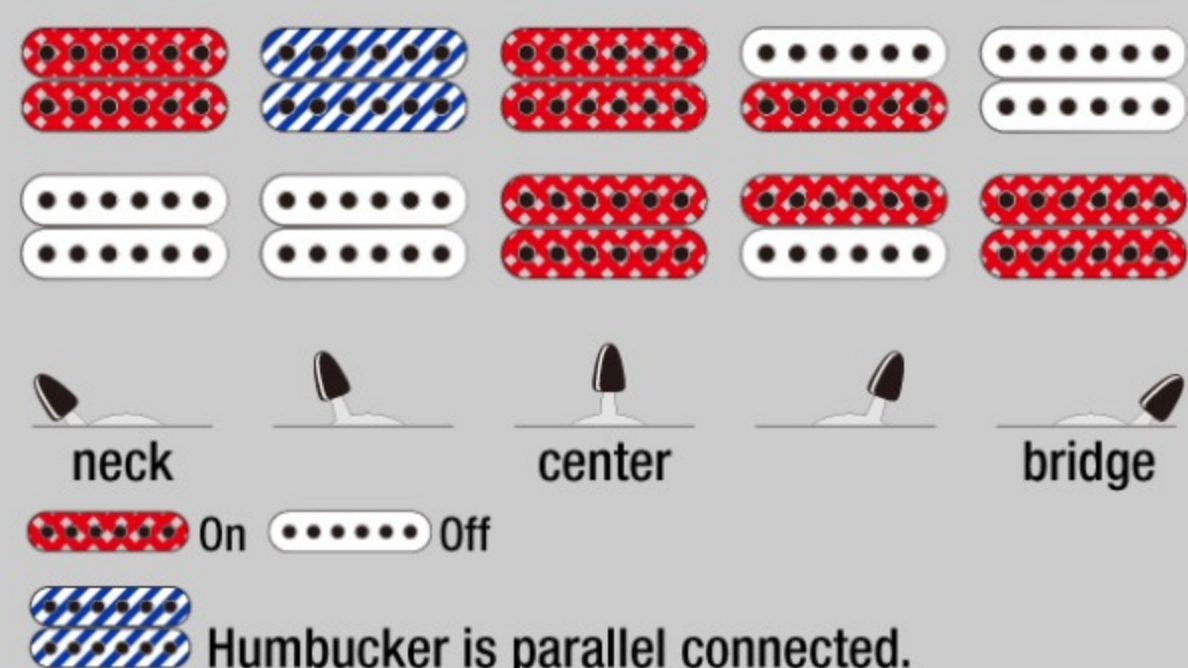

RG7320EX

COLOR VARIATION :

BKF : Black Flat

SHARE :  

SPEC

SPECS

neck type	Wizard II-7 / 3pc Maple neck
top/back/body	Meranti body
fretboard	Jatoba fretboard / White dot inlay
fret	Jumbo frets
number of frets	24
bridge	Edge-Zero II-7 bridge
string space	10.8mm
neck pickup	Quantum 7 (H) neck pickup (Passive/Ceramic)
bridge pickup	Quantum 7 (H) bridge pickup (Passive/Ceramic)
factory tuning	1E,2B,3G,4D,5A,6E,7B
strings	D'Addario® EXL120-7
string gauge	.009/.011/.016/.024/.032/.042/.054
nut	Locking nut
hardware color	Black

NECK DIMENSIONS

Scale :	648mm/25.5"
a : Width	48mm at NUT
b : Width	68mm at 24F
c : Thickness	19mm at 1F
d : Thickness	21mm at 12F
Radius :	400mmR

DESCRIPTION +

SWITCHING SYSTEM

DESCRIPTION

+

CONTROLS

DESCRIPTION