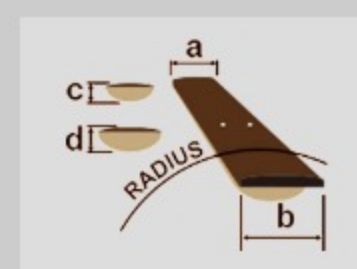

RG7320EX

COLOR VARIATION :

BKF : Black Flat

SHARE :  

SPEC

SPECS

neck type	Wizard II-7 / 3pc Maple neck
top/back/body	Meranti body
fretboard	Jatoba fretboard / White dot inlay
fret	Jumbo frets
number of frets	24
bridge	Edge-Zero II-7 bridge
string space	10.8mm
neck pickup	Quantum 7 (H) neck pickup (Passive/Ceramic)
bridge pickup	Quantum 7 (H) bridge pickup (Passive/Ceramic)
factory tuning	1E,2B,3G,4D,5A,6E,7B
strings	D'Addario® EXL120-7
string gauge	.009/.011/.016/.024/.032/.042/.054
nut	Locking nut
hardware color	Black

NECK DIMENSIONS

Scale :	648mm/25.5"
a : Width	48mm at NUT
b : Width	68mm at 24F
c : Thickness	19mm at 1F
d : Thickness	21mm at 12F
Radius :	400mmR

DESCRIPTION +

SWITCHING SYSTEM

DESCRIPTION

+

CONTROLS

DESCRIPTION