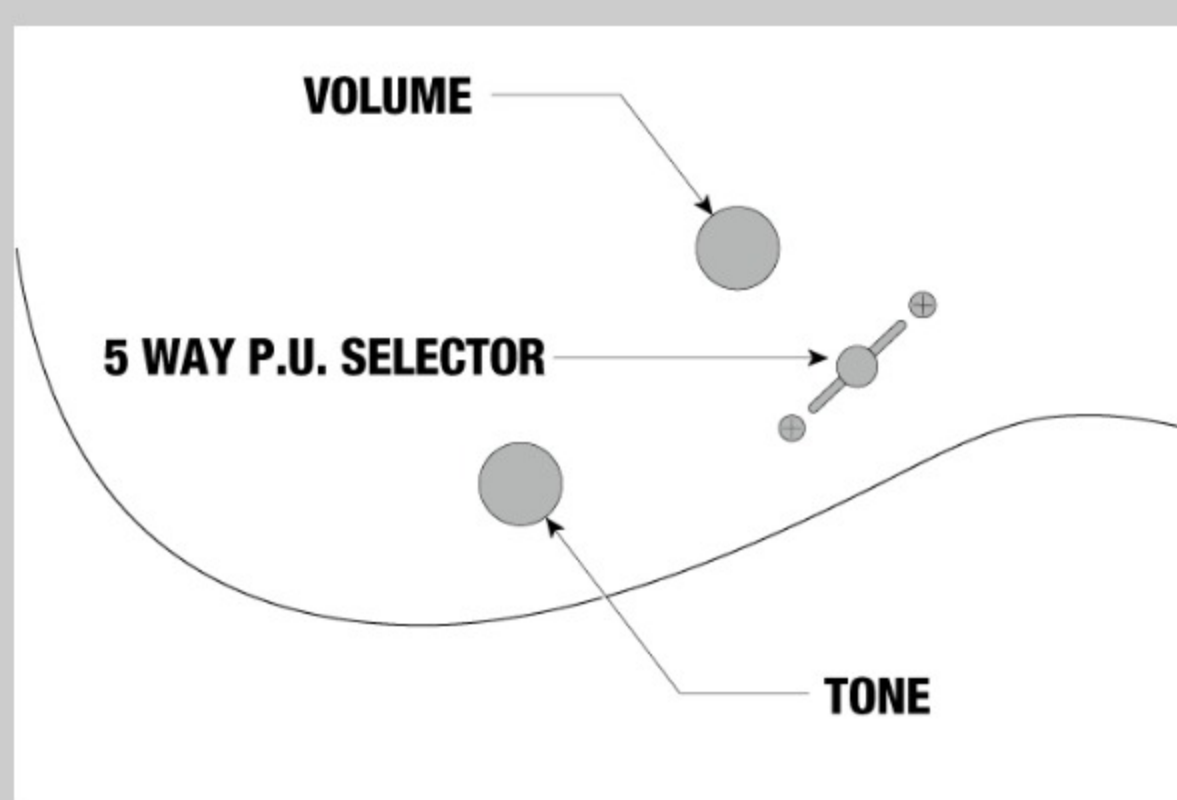

RG7320EX

COLOR VARIATION :

BKF : Black Flat

SHARE :  

SPEC

SPECS

neck type	Wizard II-7 / 3pc Maple neck
top/back/body	Meranti body
fretboard	Jatoba fretboard / White dot inlay
fret	Jumbo frets
number of frets	24
bridge	Edge-Zero II-7 bridge
string space	10.8mm
neck pickup	Quantum 7 (H) neck pickup (Passive/Ceramic)
bridge pickup	Quantum 7 (H) bridge pickup (Passive/Ceramic)
factory tuning	1E,2B,3G,4D,5A,6E,7B
strings	D'Addario® EXL120-7
string gauge	.009/.011/.016/.024/.032/.042/.054
nut	Locking nut
hardware color	Black

NECK DIMENSIONS

Scale :	648mm/25.5"
a : Width	48mm at NUT
b : Width	68mm at 24F
c : Thickness	19mm at 1F
d : Thickness	21mm at 12F
Radius :	400mmR

DESCRIPTION +

SWITCHING SYSTEM

DESCRIPTION

+

CONTROLS

DESCRIPTION