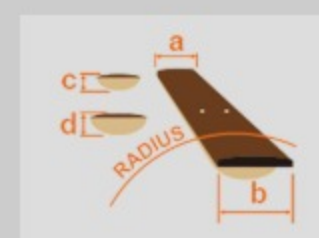

### SPEC

neck type	Wizard II-7 / 3pc Maple neck
top/back/body	Meranti body
fretboard	Jatoba / White dot inlay
fret	Jumbo frets
bridge	Edge-Zero II-7 tremolo bridge w/ZPS3Fe
neck pickup	Quantum (H) neck pickup (Passive/Ceramic)
bridge pickup	Quantum (H) bridge pickup (Passive/Ceramic)
hardware color	Black

### NECK DIMENSIONS

Scale :	648mm/25.5"
a : Width	48mm at NUT
b : Width	68mm at 24F
c : Thickness	19mm at 1F
d : Thickness	21mm at 12F
Radius :	400mmR