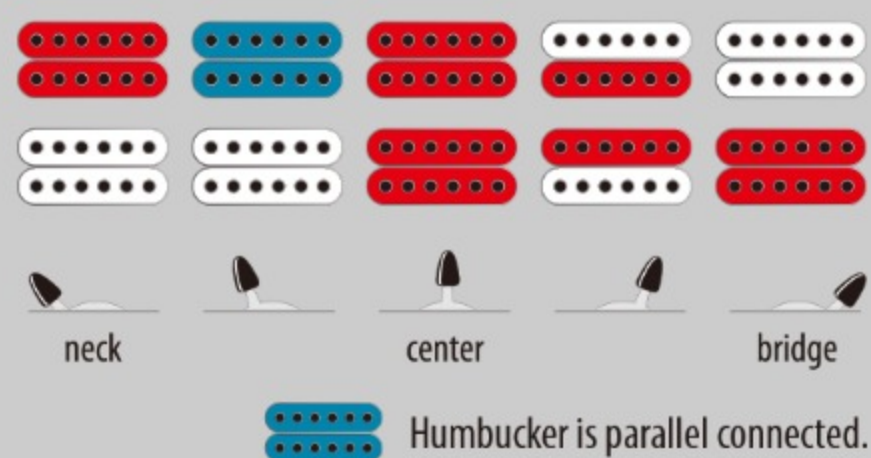

## SPEC

### SPEC

neck type	Wizard II-7 / 3pc Maple neck
top/back/body	Meranti body
fretboard	Jatoba / White dot inlay
fret	Jumbo frets
bridge	Edge-Zero II-7 tremolo bridge w/ZPS3Fe
neck pickup	Quantum (H) neck pickup (Passive/Ceramic)
bridge pickup	Quantum (H) bridge pickup (Passive/Ceramic)
hardware color	Black

### SWITCHING SYSTEM