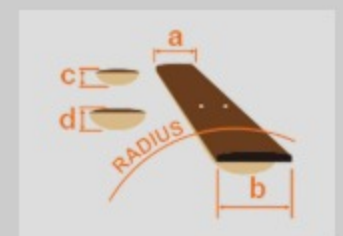

RG7421

PFM : Pearl Black Fade Metallic

COLOR VARIATION :

SHARE :

SPEC

SPEC

neck type	Wizard II-7 / 3pc Maple neck
top/back/body	Meranti body
fretboard	Jatoba / White dot inlay
fret	Jumbo frets
bridge	Fixed bridge
neck pickup	Quantum (H) neck pickup (Passive/Ceramic)
bridge pickup	Quantum (H) bridge pickup (Passive/Ceramic)
hardware color	Black

NECK DIMENSIONS

Scale :	648mm/25.5"
a : Width	48mm at NUT
b : Width	68mm at 24F
c : Thickness	19mm at 1F
d : Thickness	21mm at 12F
Radius :	400mmR

SWITCHING SYSTEM

CONTROLS

OTHERS

Recommended Case W250C