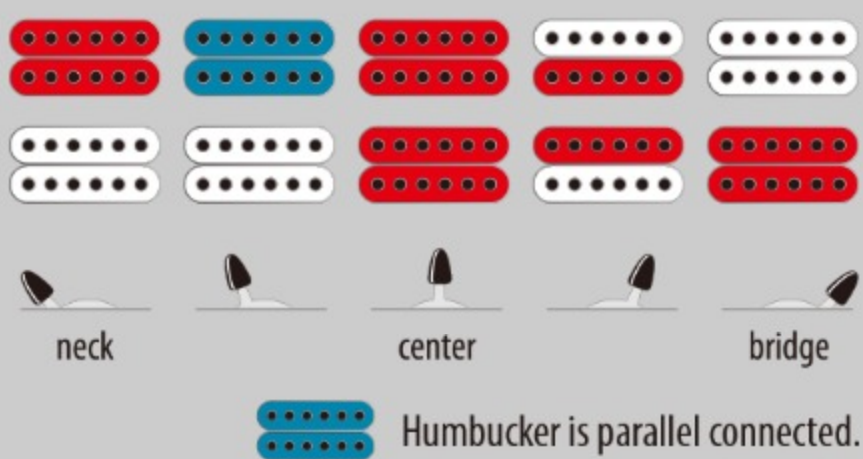

RG7421

PFM : Pearl Black Fade Metallic

COLOR VARIATION :

SHARE :

SPEC

SPEC

neck type	Wizard II-7 / 3pc Maple neck
top/back/body	Meranti body
fretboard	Jatoba / White dot inlay
fret	Jumbo frets
bridge	Fixed bridge
neck pickup	Quantum (H) neck pickup (Passive/Ceramic)
bridge pickup	Quantum (H) bridge pickup (Passive/Ceramic)
hardware color	Black

NECK DIMENSIONS

Scale :	648mm/25.5"
a : Width	48mm at NUT
b : Width	68mm at 24F
c : Thickness	19mm at 1F
d : Thickness	21mm at 12F
Radius :	400mmR

SWITCHING SYSTEM

CONTROLS

OTHERS

Recommended Case W250C