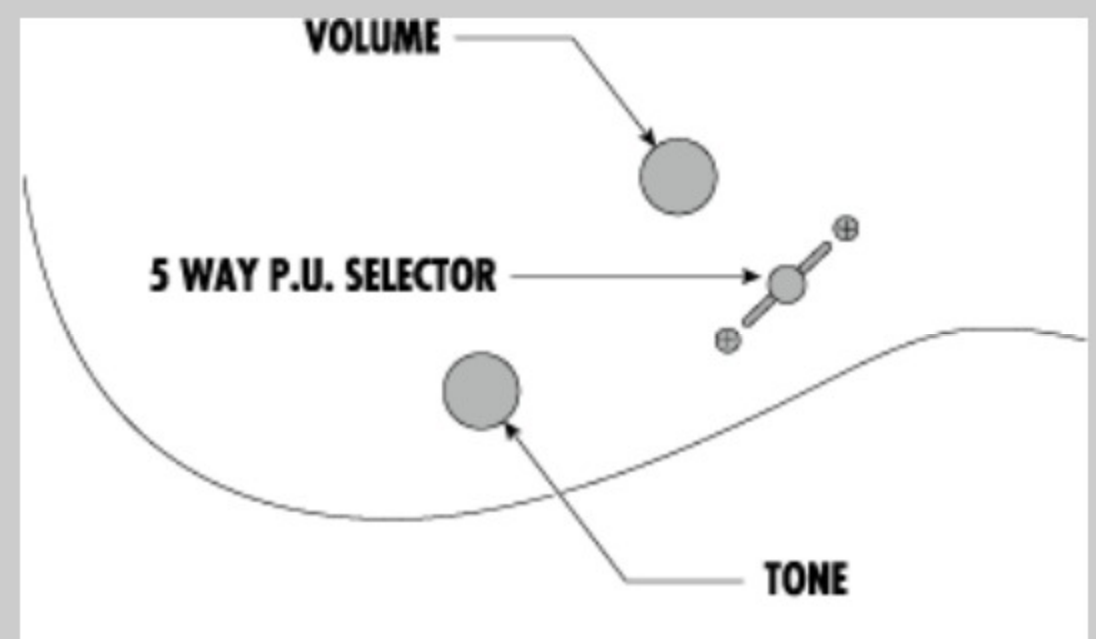

RG7421

PFM : Pearl Black Fade Metallic

COLOR VARIATION :

SHARE :

SPEC

SPEC

neck type	Wizard II-7 / 3pc Maple neck
top/back/body	Meranti body
fretboard	Jatoba / White dot inlay
fret	Jumbo frets
bridge	Fixed bridge
neck pickup	Quantum (H) neck pickup (Passive/Ceramic)
bridge pickup	Quantum (H) bridge pickup (Passive/Ceramic)
hardware color	Black

NECK DIMENSIONS

Scale :	648mm/25.5"
a : Width	48mm at NUT
b : Width	68mm at 24F
c : Thickness	19mm at 1F
d : Thickness	21mm at 12F
Radius :	400mmR

SWITCHING SYSTEM

CONTROLS

OTHERS

Recommended Case W250C