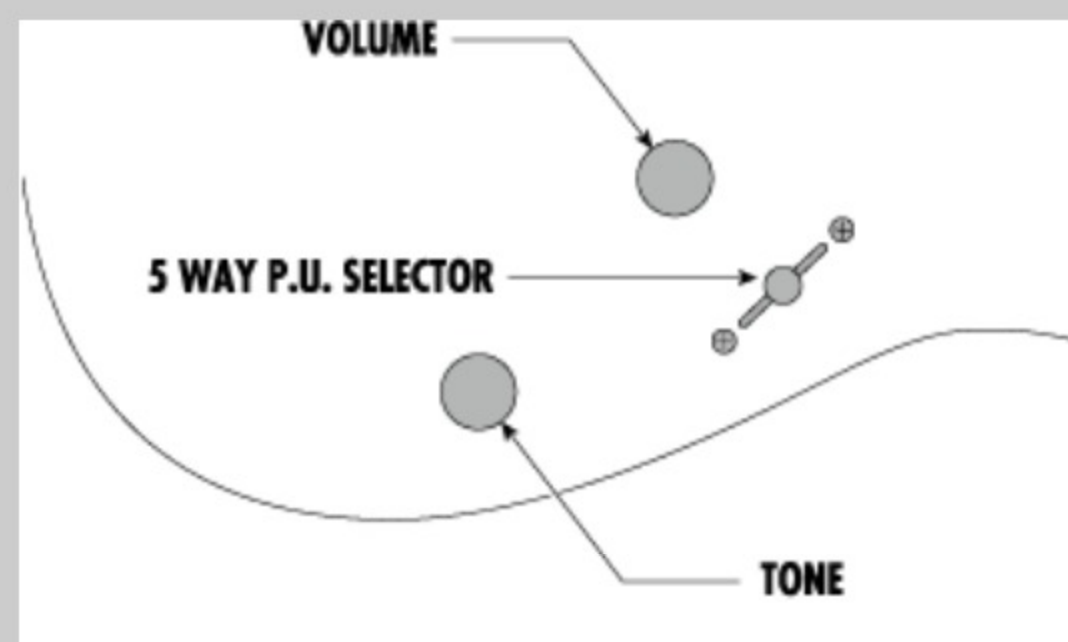

RG7421

PFM : Pearl Black Fade Metallic

COLOR VARIATION :  

SHARE :  

SPEC

SPEC

neck type	Wizard II-7 / 3pc Maple neck
top/back/body	Meranti body
fretboard	Jatoba fretboard / White dot inlay
fret	Jumbo frets
number of frets	24
bridge	F107 bridge
string space	10.5mm
neck pickup	Quantum-7 (H) neck pickup (Passive/Ceramic)
bridge pickup	Quantum-7 (H) bridge pickup (Passive/Ceramic)
factory tuning	1E,2B,3G,4D,5A,6E,7B
strings	D'Addario® EXL110-7
string gauge	.010/.013/.017/.026/.036/.046/.059
hardware color	Black

NECK DIMENSIONS

Scale :	648mm/25.5"
a : Width	48mm at NUT
b : Width	68mm at 24F
c : Thickness	19mm at 1F
d : Thickness	21mm at 12F
Radius :	400mmR

SWITCHING SYSTEM

CONTROLS

OTHERS

Recommended Case W250C