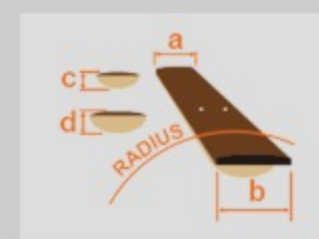

RG7421

PFM : Pearl Black Fade Metallic

COLOR VARIATION :  

SHARE :  

SPEC

SPEC

neck type	Wizard II-7 / 3pc Maple neck
top/back/body	Meranti body
fretboard	Jatoba fretboard / White dot inlay
fret	Jumbo frets
number of frets	24
bridge	F107 bridge
string space	10.5mm
neck pickup	Quantum-7 (H) neck pickup (Passive/Ceramic)
bridge pickup	Quantum-7 (H) bridge pickup (Passive/Ceramic)
factory tuning	1E,2B,3G,4D,5A,6E,7B
strings	D'Addario® EXL110-7
string gauge	.010/.013/.017/.026/.036/.046/.059
hardware color	Black

NECK DIMENSIONS

Scale :	648mm/25.5"
a : Width	48mm at NUT
b : Width	68mm at 24F
c : Thickness	19mm at 1F
d : Thickness	21mm at 12F
Radius :	400mmR

SWITCHING SYSTEM

CONTROLS

OTHERS

Recommended Case W250C