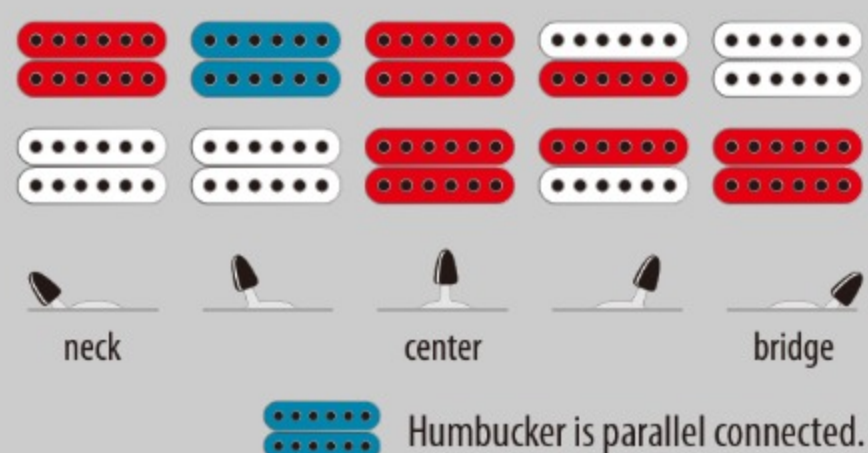

RG7421

PFM : Pearl Black Fade Metallic

COLOR VARIATION :  

SHARE :  

SPEC

SPEC

neck type	Wizard II-7 / 3pc Maple neck
top/back/body	Meranti body
fretboard	Jatoba fretboard / White dot inlay
fret	Jumbo frets
number of frets	24
bridge	F107 bridge
string space	10.5mm
neck pickup	Quantum-7 (H) neck pickup (Passive/Ceramic)
bridge pickup	Quantum-7 (H) bridge pickup (Passive/Ceramic)
factory tuning	1E,2B,3G,4D,5A,6E,7B
strings	D'Addario® EXL110-7
string gauge	.010/.013/.017/.026/.036/.046/.059
hardware color	Black

NECK DIMENSIONS

Scale :	648mm/25.5"
a : Width	48mm at NUT
b : Width	68mm at 24F
c : Thickness	19mm at 1F
d : Thickness	21mm at 12F
Radius :	400mmR

SWITCHING SYSTEM

CONTROLS

OTHERS

Recommended Case W250C