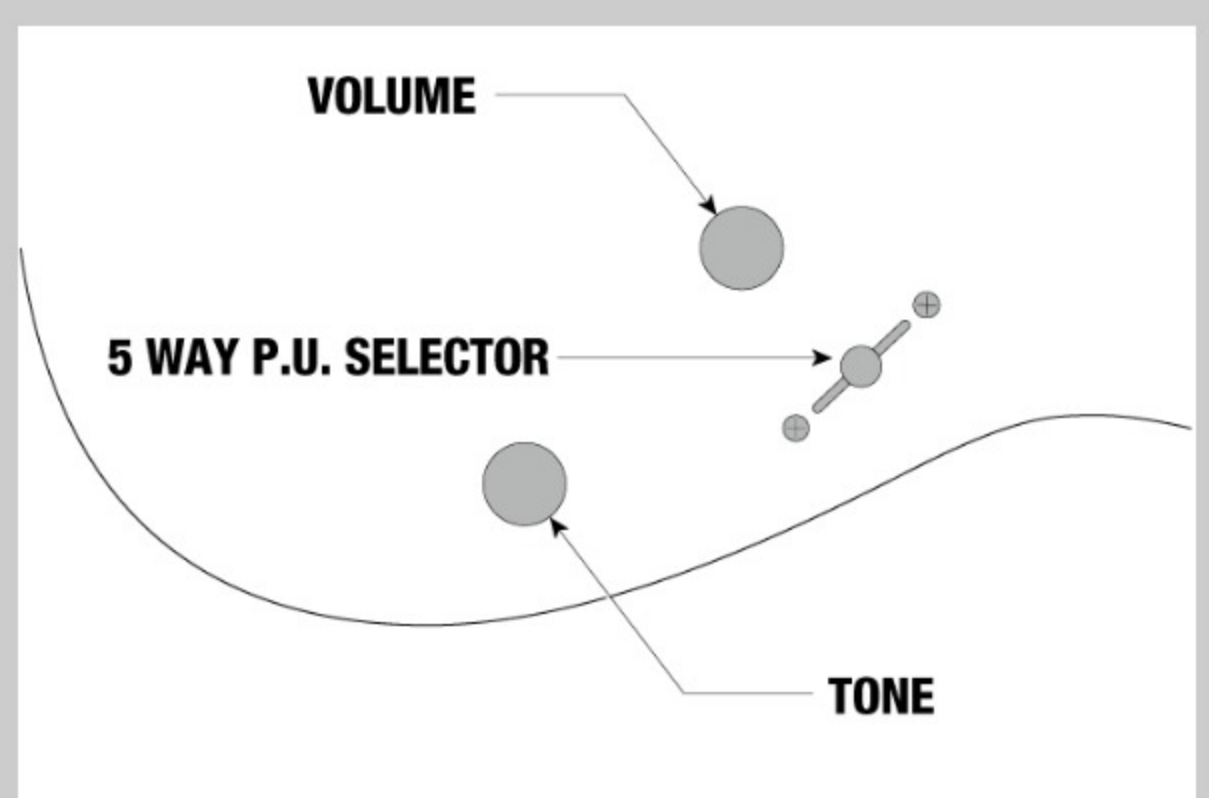

### NECK DIMENSIONS

Scale :	648mm/25.5"
a : Width	48mm at NUT
b : Width	68mm at 24F
c : Thickness	19mm at 1F
d : Thickness	21mm at 12F
Radius :	400mmR

DESCRIPTION +

### SWITCHING SYSTEM

DESCRIPTION

+

### CONTROLS

DESCRIPTION

+