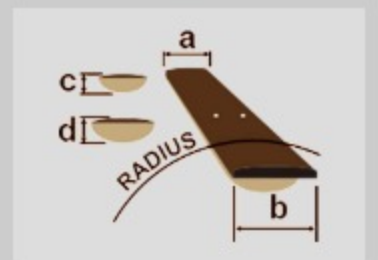

### SPECS

neck type	Wizard II-7 / 3pc Maple neck
top/back/body	Meranti body
fretboard	Jatoba fretboard / White dot inlay
fret	Jumbo frets
number of frets	24
bridge	F107 bridge
string space	10.5mm
neck pickup	Quantum 7 (H) neck pickup (Passive/Ceramic)
bridge pickup	Quantum 7 (H) bridge pickup (Passive/Ceramic)
factory tuning	1E,2B,3G,4D,5A,6E,7B
strings	D'Addario® XL110-7
string gauge	.010/.013/.017/.026/.036/.046/.059
hardware color	Black

### NECK DIMENSIONS

Scale :	648mm/25.5"
a : Width	48mm at NUT
b : Width	68mm at 24F
c : Thickness	19mm at 1F
d : Thickness	21mm at 12F
Radius :	400mmR

DESCRIPTION +