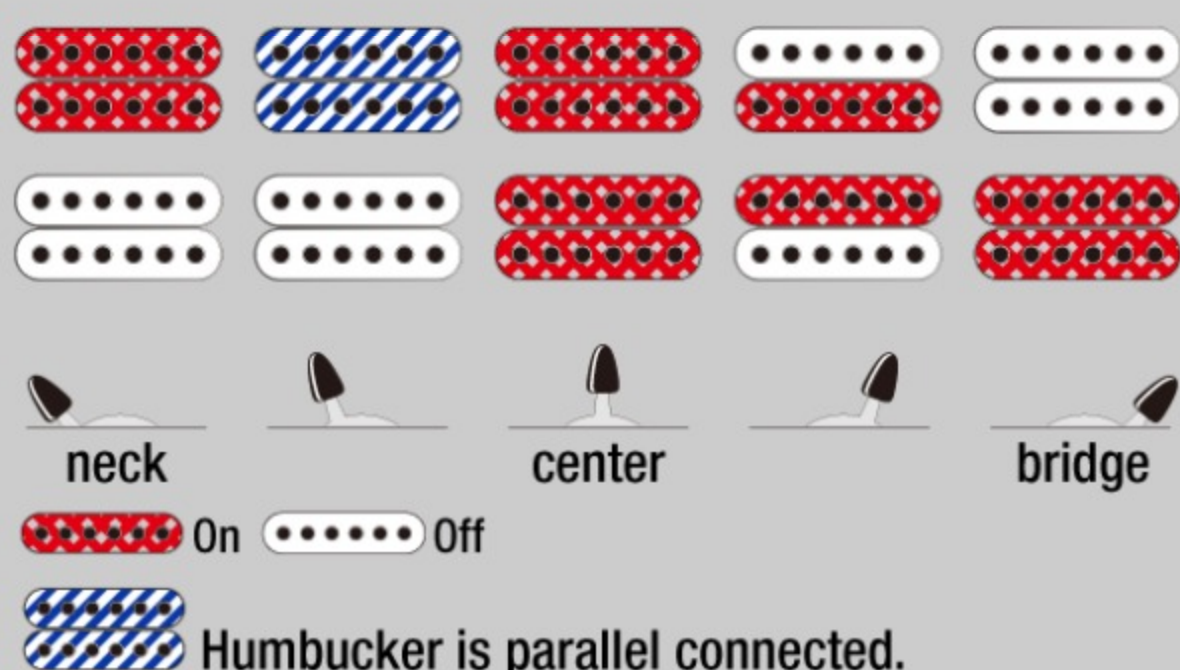

### SPECS

neck type	Wizard II-7 / 3pc Maple neck
top/back/body	Meranti body
fretboard	Jatoba fretboard / White dot inlay
fret	Jumbo frets
number of frets	24
bridge	F107 bridge
string space	10.5mm
neck pickup	Quantum 7 (H) neck pickup (Passive/Ceramic)
bridge pickup	Quantum 7 (H) bridge pickup (Passive/Ceramic)
factory tuning	1E,2B,3G,4D,5A,6E,7B
strings	D'Addario® XL110-7
string gauge	.010/.013/.017/.026/.036/.046/.059
hardware color	Black

### SWITCHING SYSTEM

DESCRIPTION

+