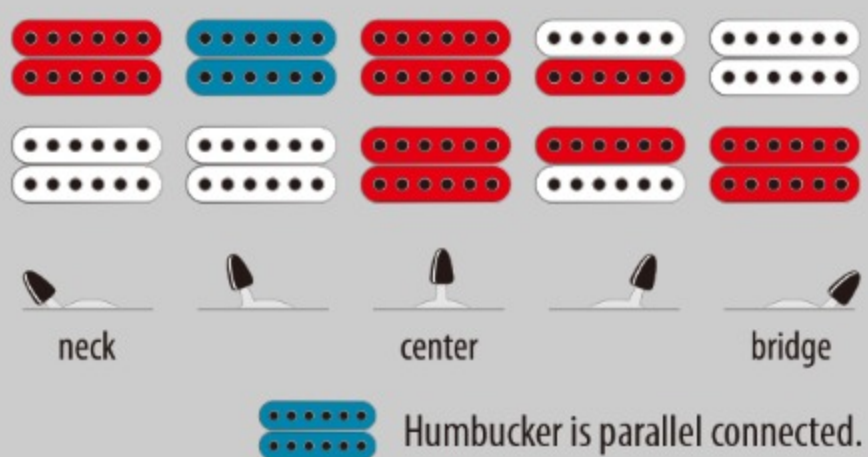

RG7421PB

SBF : Sapphire Blue Flat

COLOR VARIATION : 

SHARE :  

SPEC

SPEC

neck type	Wizard II-7 / 3pc Maple neck
top/back/body	Poplar Burl top / Meranti body
fretboard	Jatoba / White dot inlay
fret	Jumbo frets
bridge	Fixed bridge
neck pickup	Quantum (H) neck pickup (Passive/Ceramic)
bridge pickup	Quantum (H) bridge pickup (Passive/Ceramic)
hardware color	Black

NECK DIMENSIONS

Scale :	648mm/25.5"
a : Width	48mm at NUT
b : Width	68mm at 24F
c : Thickness	19mm at 1F
d : Thickness	21mm at 12F
Radius :	400mmR

SWITCHING SYSTEM

CONTROLS

OTHERS

Recommended Case W250C