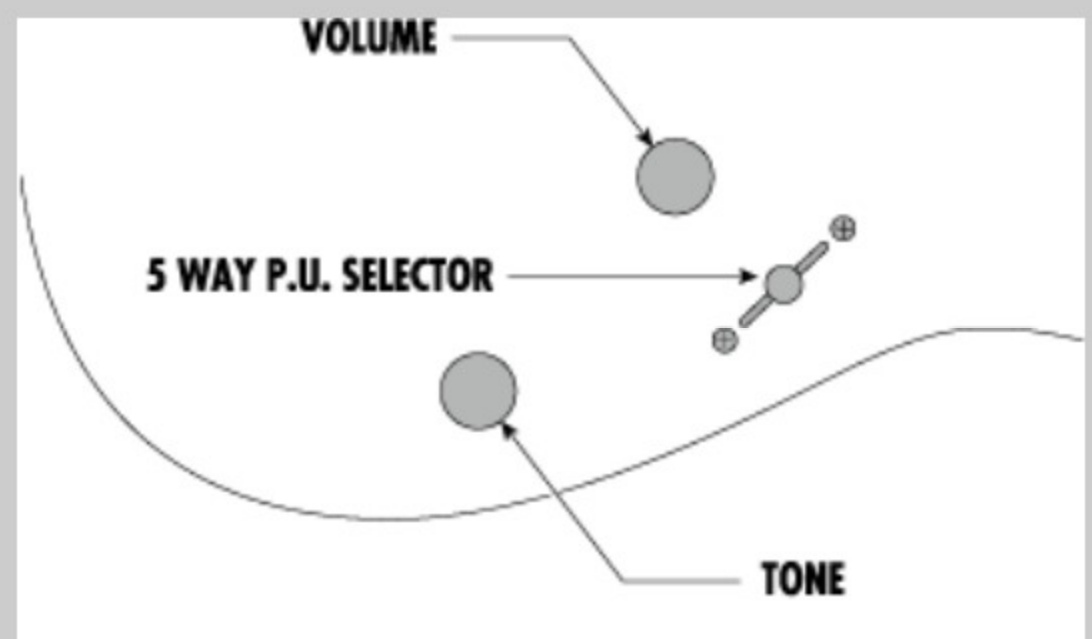

RG7421PB

SBF : Sapphire Blue Flat

COLOR VARIATION : 

SHARE :  

SPEC

SPEC

neck type	Wizard II-7 / 3pc Maple neck
top/back/body	Poplar Burl top / Meranti body
fretboard	Jatoba / White dot inlay
fret	Jumbo frets
bridge	Fixed bridge
neck pickup	Quantum (H) neck pickup (Passive/Ceramic)
bridge pickup	Quantum (H) bridge pickup (Passive/Ceramic)
hardware color	Black

NECK DIMENSIONS

Scale :	648mm/25.5"
a : Width	48mm at NUT
b : Width	68mm at 24F
c : Thickness	19mm at 1F
d : Thickness	21mm at 12F
Radius :	400mmR

SWITCHING SYSTEM

CONTROLS

OTHERS

Recommended Case W250C