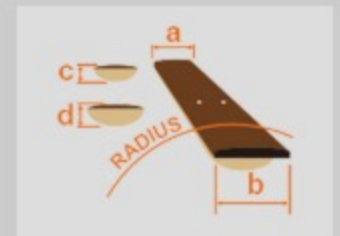

RG7421PB

SBF : Sapphire Blue Flat

COLOR VARIATION : 

SHARE :  

SPEC

SPEC

neck type	Wizard II-7 / 3pc Maple neck
top/back/body	Poplar Burl top / Meranti body
fretboard	Jatoba / White dot inlay
fret	Jumbo frets
bridge	Fixed bridge
neck pickup	Quantum (H) neck pickup (Passive/Ceramic)
bridge pickup	Quantum (H) bridge pickup (Passive/Ceramic)
hardware color	Black

NECK DIMENSIONS

Scale :	648mm/25.5"
a : Width	48mm at NUT
b : Width	68mm at 24F
c : Thickness	19mm at 1F
d : Thickness	21mm at 12F
Radius :	400mmR

SWITCHING SYSTEM

CONTROLS

OTHERS

Recommended Case W250C