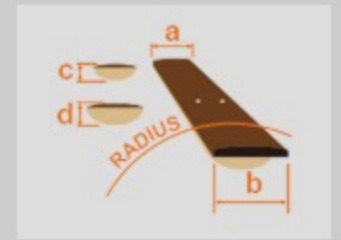

RG7421PB

SBF : Sapphire Blue Flat

COLOR VARIATION :

SHARE :  

SPEC

SPEC

neck type	Wizard II-7 / 3pc Maple neck
top/back/body	Poplar Burl top / Meranti body
fretboard	Jatoba fretboard / White dot inlay
fret	Jumbo frets
number of frets	24
bridge	F107 bridge
string space	10.5mm
neck pickup	Quantum-7 (H) neck pickup (Passive/Ceramic)
bridge pickup	Quantum-7 (H) bridge pickup (Passive/Ceramic)
factory tuning	1E,2B,3G,4D,5A,6E,7B
strings	D'Addario® EXL110-7
string gauge	.010/.013/.017/.026/.036/.046/.059
hardware color	Black

NECK DIMENSIONS

Scale :	648mm/25.5"
a : Width	48mm at NUT
b : Width	68mm at 24F
c : Thickness	19mm at 1F
d : Thickness	21mm at 12F
Radius :	400mmR

SWITCHING SYSTEM

CONTROLS

OTHERS

Recommended Case W250C