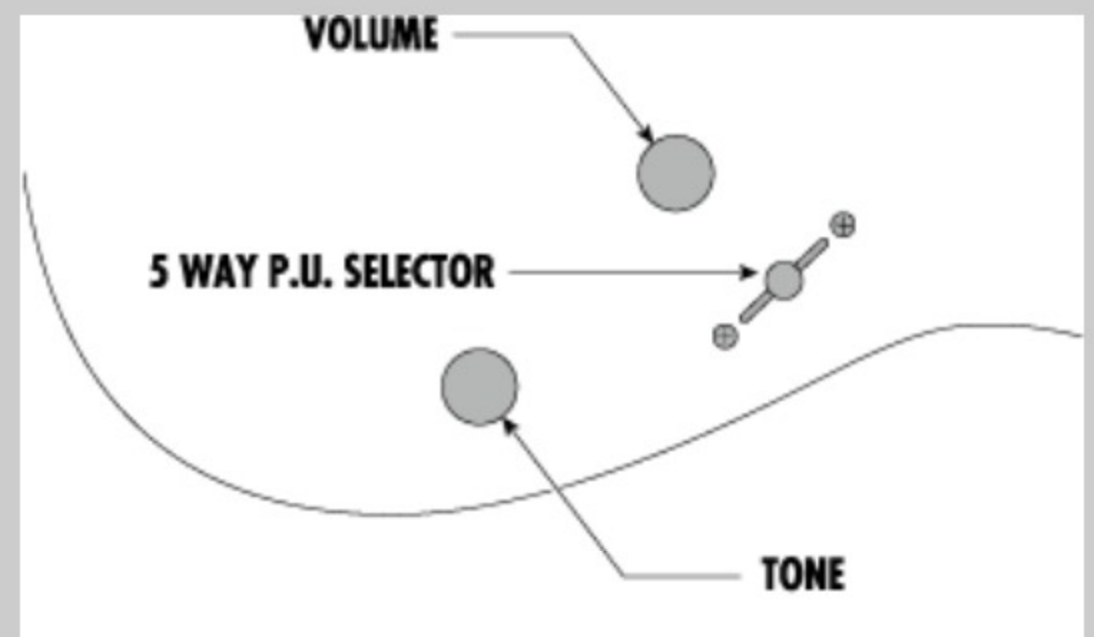

RG7421PB

SBF : Sapphire Blue Flat

COLOR VARIATION :

SHARE :  

SPEC

SPEC

neck type	Wizard II-7 / 3pc Maple neck
top/back/body	Poplar Burl top / Meranti body
fretboard	Jatoba fretboard / White dot inlay
fret	Jumbo frets
number of frets	24
bridge	F107 bridge
string space	10.5mm
neck pickup	Quantum-7 (H) neck pickup (Passive/Ceramic)
bridge pickup	Quantum-7 (H) bridge pickup (Passive/Ceramic)
factory tuning	1E,2B,3G,4D,5A,6E,7B
strings	D'Addario® EXL110-7
string gauge	.010/.013/.017/.026/.036/.046/.059
hardware color	Black

NECK DIMENSIONS

Scale :	648mm/25.5"
a : Width	48mm at NUT
b : Width	68mm at 24F
c : Thickness	19mm at 1F
d : Thickness	21mm at 12F
Radius :	400mmR

SWITCHING SYSTEM

CONTROLS

OTHERS

Recommended Case W250C