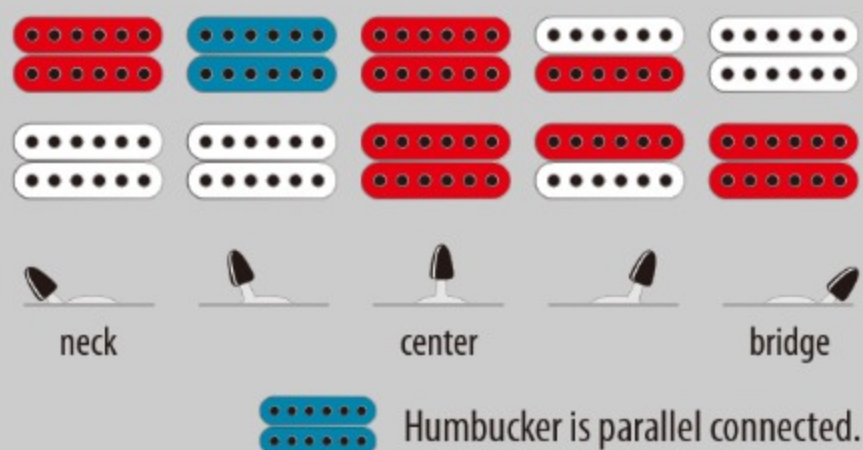

RG7421PB

SBF : Sapphire Blue Flat

COLOR VARIATION :

SHARE :  

SPEC

SPEC

neck type	Wizard II-7 / 3pc Maple neck
top/back/body	Poplar Burl top / Meranti body
fretboard	Jatoba fretboard / White dot inlay
fret	Jumbo frets
number of frets	24
bridge	F107 bridge
string space	10.5mm
neck pickup	Quantum-7 (H) neck pickup (Passive/Ceramic)
bridge pickup	Quantum-7 (H) bridge pickup (Passive/Ceramic)
factory tuning	1E,2B,3G,4D,5A,6E,7B
strings	D'Addario® EXL110-7
string gauge	.010/.013/.017/.026/.036/.046/.059
hardware color	Black

NECK DIMENSIONS

Scale :	648mm/25.5"
a : Width	48mm at NUT
b : Width	68mm at 24F
c : Thickness	19mm at 1F
d : Thickness	21mm at 12F
Radius :	400mmR

SWITCHING SYSTEM

CONTROLS

OTHERS

Recommended Case W250C