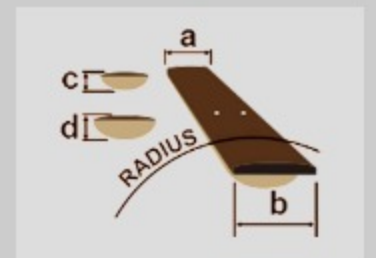

NECK DIMENSIONS

Scale :	648mm/25.5"
a : Width	48mm at NUT
b : Width	68mm at 24F
c : Thickness	19mm at 1F
d : Thickness	21mm at 12F
Radius :	400mmR