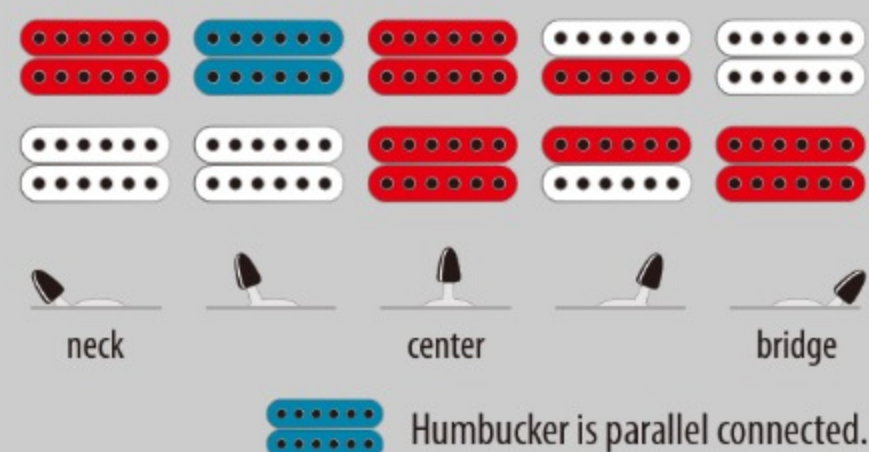

RG752AHM *Prestige*

MADE IN JAPAN

NGB : Nebula Green Burst

COLOR VARIATION :

SHARE :  

SPEC

SPEC

neck type	Wizard-7 / 5pc Maple/Wenge neck
top/back/body	Ash body
fretboard	Bound Birdseye Maple / Black dot inlay
fret	Jumbo frets
bridge	Lo-Pro Edge 7 tremolo bridge
string space	10.8mm
neck pickup	DiMarzio® PAF® 7 (H) neck pickup (Passive/Ceramic)
bridge pickup	DiMarzio® PAF® 7 (H) bridge pickup (Passive/Ceramic)
factory tuning	1E, 2B, 3G, 4D, 5A, 6E, 7B
string gauge	.009/.011/.016/.024/.032/.042/.054
hardware color	Cosmo black

NECK DIMENSIONS

Scale :	648mm/25.5"
a : Width	48mm at NUT
b : Width	68mm at 24F
c : Thickness	19mm at 1F
d : Thickness	21mm at 12F
Radius :	430mmR

SWITCHING SYSTEM

CONTROLS

OTHERS

Hardshell case included