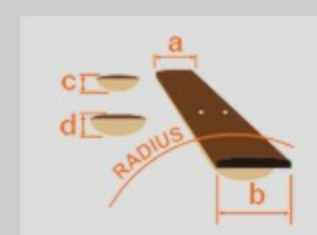

RG752AHM *Prestige*

MADE IN JAPAN

NGB : Nebula Green Burst

COLOR VARIATION :

SHARE :  

SPEC

SPEC

neck type	Wizard-7 / 5pc Maple/Wenge neck
top/back/body	Ash body
fretboard	Bound Birdseye Maple / Black dot inlay
fret	Jumbo frets
bridge	Lo-Pro Edge 7 tremolo bridge
string space	10.8mm
neck pickup	DiMarzio® PAF® 7 (H) neck pickup (Passive/Ceramic)
bridge pickup	DiMarzio® PAF® 7 (H) bridge pickup (Passive/Ceramic)
factory tuning	1E, 2B, 3G, 4D, 5A, 6E, 7B
string gauge	.009/.011/.016/.024/.032/.042/.054
hardware color	Cosmo black

NECK DIMENSIONS

Scale :	648mm/25.5"
a : Width	48mm at NUT
b : Width	68mm at 24F
c : Thickness	19mm at 1F
d : Thickness	21mm at 12F
Radius :	430mmR

SWITCHING SYSTEM

CONTROLS

OTHERS

Hardshell case included