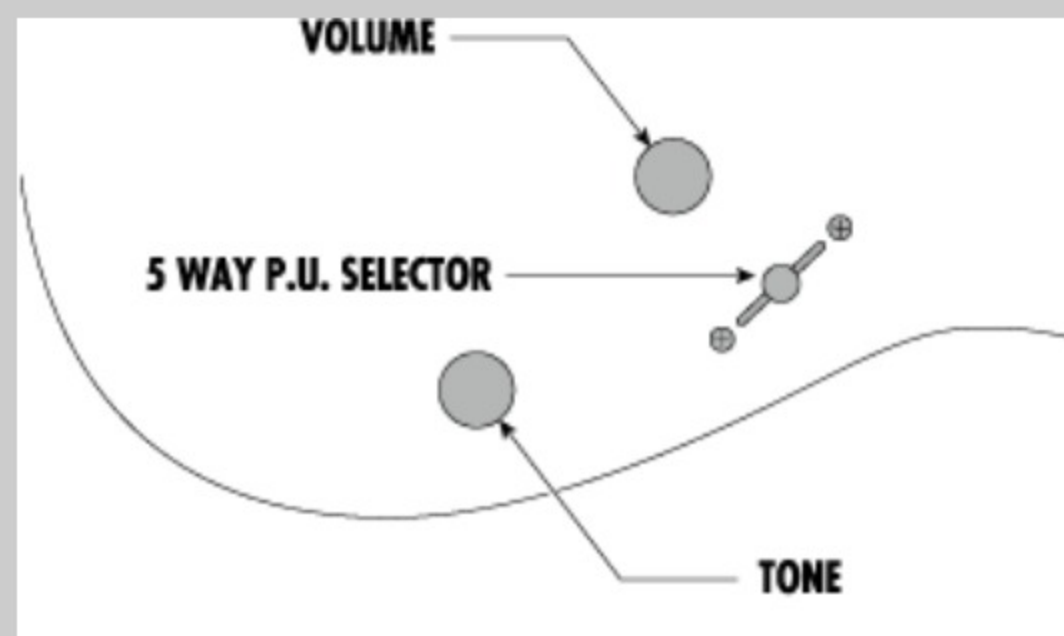

NECK DIMENSIONS

Scale :	648mm/25.5"
a : Width	48mm at NUT
b : Width	68mm at 24F
c : Thickness	19mm at 1F
d : Thickness	21mm at 12F
Radius :	430mmR

SWITCHING SYSTEM

CONTROLS

OTHERS

Hardshell case included