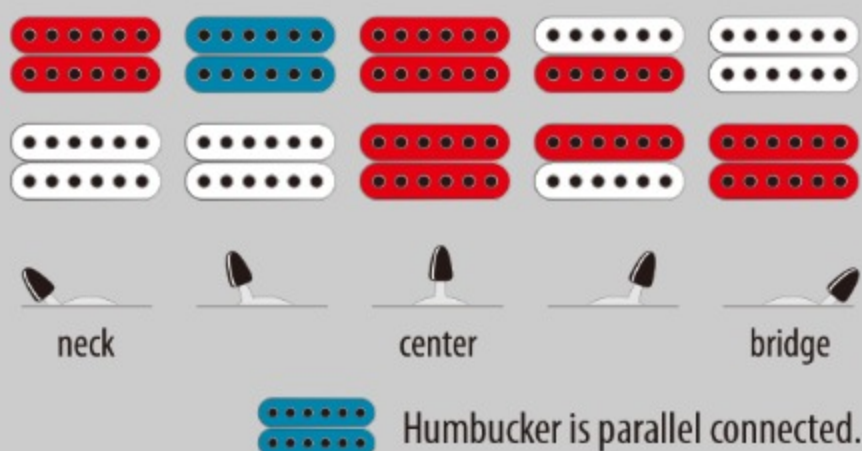

RG752LWFX *Prestige*

MADE IN JAPAN

AGB : Anvil Gray Burst

COLOR VARIATION :

SHARE :

SPEC

SPEC

neck type	Wizard-7 / 5pc Maple/Wenge neck
top/back/body	Limba Wood top / Basswood body
fretboard	Rosewood / White dot inlay
fret	Jumbo frets / Prestige fret edge treatment
bridge	Gibraltar Standard II-7 bridge
neck pickup	DiMarzio® PAF® 7 (H) neck pickup (Passive/Ceramic)
bridge pickup	DiMarzio® PAF® 7 (H) bridge pickup (Passive/Ceramic)
factory tuning	1E, 2B, 3G, 4D, 5A, 6E, 7B
string gauge	.010/.013/.017/.026/.036/.046/.059
nut	Graph Tech® nut
hardware color	Cosmo black

NECK DIMENSIONS

Scale :	648mm/25.5"
a : Width	48mm at NUT
b : Width	68mm at 24F
c : Thickness	19mm at 1F
d : Thickness	21mm at 12F
Radius :	430mmR

SWITCHING SYSTEM

CONTROLS

OTHERS

Included Case/Bag M20RG

Gotoh® MG-T locking machine heads