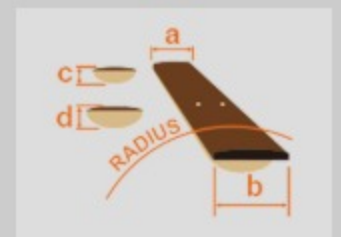

RG752LWFX *Prestige*

MADE IN JAPAN

AGB : Anvil Gray Burst

COLOR VARIATION :

SHARE :

SPEC

SPEC

neck type	Wizard-7 / 5pc Maple/Wenge neck
top/back/body	Limba Wood top / Basswood body
fretboard	Rosewood / White dot inlay
fret	Jumbo frets / Prestige fret edge treatment
bridge	Gibraltar Standard II-7 bridge
neck pickup	DiMarzio® PAF® 7 (H) neck pickup (Passive/Ceramic)
bridge pickup	DiMarzio® PAF® 7 (H) bridge pickup (Passive/Ceramic)
factory tuning	1E, 2B, 3G, 4D, 5A, 6E, 7B
string gauge	.010/.013/.017/.026/.036/.046/.059
nut	Graph Tech® nut
hardware color	Cosmo black

NECK DIMENSIONS

Scale :	648mm/25.5"
a : Width	48mm at NUT
b : Width	68mm at 24F
c : Thickness	19mm at 1F
d : Thickness	21mm at 12F
Radius :	430mmR

SWITCHING SYSTEM

CONTROLS

OTHERS

Included Case/Bag M20RG

Gotoh® MG-T locking machine heads