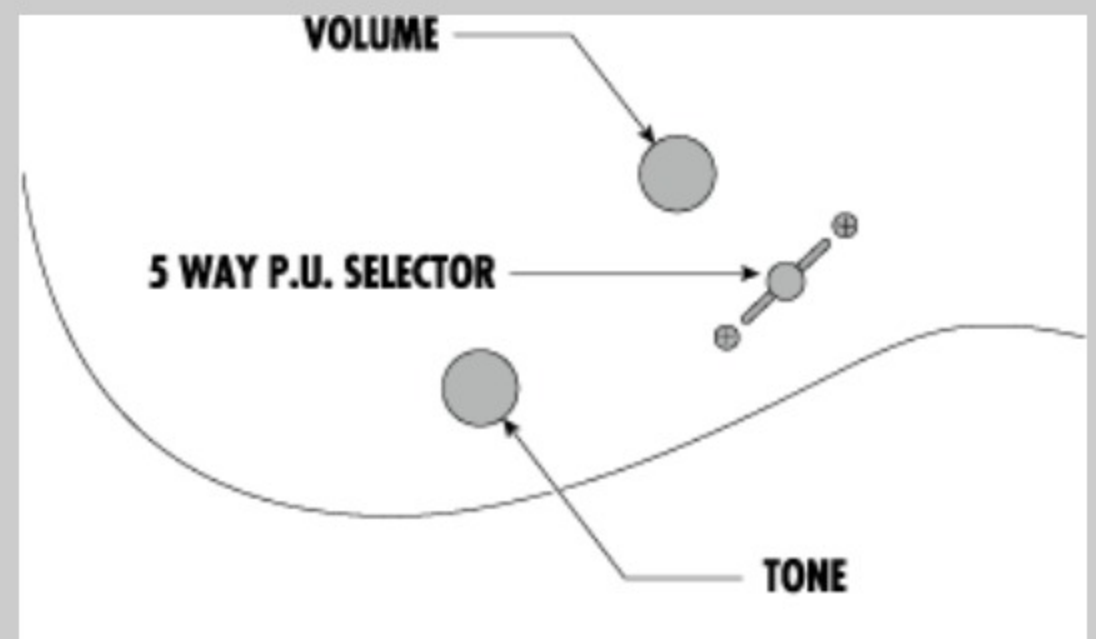

NECK DIMENSIONS

Scale :	648mm/25.5"
a : Width	48mm at NUT
b : Width	68mm at 24F
c : Thickness	19mm at 1F
d : Thickness	21mm at 12F
Radius :	430mmR

SWITCHING SYSTEM

CONTROLS

OTHERS

Included Case/Bag M20RG

Gotoh® MG-T locking machine heads