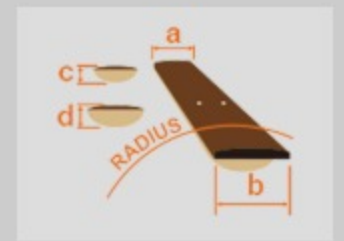

RG752M *Prestige*

MADE IN JAPAN

DY : Desert Sun Yellow

COLOR VARIATION :

SHARE :  

SPEC

SPEC

neck type	Wizard-7 / 5pc Maple/Wenge neck
top/back/body	Basswood body
fretboard	Maple fretboard / Black dot inlay
fret	Jumbo frets
number of frets	24
bridge	Lo-Pro Edge 7 tremolo bridge
string space	10.8mm
neck pickup	DiMarzio® PAF® 7 (H) neck pickup (Passive/Ceramic)
bridge pickup	DiMarzio® PAF® 7 (H) bridge pickup (Passive/Ceramic)
factory tuning	1E,2B,3G,4D,5A,6E,7B
strings	D'Addario® EXL120-7
string gauge	.009/.011/.016/.024/.032/.042/.054
hardware color	Cosmo black

NECK DIMENSIONS

Scale :	648mm/25.5"
a : Width	48mm at NUT
b : Width	68mm at 24F
c : Thickness	19mm at 1F
d : Thickness	21mm at 12F
Radius :	430mmR

SWITCHING SYSTEM

CONTROLS

OTHERS

Gotoh® machine heads
Hardshell case included