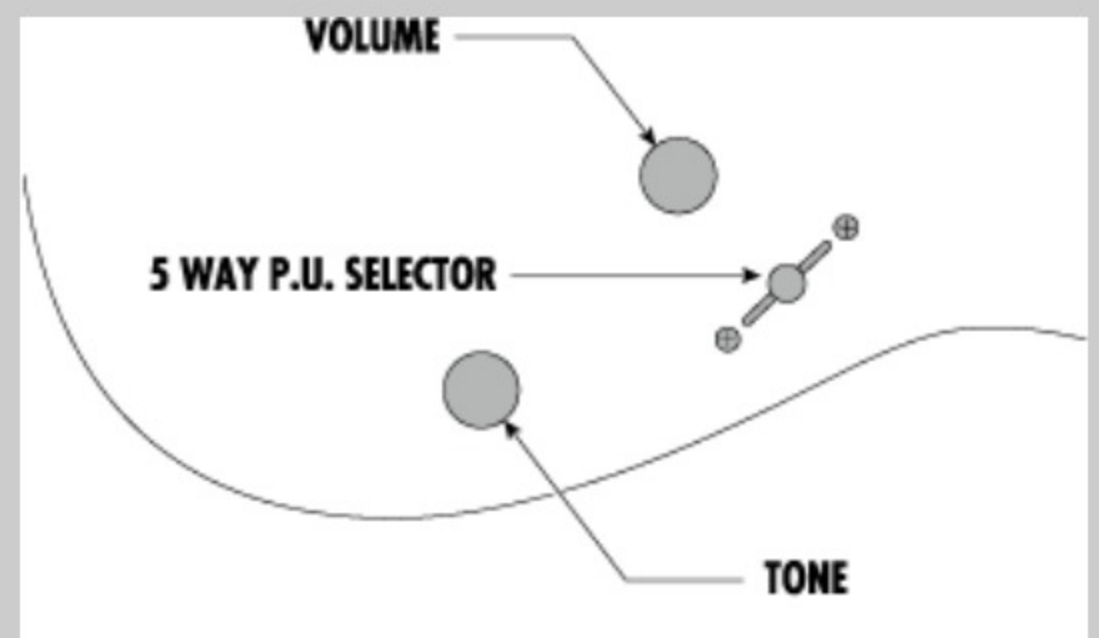

NECK DIMENSIONS

Scale :	648mm/25.5"
a : Width	48mm at NUT
b : Width	68mm at 24F
c : Thickness	19mm at 1F
d : Thickness	21mm at 12F
Radius :	430mmR

SWITCHING SYSTEM

CONTROLS

OTHERS

Gotoh® machine heads
Hardshell case included