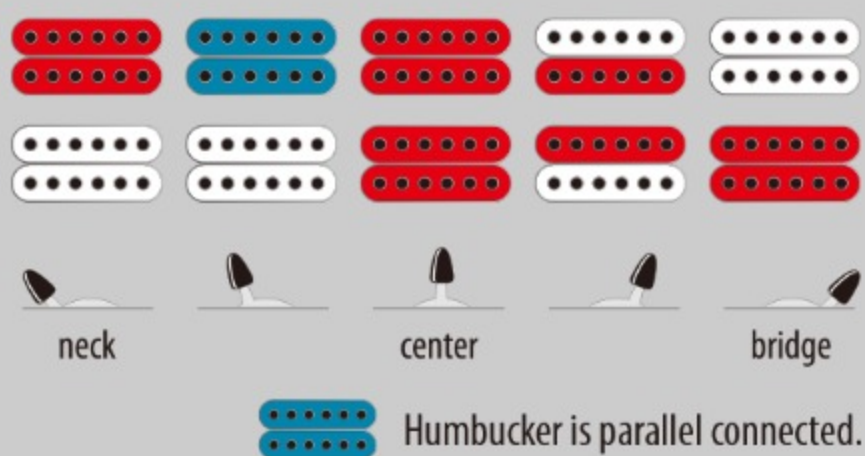

RG752M *Prestige*

MADE IN JAPAN

DY : Desert Sun Yellow

COLOR VARIATION :

SHARE :  

SPEC

SPEC

neck type	Wizard-7 / 5pc Maple/Wenge neck
top/back/body	Basswood body
fretboard	Maple fretboard / Black dot inlay
fret	Jumbo frets
number of frets	24
bridge	Lo-Pro Edge 7 tremolo bridge
string space	10.8mm
neck pickup	DiMarzio® PAF® 7 (H) neck pickup (Passive/Ceramic)
bridge pickup	DiMarzio® PAF® 7 (H) bridge pickup (Passive/Ceramic)
factory tuning	1E,2B,3G,4D,5A,6E,7B
strings	D'Addario® EXL120-7
string gauge	.009/.011/.016/.024/.032/.042/.054
hardware color	Cosmo black

NECK DIMENSIONS

Scale :	648mm/25.5"
a : Width	48mm at NUT
b : Width	68mm at 24F
c : Thickness	19mm at 1F
d : Thickness	21mm at 12F
Radius :	430mmR

SWITCHING SYSTEM

CONTROLS

OTHERS

Gotoh® machine heads
Hardshell case included